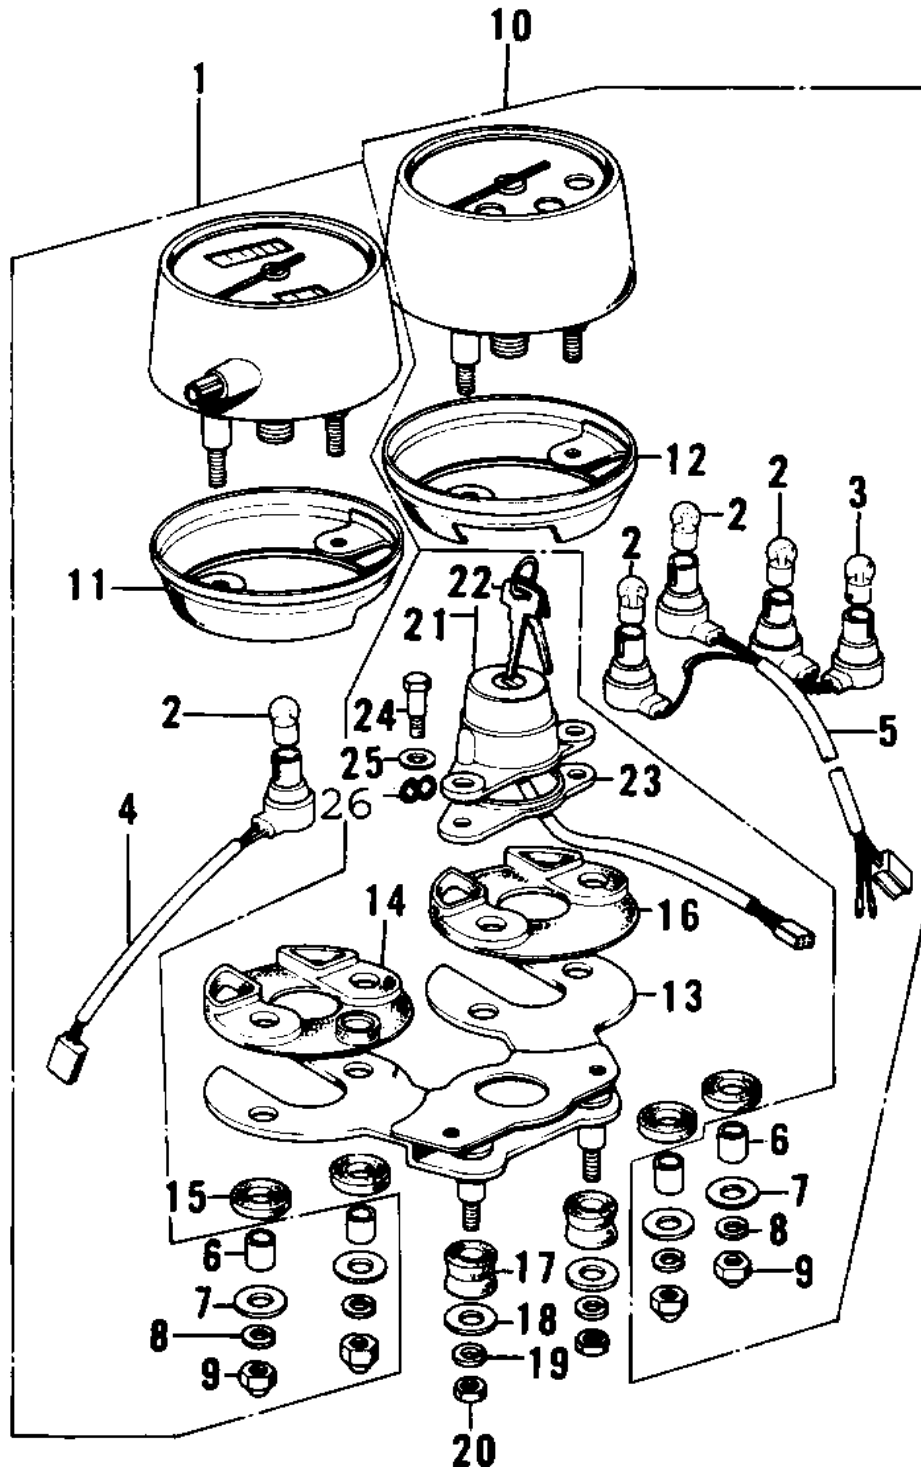

1975 F9-C PARTS DIAGRAM

METERS/IGNITION SWITCH

1975 F9-C PARTS LIST

METERS/IGNITION SWITCH

ITEM NAME	PART NUMBER	QUANTITY
SPEEDOMETER ASSY,MPH (Ref # 1)	25005-096	
BULB 6V 1.5W (Ref # 2)	92069-024	
BULB-6V 3W (Ref # 3)	92069-053	
SOCKET,SPEEDOMETER (Ref # 4)	25010-015	
SOCKET,TACHOMETER (Ref # 5)	25011-039	
COLLAR,METER FITTING (Ref # 6)	25021-004	
WASHER PL 5.2X18X1.2 (Ref # 7)	92022-285	
WASHER SPRING 5MM (Ref # 8)	461F0500	
NUT-CAP,5MM (Ref # 9)	322N0500	
TACHOMETER ASSY (Ref # 10)	25016-024	
COVER-SPEEDOMETER (Ref # 11)	25012-017	
COVER,TACHOMETER (Ref # 12)	25012-018	
BRACKET,METER (Ref # 13)	25008-032	
SHOCK DAMPER,METER (Ref # 14)	25019-018	
DAMPER RUBBER,METER (Ref # 15)	25019-019	
DAMPER RUBBER,METER (Ref # 16)	25019-020	
DAMPER RUBB SPEEDMET (Ref # 17)	92075-024	
WASHER 6.5X20X1.6T (Ref # 18)	92022-125	
WASHER 6.5X22X1.6T (Ref # 18)	92022-237	
WASHER SPRING 6MM (Ref # 19)	461F0600	
NUT 6MM (Ref # 20)	311B0600	
SWITCH ASSY,IGNITION (Ref # 21)	27005-068	
KEY SET,#411 (Ref # 22)	27008-063-11	
KEY SET,#412 (Ref # 22)	27008-063-12	
KEY SET,#413 (Ref # 22)	27008-063-13	
KEY SET,#414 (Ref # 22)	27008-063-14	
KEY SET,#415 (Ref # 22)	27008-063-15	
KEY SET,#416 (Ref # 22)	27008-063-16	
KEY SET,#417 (Ref # 22)	27008-063-17	

1975 F9-C PARTS LIST

METERS/IGNITION SWITCH

ITEM NAME	PART NUMBER	QUANTITY
KEY SET,#418 (Ref # 22)	27008-063-18	
KEY SET,#419 (Ref # 22)	27008-063-19	
KEY SET,#420 (Ref # 22)	27008-063-20	
DAMPER RUBBER (Ref # 23)	92075-077	
BOLT-HEX HEAD,6MM (Ref # 24)	92007-026	
WASHER PLAIN 8MM (Ref # 25)	410B0800	
UNAVAILABLE IN PRICE BOOK (Ref # 26)	25002-022	