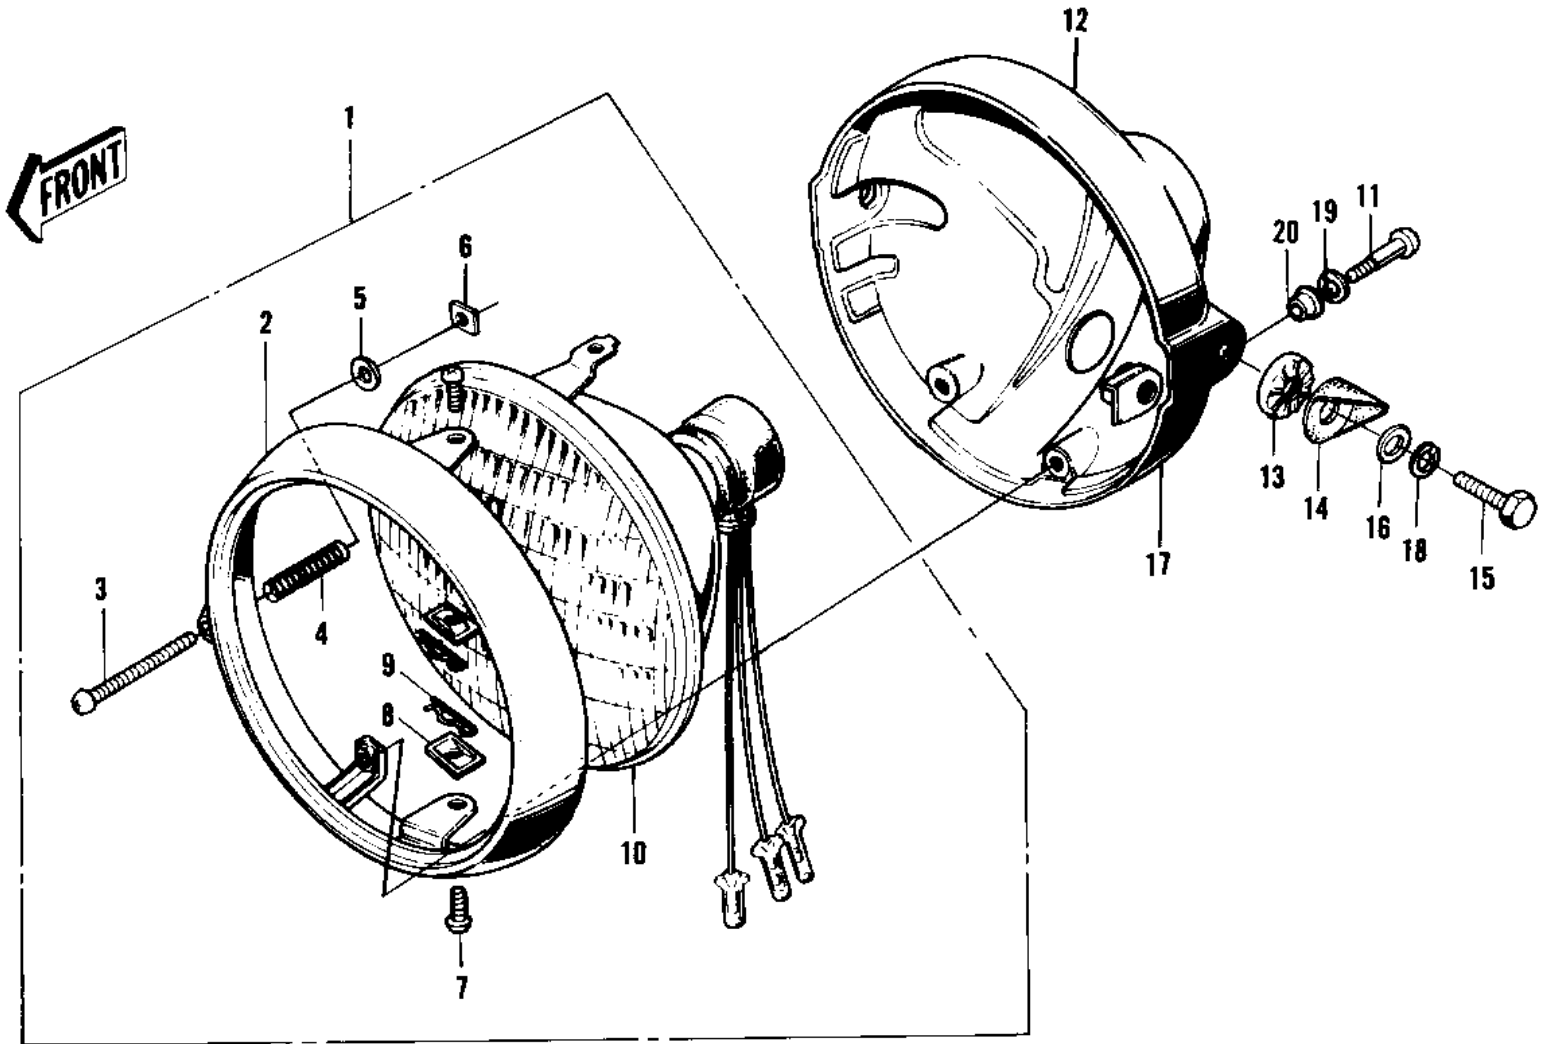

1972 F9 PARTS DIAGRAM

HEADLIGHT ('74-'75 F9-B/F9-C 350)

1972 F9 PARTS LIST

HEADLIGHT ('74-'75 F9-B/F9-C 350)

ITEM NAME	PART NUMBER	QUANTITY
LAMP UNIT-HEAD (Ref # 1)	23003-015	1
RIM-HEAD LAMP (Ref # 2)	23006-028	1
SCREW FORCUS ADJUST (Ref # 3)	23019-021	1
SPRING FOCUS ADJUST (Ref # 4)	23014-005	1
WASHER (Ref # 5)	23021-004	1
NUT (Ref # 6)	23020-016	1
SCREW LENS UNIT FITT (Ref # 7)	23019-018	2
NUT LENS UNIT FITTIN (Ref # 8)	23020-009	2
PIN LENS UNIT FITTIN (Ref # 9)	23022-001	2
LENS UNIT-HEAD LAMP (Ref # 10)	23007-032	2
SCREW-PAN HEAD,5MM (Ref # 11)	92011-024	2
BODY-HEAD LAMP,BLACK (Ref # 12)	23005-034-10	1
WASHER-LOCK (Ref # 13)	23021-011	2
UNAVAILABLE IN PRICE BOOK (Ref # 14)	91075-134	2
BOLT,10MM (Ref # 15)	92007-024	2
WASHER-PLAIN,10MM (Ref # 16)	411D1000	2
NUT (Ref # 17)	23020-017	2
WASHER SPRING 10MM (Ref # 18)	461F1000	2
WASHER SPRING 5MM (Ref # 19)	461F0500	2
WASHER (Ref # 20)	23021-010	2