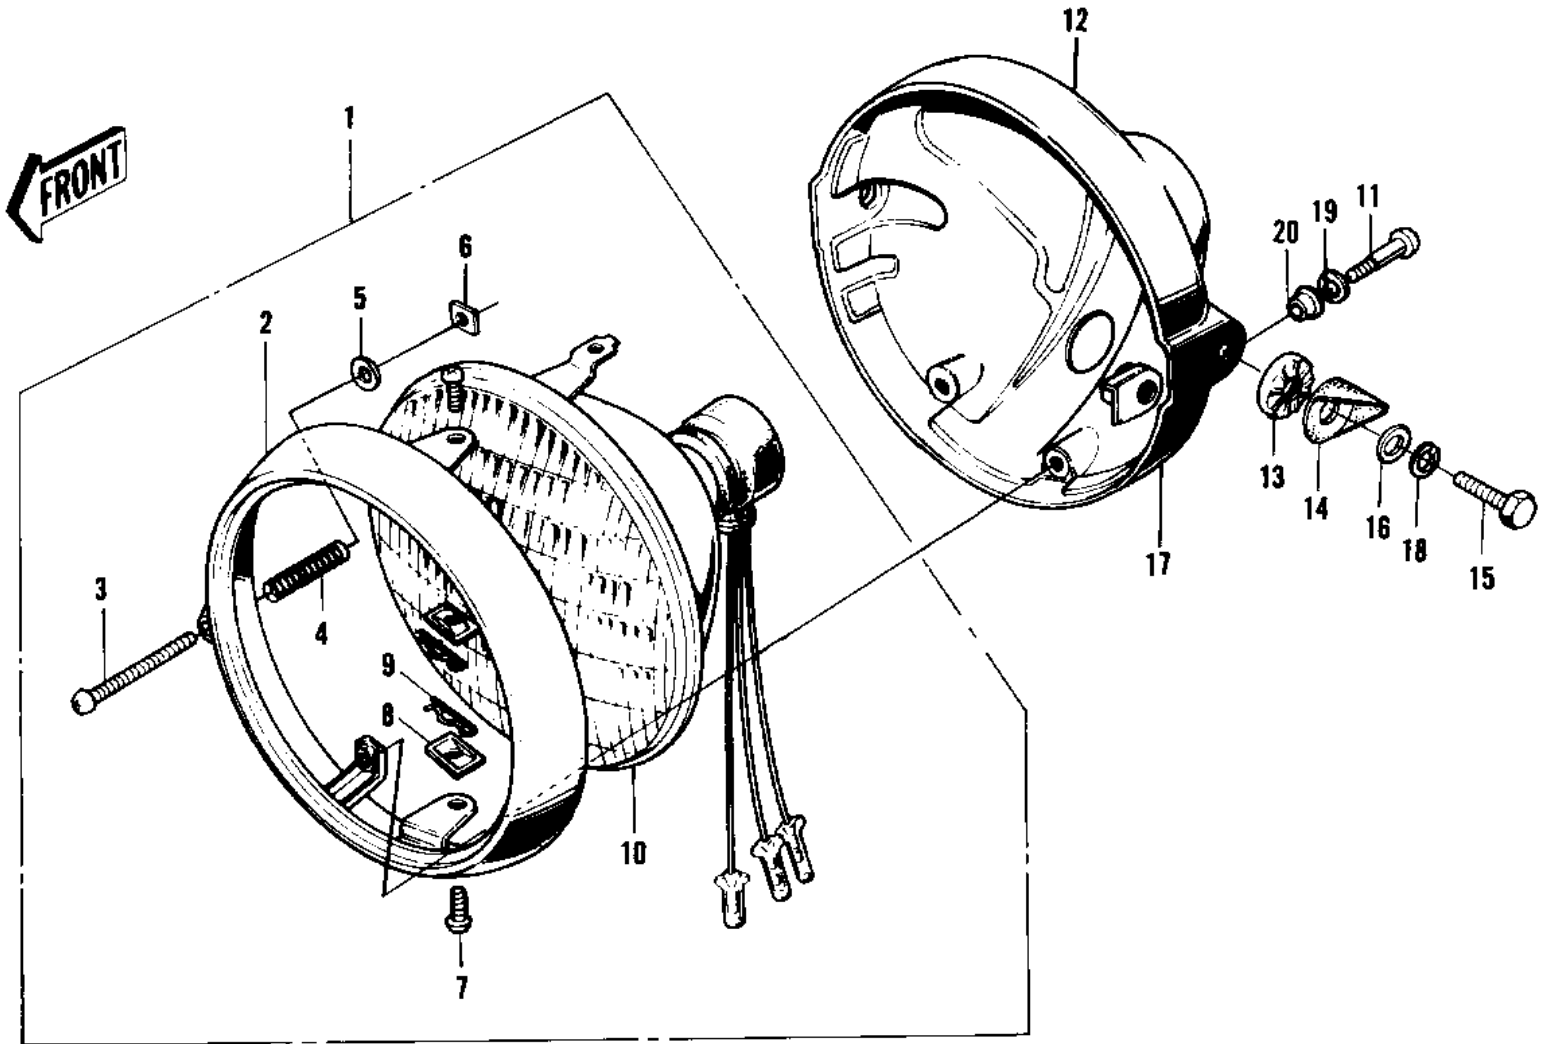

1975 F9-C PARTS DIAGRAM

HEADLIGHT ('74-'75 F9-B/F9-C 350)

1975 F9-C PARTS LIST

HEADLIGHT ('74-'75 F9-B/F9-C 350)

ITEM NAME	PART NUMBER	QUANTITY
LAMP UNIT-HEAD (Ref # 1)	23003-015	
RIM-HEAD LAMP (Ref # 2)	23006-028	
SCREW FORCUS ADJUST (Ref # 3)	23019-021	
SPRING FOCUS ADJUST (Ref # 4)	23014-005	
WASHER (Ref # 5)	23021-004	
NUT (Ref # 6)	23020-016	
SCREW LENS UNIT FITT (Ref # 7)	23019-018	
NUT LENS UNIT FITTIN (Ref # 8)	23020-009	
PIN LENS UNIT FITTIN (Ref # 9)	23022-001	
LENS UNIT-HEAD LAMP (Ref # 10)	23007-032	
SCREW-PAN HEAD,5MM (Ref # 11)	92011-024	
BODY-HEAD LAMP,BLACK (Ref # 12)	23005-034-10	
WASHER-LOCK (Ref # 13)	23021-011	
UNAVAILABLE IN PRICE BOOK (Ref # 14)	91075-134	
BOLT,10MM (Ref # 15)	92007-024	
WASHER-PLAIN,10MM (Ref # 16)	411D1000	
NUT (Ref # 17)	23020-017	
WASHER SPRING 10MM (Ref # 18)	461F1000	
WASHER SPRING 5MM (Ref # 19)	461F0500	
WASHER (Ref # 20)	23021-010	