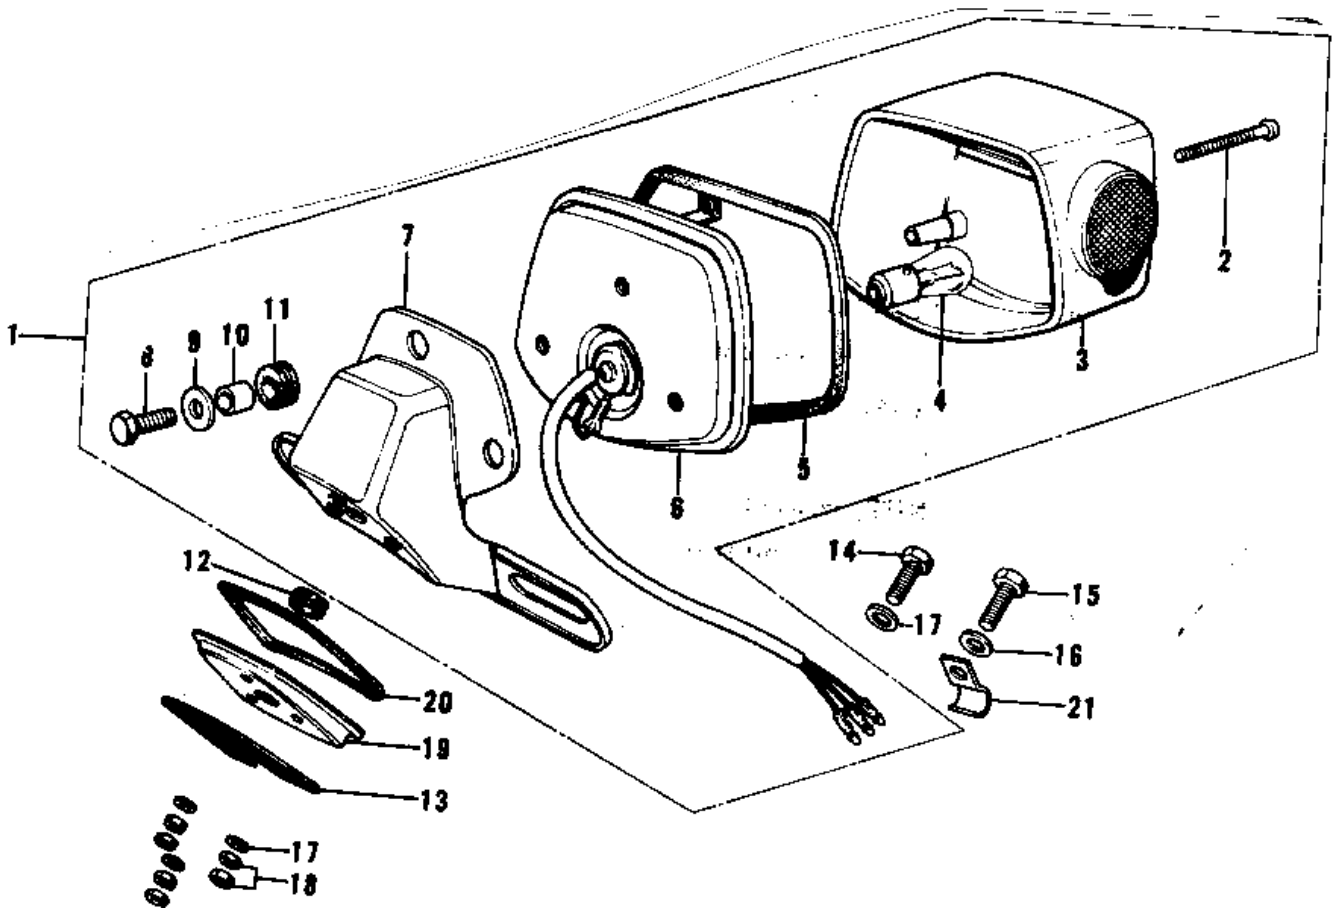

1972 F9 PARTS DIAGRAM

TAILLIGHT

1972 F9 PARTS LIST

TAILLIGHT

ITEM NAME	PART NUMBER	QUANTITY
LAMP ASSY, TAIL, F. BLK (Ref # 1)	23024-046-21	1
SCREW (Ref # 2)	220R0455	3
SCREW (Ref # 2)	220R0455	1
SCREW PAN HEAD 4X50 (Ref # 2)	220E0450	2
LENS, TAIL LAMP (Ref # 3)	23026-028	1
BULB, 60-32/3CP (Ref # 4)	92069-074	1
GASKET, TAIL LAMP LEN (Ref # 5)	23028-019	1
BODY COMP TAIL LAMP (Ref # 6)	23027-1018	1
BKT, LICENSE PIT, BLAC (Ref # 7)	23036-036-21	1
BOLT-UPSET, 6X20 (Ref # 8)	112G0620	3
BOLT-UPSET, 6X20 (Ref # 8)	112G0620	AL
WASHER 6.5X20X1.6T (Ref # 9)	92022-125	3
COLLAR, 6.8X10X8.5 (Ref # 10)	92027-129	3
DAMPER RUBBER (Ref # 11)	92075-076	3
GROMMET HARNESS 10MM (Ref # 12)	92071-019	1
DAMPER-TAIL LAMP SHC (Ref # 13)	35039-005	1
BOLT-HEX HEAD, 6X32 (Ref # 14)	110N0632	2
BOLT-HEX HEAD, 6X32 (Ref # 14)	110N0632	AL
BOLT-UPSET (Ref # 14)	112G0645	2
BOLT, HEX HEAD, 6X50 (Ref # 15)	110G0650	1
WASHER PLAIN (Ref # 16)	92022-024	4
WASHER 6.5X20X1.6T (Ref # 17)	92022-125	4
NUT 6MM (Ref # 18)	312B0600	6
NUT 6MM (Ref # 18)	311B0600	6
STAY, TAIL LAMP (Ref # 19)	35031-007	1
DAMPER RUBBER, TAIL (Ref # 20)	35016-006	1
CLIP WIRING HARNESS (Ref # 21)	35024-002	2