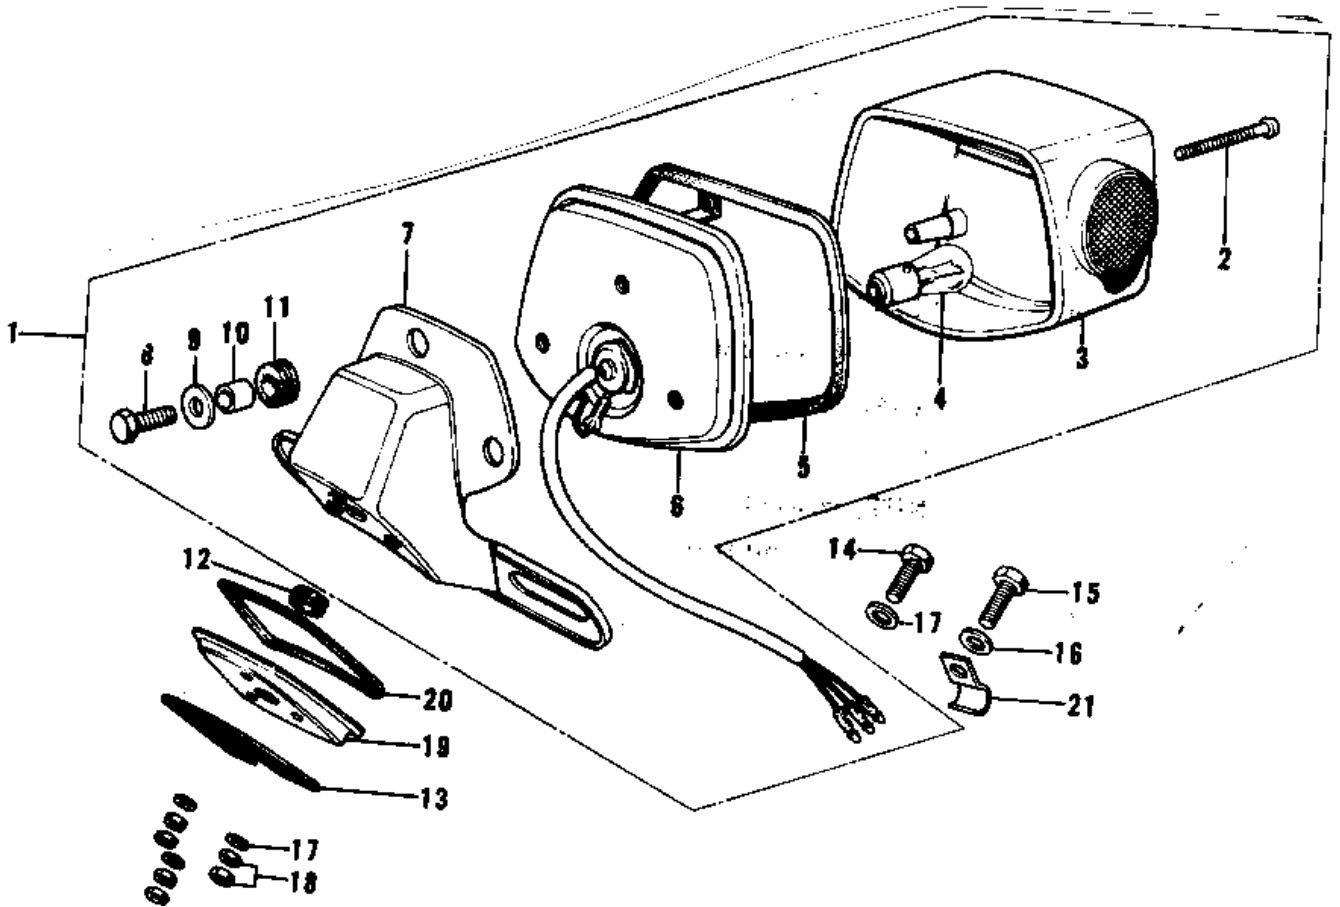

1975 F9-C PARTS DIAGRAM

TAILLIGHT

1975 F9-C PARTS LIST

TAILLIGHT

ITEM NAME	PART NUMBER	QUANTITY
LAMP ASSY, TAIL, F. BLK (Ref # 1)	23024-046-21	
SCREW (Ref # 2)	220R0455	
SCREW (Ref # 2)	220R0455	
SCREW PAN HEAD 4X50 (Ref # 2)	220E0450	
LENS, TAIL LAMP (Ref # 3)	23026-028	
BULB, 60-32/3CP (Ref # 4)	92069-074	
GASKET, TAIL LAMP LEN (Ref # 5)	23028-019	
BODY COMP TAIL LAMP (Ref # 6)	23027-1018	
BKT, LICENSE PIT, BLAC (Ref # 7)	23036-036-21	
BOLT-UPSET, 6X20 (Ref # 8)	112G0620	
BOLT-UPSET, 6X20 (Ref # 8)	112G0620	
WASHER 6.5X20X1.6T (Ref # 9)	92022-125	
COLLAR, 6.8X10X8.5 (Ref # 10)	92027-129	
DAMPER RUBBER (Ref # 11)	92075-076	
GROMMET HARNESS 10MM (Ref # 12)	92071-019	
DAMPER-TAIL LAMP SHC (Ref # 13)	35039-005	
BOLT-HEX HEAD, 6X32 (Ref # 14)	110N0632	
BOLT-HEX HEAD, 6X32 (Ref # 14)	110N0632	
BOLT-UPSET (Ref # 14)	112G0645	
BOLT, HEX HEAD, 6X50 (Ref # 15)	110G0650	
WASHER PLAIN (Ref # 16)	92022-024	
WASHER 6.5X20X1.6T (Ref # 17)	92022-125	
NUT 6MM (Ref # 18)	312B0600	
NUT 6MM (Ref # 18)	311B0600	
STAY, TAIL LAMP (Ref # 19)	35031-007	
DAMPER RUBBER, TAIL (Ref # 20)	35016-006	
CLIP WIRING HARNESS (Ref # 21)	35024-002	