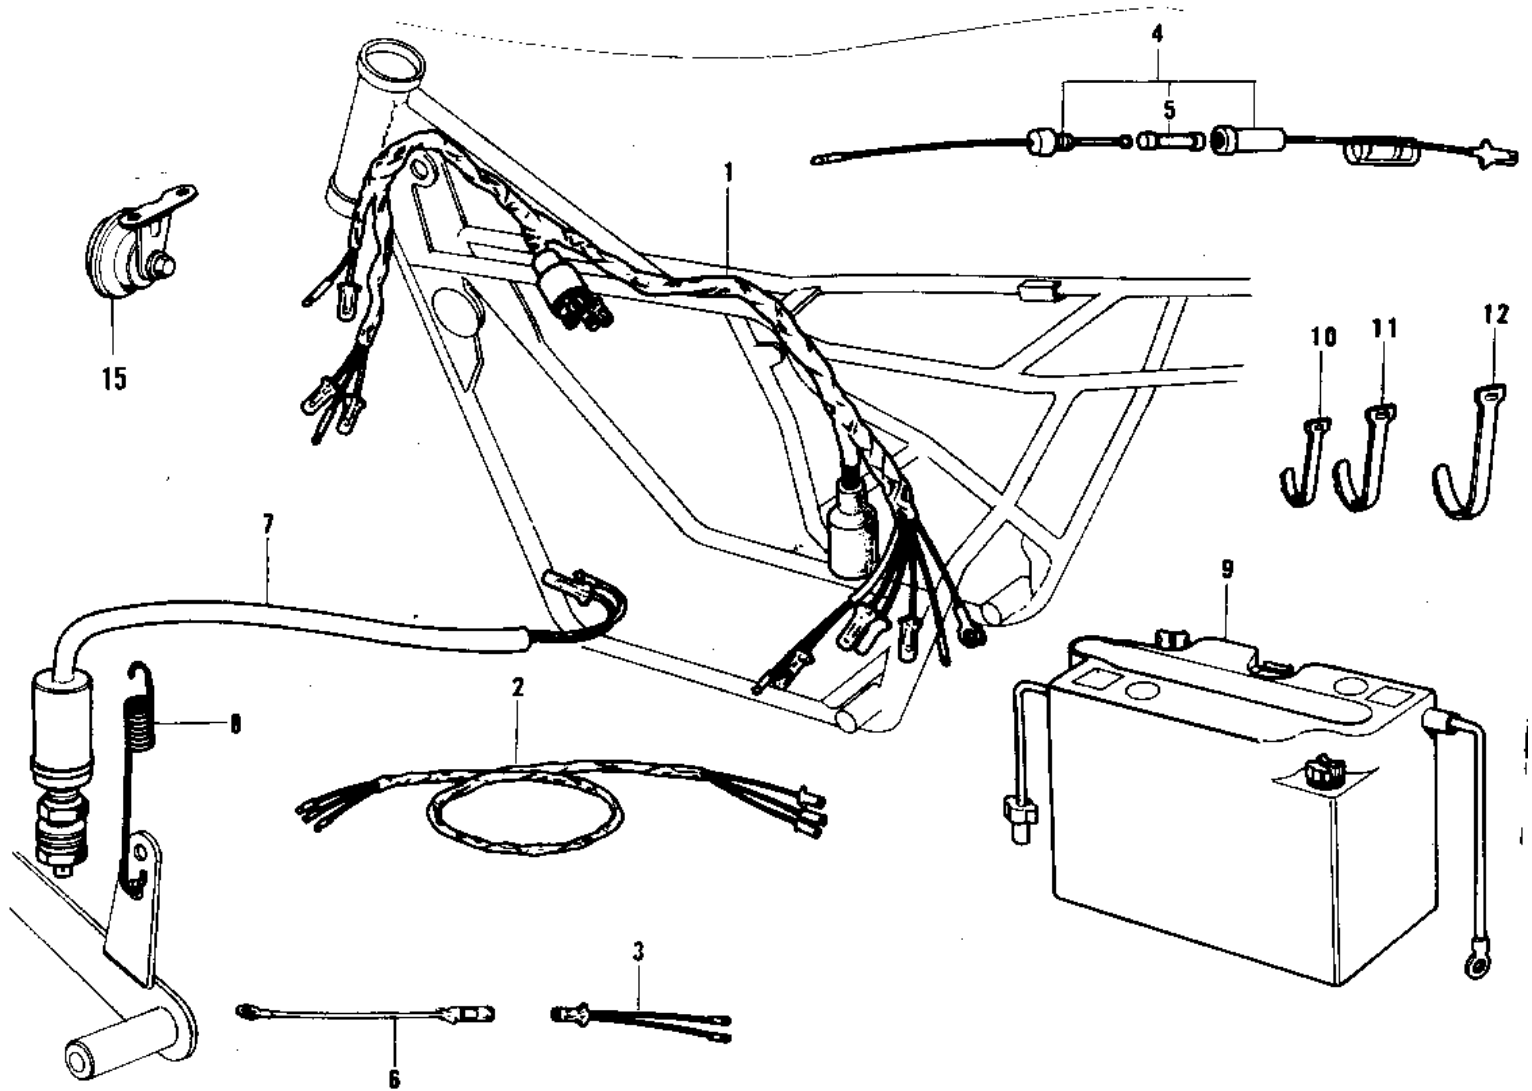

1972 F9 PARTS DIAGRAM

CHASSIS ELECTRICAL EQUIPMENT ('74-'75 F9)

1972 F9 PARTS LIST

CHASSIS ELECTRICAL EQUIPMENT ('74-'75 F9)

ITEM NAME	PART NUMBER	QUANTITY
WIRING HARNESS,MAIN (Ref # 1)	26001-091	1
WIRING HARNESS-REAR (Ref # 2)	26002-029	1
LEAD WIRE (Ref # 3)	26011-042	1
FUES ASSY (Ref # 4)	26004-008	1
FUSE ASSY (Ref # 4)	26004-017	1
FUSE 10A (Ref # 5)	26006-003	2
WIRE,LEAD (Ref # 6)	26011-093	1
SWITCH-BRAKE LAMP (Ref # 7)	27010-018	1
SPRING BRAKE LAMP SW (Ref # 8)	27011-004	1
YUA BAT 6N4B-2A-3 (Ref # 9)	26012-035	1
BAND,SHORT (Ref # 10)	92072-030	7
BAND,MIDDLE (Ref # 11)	92072-031	3
BAND,LONG (Ref # 12)	92072-032	2
BAND,WIRING HARNESS (Ref # 13)	92072-056	1
HOLDER,SPARE FUSE (Ref # 14)	26016-003	1
HORN (Ref # 15)	27003-057	1
HORN (Ref # 15)	27003-057	AL