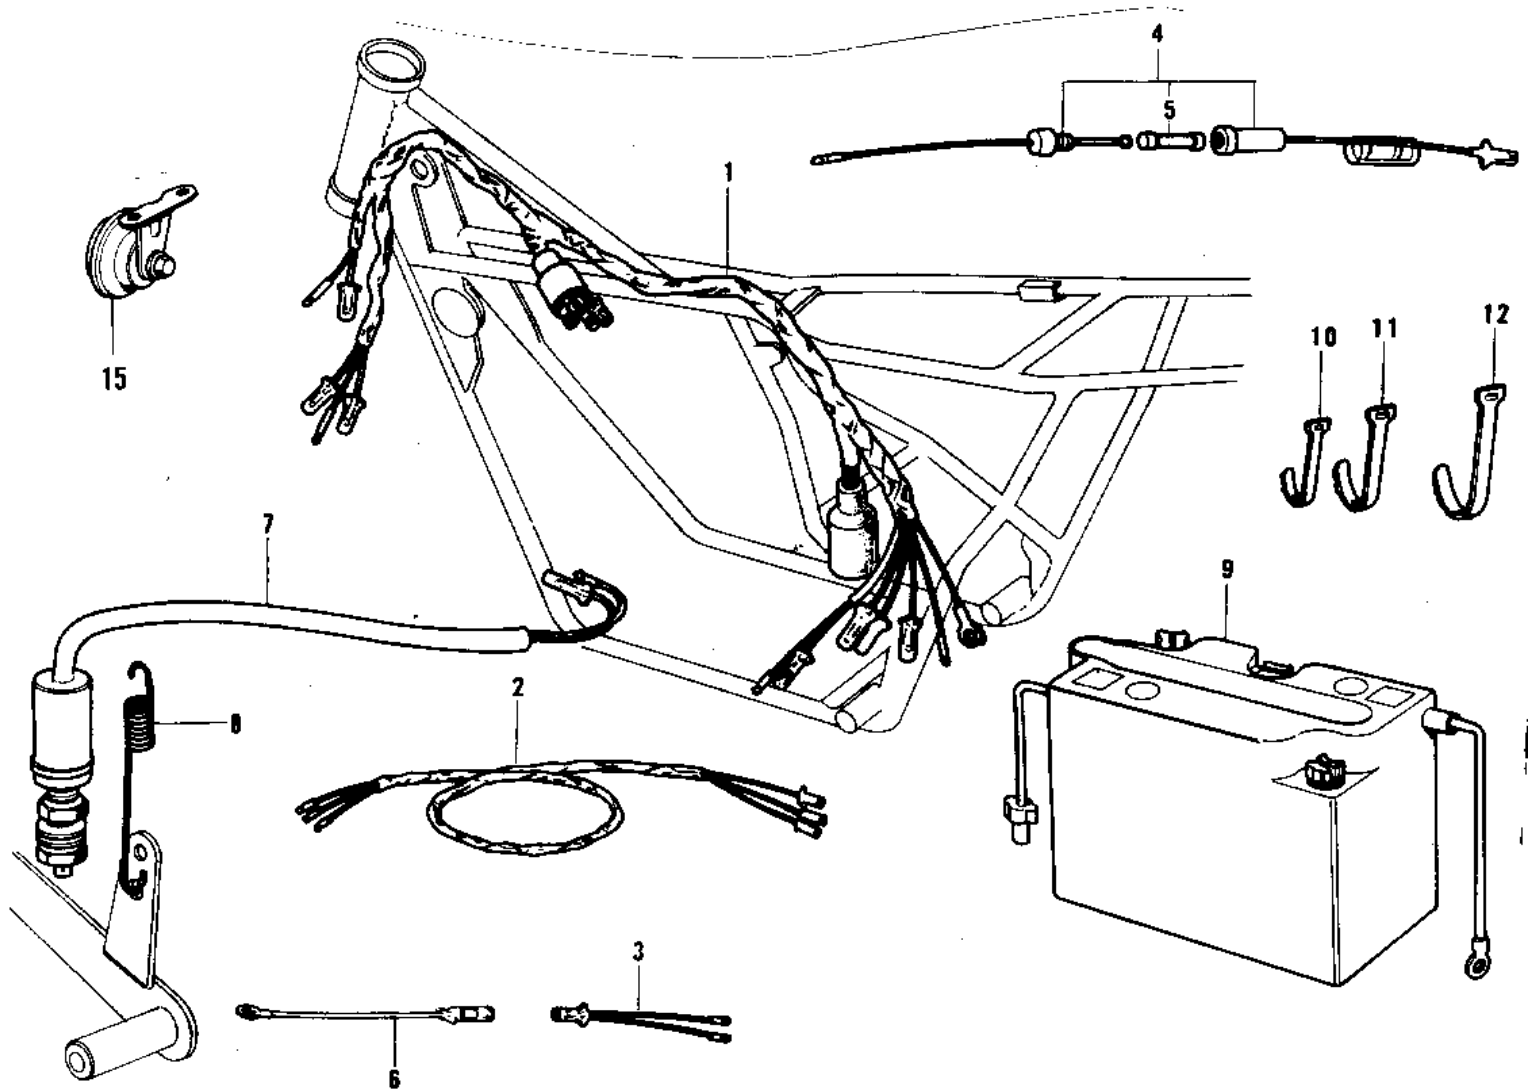

1975 F9-C PARTS DIAGRAM

CHASSIS ELECTRICAL EQUIPMENT ('74-'75 F9)

1975 F9-C PARTS LIST

CHASSIS ELECTRICAL EQUIPMENT ('74-'75 F9

ITEM NAME	PART NUMBER	QUANTITY
WIRING HARNESS,MAIN (Ref # 1)	26001-091	
WIRING HARNESS-REAR (Ref # 2)	26002-029	
LEAD WIRE (Ref # 3)	26011-042	
FUES ASSY (Ref # 4)	26004-008	
FUSE ASSY (Ref # 4)	26004-017	
FUSE 10A (Ref # 5)	26006-003	
WIRE,LEAD (Ref # 6)	26011-093	
SWITCH-BRAKE LAMP (Ref # 7)	27010-018	
SPRING BRAKE LAMP SW (Ref # 8)	27011-004	
YUA BAT 6N4B-2A-3 (Ref # 9)	26012-035	
BAND,SHORT (Ref # 10)	92072-030	
BAND,MIDDLE (Ref # 11)	92072-031	
BAND,LONG (Ref # 12)	92072-032	
BAND,WIRING HARNESS (Ref # 13)	92072-056	
HOLDER,SPARE FUSE (Ref # 14)	26016-003	
HORN (Ref # 15)	27003-057	
HORN (Ref # 15)	27003-057	