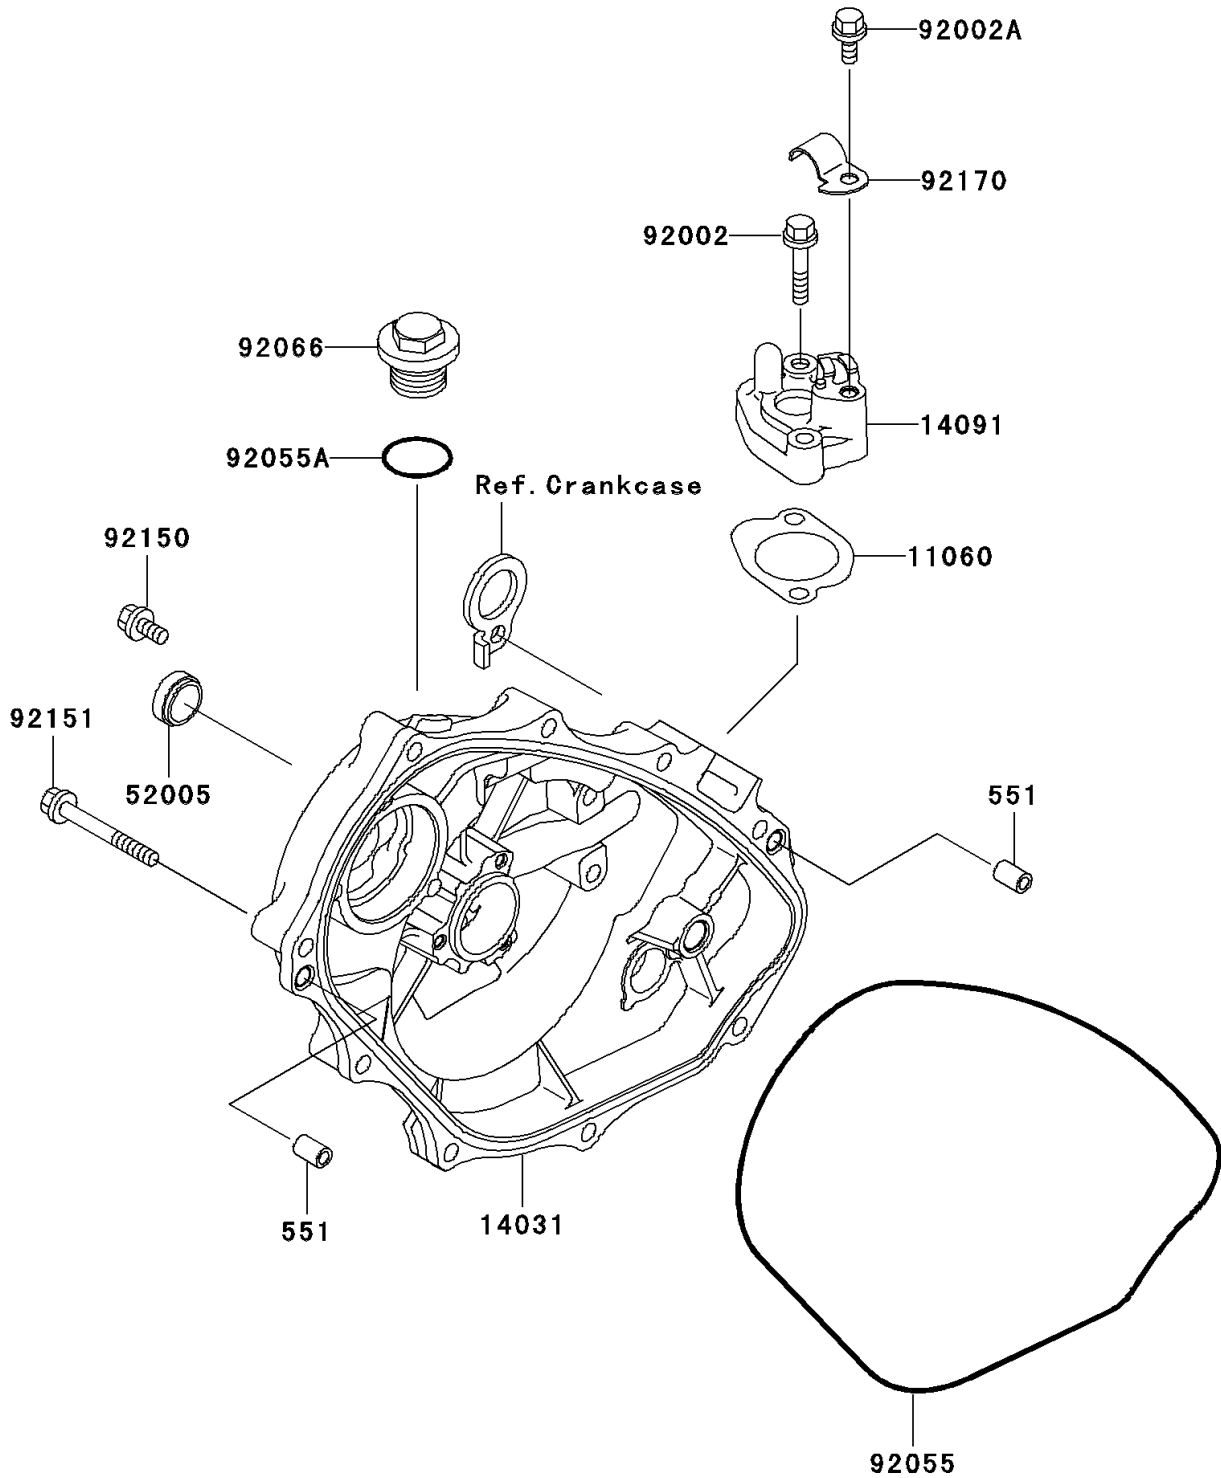

1999 Ultra 150 PARTS DIAGRAM

Engine Cover(s)

E1431

1999 Ultra 150 PARTS LIST

Engine Cover(s)

ITEM NAME	PART NUMBER	QUANTITY
PIN-DOWEL (Ref # 551)	551R0812	2
GASKET (Ref # 11060)	11060-3803	1
COVER-GENERATOR (Ref # 14031)	14031-3728	1
COVER (Ref # 14091)	14091-3702	1
GAUGE,OIL LEVEL (Ref # 52005)	52005-1055	1
BOLT,6X30 (Ref # 92002)	92002-3726	2
BOLT,6X12 (Ref # 92002A)	92002-3763	1
RING-O,3.0X220 (Ref # 92055)	92055-3748	1
RING-O (Ref # 92055A)	92055-515	1
PLUG (Ref # 92066)	92066-3739	1
BOLT,5X12 (Ref # 92150)	92150-3760	1
BOLT,6X35 (Ref # 92151)	92151-3768	9
CLAMP (Ref # 92170)	92170-3736	1