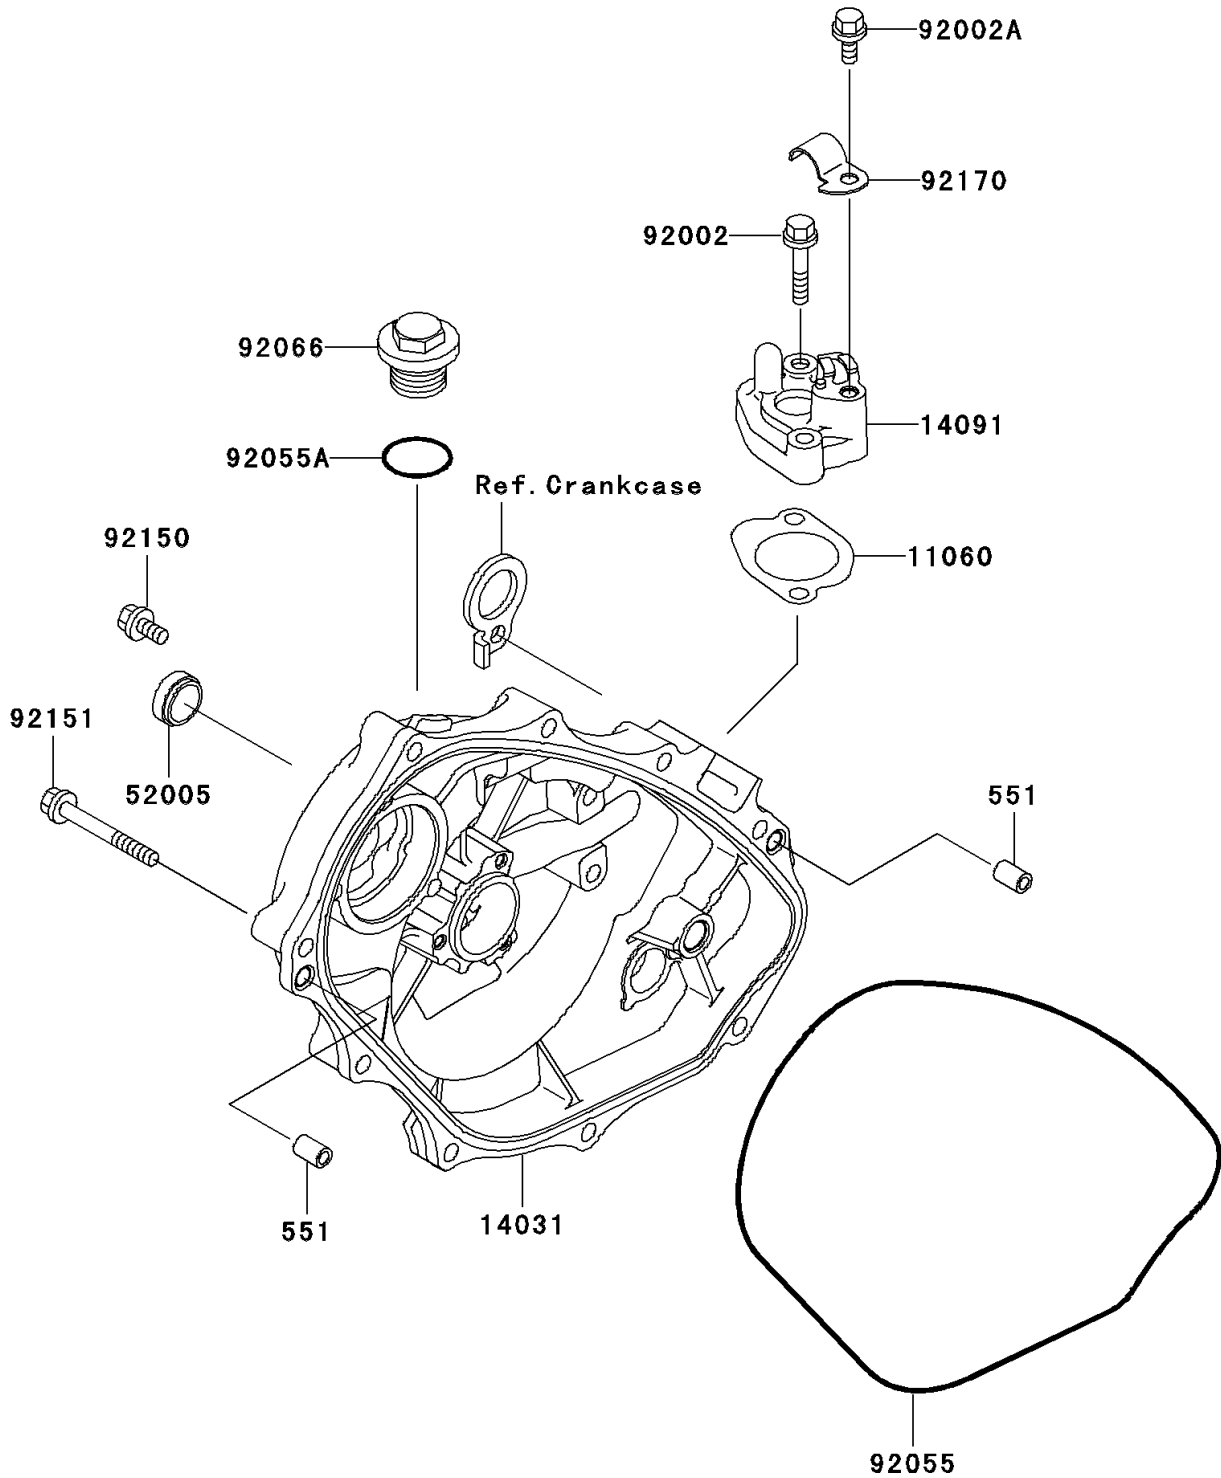

# 2001 Ultra 150 PARTS DIAGRAM

Engine Cover(s)

E1431

## 2001 Ultra 150 PARTS LIST

### Engine Cover(s)

ITEM NAME	PART NUMBER	QUANTITY
PIN-DOWEL (Ref # 551)	551R0812	2
GASKET (Ref # 11060)	11060-3803	1
COVER-GENERATOR (Ref # 14031)	14031-3728	1
COVER (Ref # 14091)	14091-3702	1
GAUGE,OIL LEVEL (Ref # 52005)	52005-1055	1
BOLT,6X30 (Ref # 92002)	92002-3726	2
BOLT,6X12 (Ref # 92002A)	92002-3763	1
RING-O,3.0X220 (Ref # 92055)	92055-3748	1
RING-O (Ref # 92055A)	92055-515	1
PLUG (Ref # 92066)	92066-3739	1
BOLT,5X12 (Ref # 92150)	92150-3760	1
BOLT,6X35 (Ref # 92151)	92151-3768	9
CLAMP (Ref # 92170)	92170-3736	1