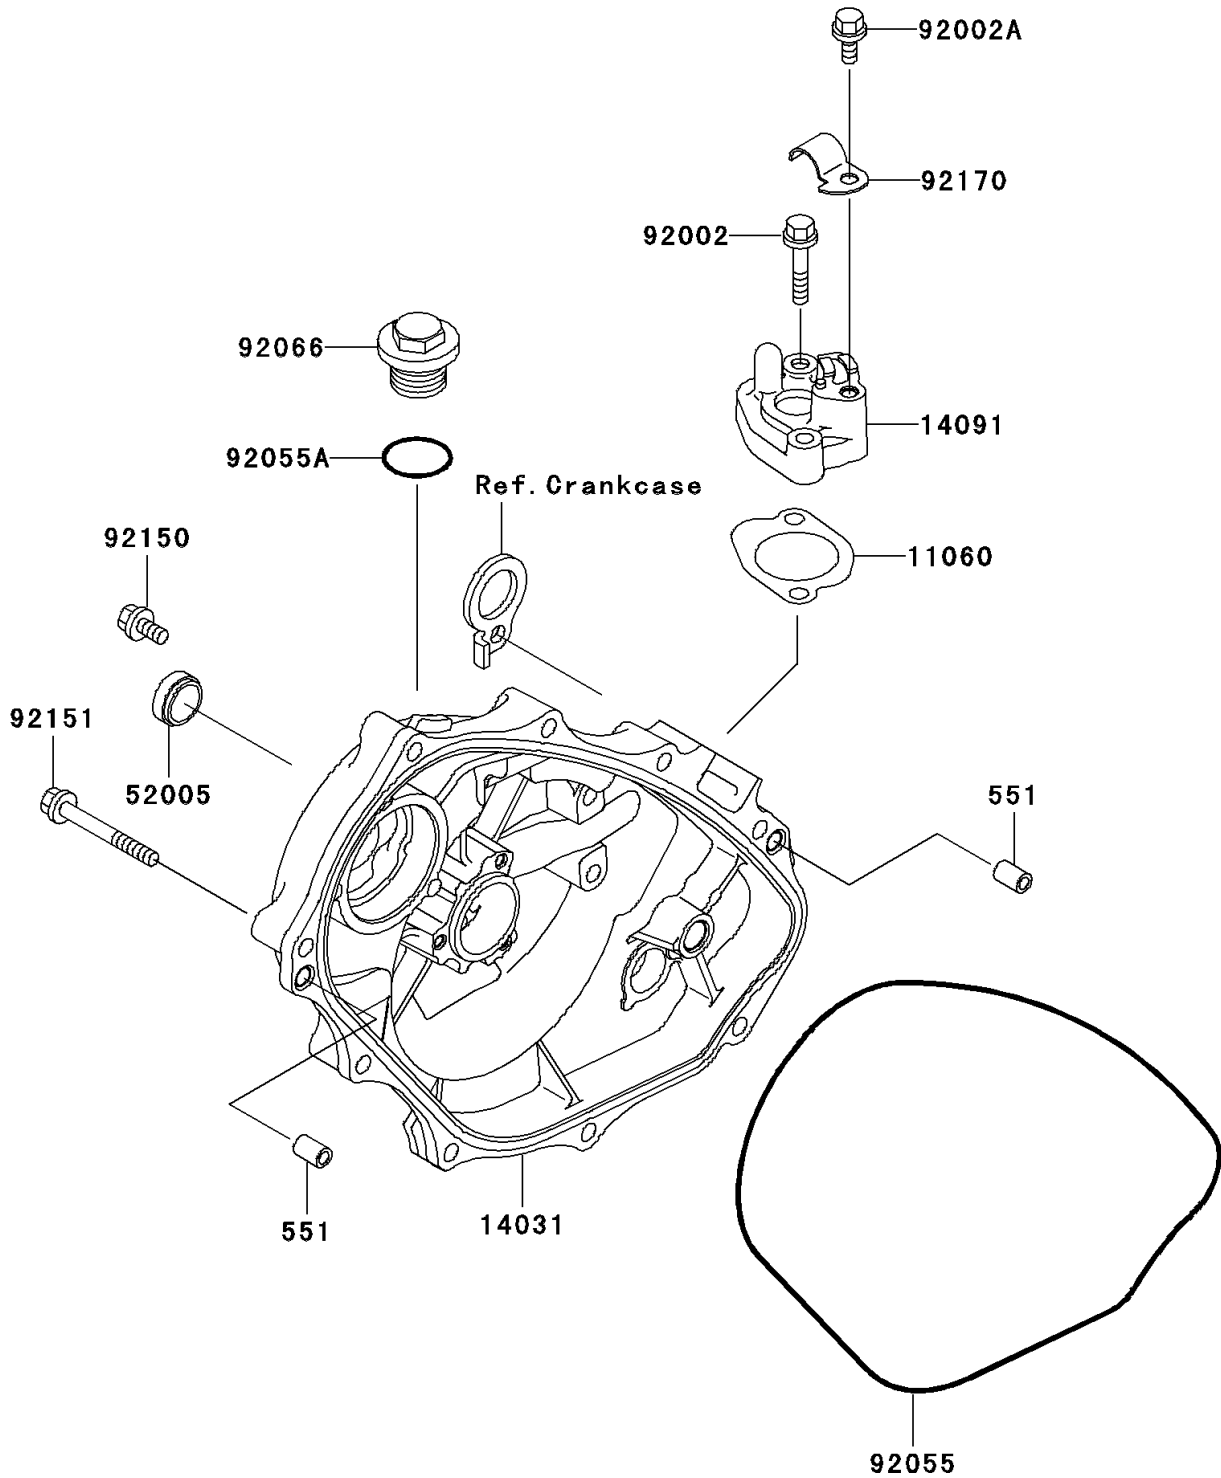

2001 Ultra 150 PARTS DIAGRAM

Engine Cover(s)

E1431

2001 Ultra 150 PARTS LIST

Engine Cover(s)

ITEM NAME	PART NUMBER	QUANTITY
PIN-DOWEL (Ref # 551)	551R0812	2
GASKET (Ref # 11060)	11060-3803	1
COVER-GENERATOR (Ref # 14031)	14031-3728	1
COVER (Ref # 14091)	14091-3702	1
GAUGE,OIL LEVEL (Ref # 52005)	52005-1055	1
BOLT,6X30 (Ref # 92002)	92002-3726	2
BOLT,6X12 (Ref # 92002A)	92002-3763	1
RING-O,3.0X220 (Ref # 92055)	92055-3748	1
RING-O (Ref # 92055A)	92055-515	1
PLUG (Ref # 92066)	92066-3739	1
BOLT,5X12 (Ref # 92150)	92150-3760	1
BOLT,6X35 (Ref # 92151)	92151-3768	9
CLAMP (Ref # 92170)	92170-3736	1