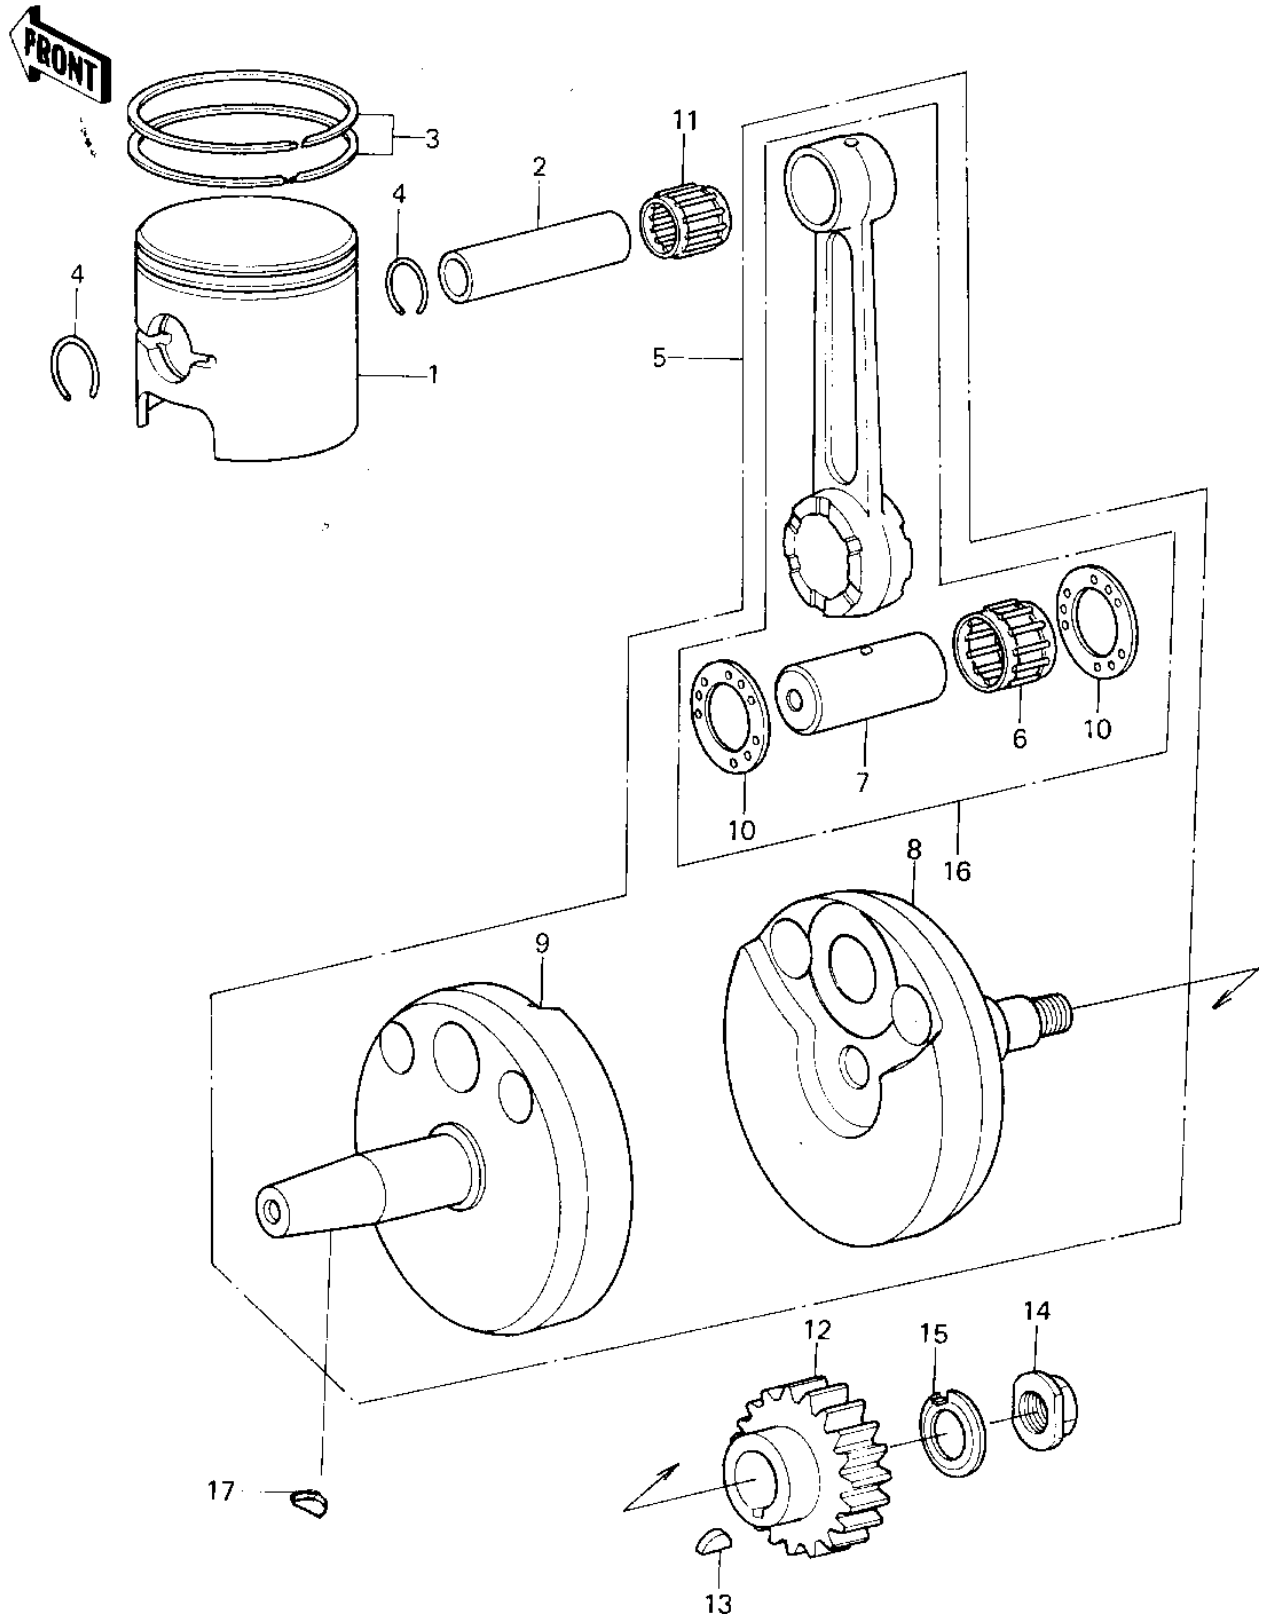

1981 KX250 PARTS DIAGRAM

CRANKSHAFT/PISTON

1981 KX250 PARTS LIST

CRANKSHAFT/PISTON

ITEM NAME	PART NUMBER	QUANTITY
PISTON,S.T.D (Ref # 1)	13001-1034	
PIN-PISTON (Ref # 2)	13002-017	
RING SET,STD (Ref # 3)	13008-5026	
CIRCLIP-PISTON PIN (Ref # 4)	92036-015	
CRANKSHAFT ASSY (Ref # 5)	13031-1038	
BEARING,BIG END NEEDL (Ref # 6)	13034-049	
PIN,CRANK (Ref # 7)	13035-034	
CRANKSHAFT,R.H (Ref # 8)	13037-1069	
CRANKSHAFT,L.H (Ref # 9)	13037-1068	
SPACER (Ref # 10)	92026-1241	
BEARING-SMALL END (Ref # 11)	13033-1010	
GEAR,PRIMARY (Ref # 12)	13097-1028	
WOODRUFF KEY (Ref # 13)	510A5100	
NUT,CRANKSHAFT (Ref # 14)	92015-069	
WASHER,LOCK (Ref # 15)	92024-061	
CONNECTING ROD SET (Ref # 16)	13044-5007	
WOODRUFF KEY (Ref # 17)	92038-001	