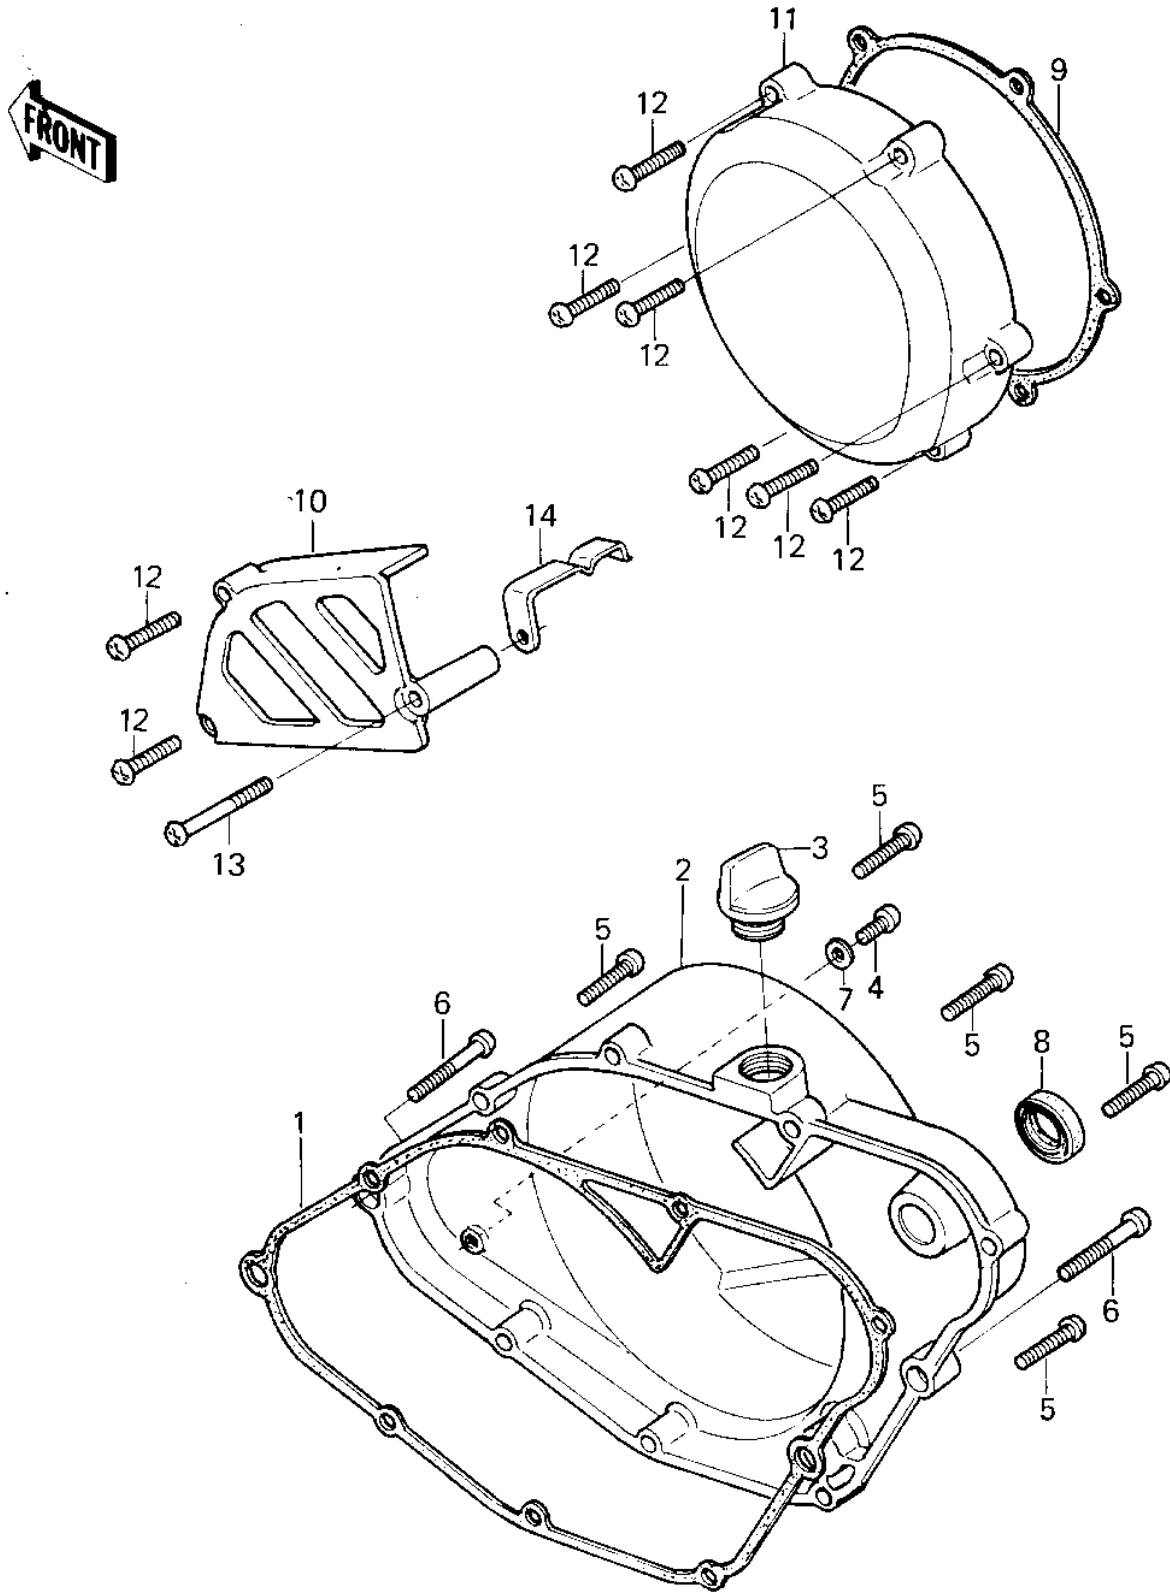

# 1981 KX250 PARTS DIAGRAM

## ENGINE COVERS

# 1981 KX250 PARTS LIST

## ENGINE COVERS

ITEM NAME	PART NUMBER	QUANTITY
GASKET,R.H ENG COVER (Ref # 1)	11009-1171	
COVER,R.H ENG,BLACK (Ref # 2)	14032-1028	
FILLER,OIL (Ref # 3)	16115-018	
SCREW PAN HEAD 6X8 (Ref # 4)	220B0608	
SCREW PAN HEAD 6X25 (Ref # 5)	220B0625	
SCREW PAN HEAD 6X35 (Ref # 6)	220B0635	
WASHER OIL PUMP BANJO (Ref # 7)	92022-077	
OIL SEAL SB16244 (Ref # 8)	92049-002	
GASKET,L.H ENG,COVER (Ref # 9)	11009-1172	
COVER,CHAIN,F.BLACK (Ref # 10)	14026-1027	
COVER,L.H ENG,F.BLACK (Ref # 11)	14031-1042	
SCREW PAN HEAD 6X25 (Ref # 12)	220B0625	
SCREW PAN HEAD 6X45 (Ref # 13)	220B0645	
CLAMP,WIRING HARNESS (Ref # 14)	92037-142	