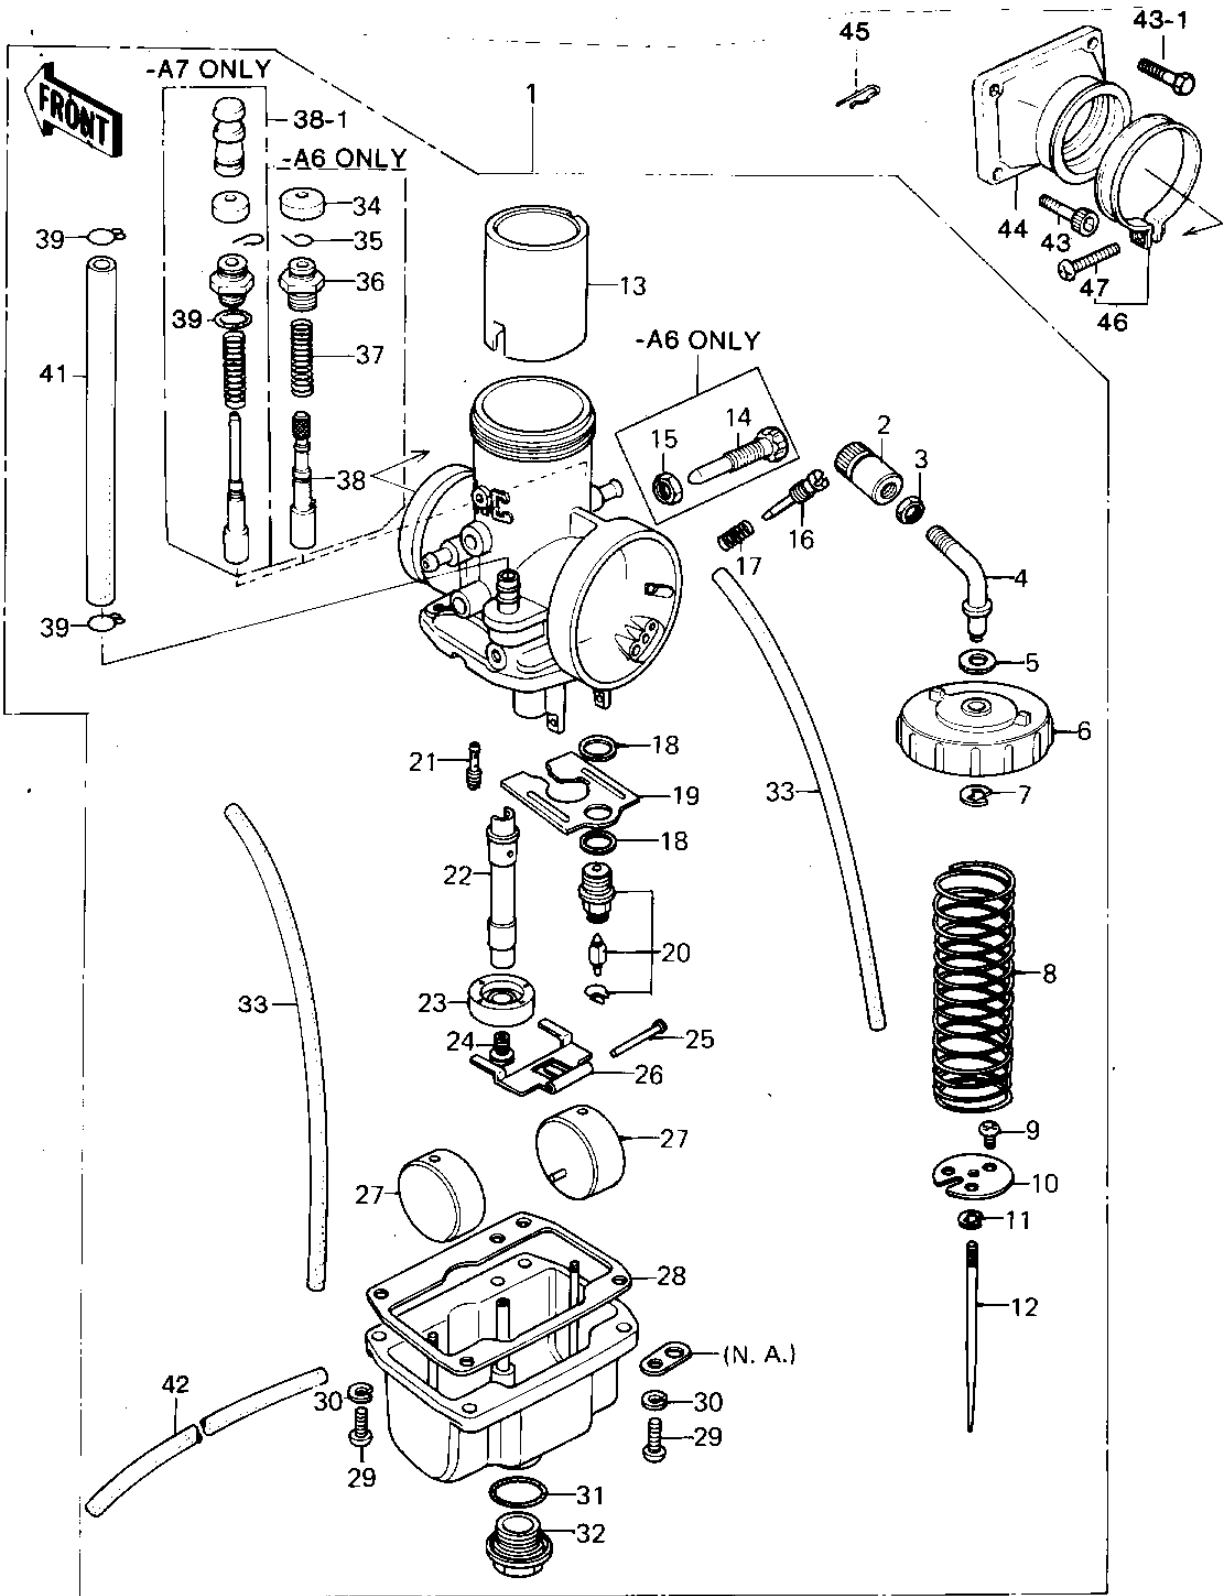

1980 KX250 PARTS DIAGRAM

CARBURETOR