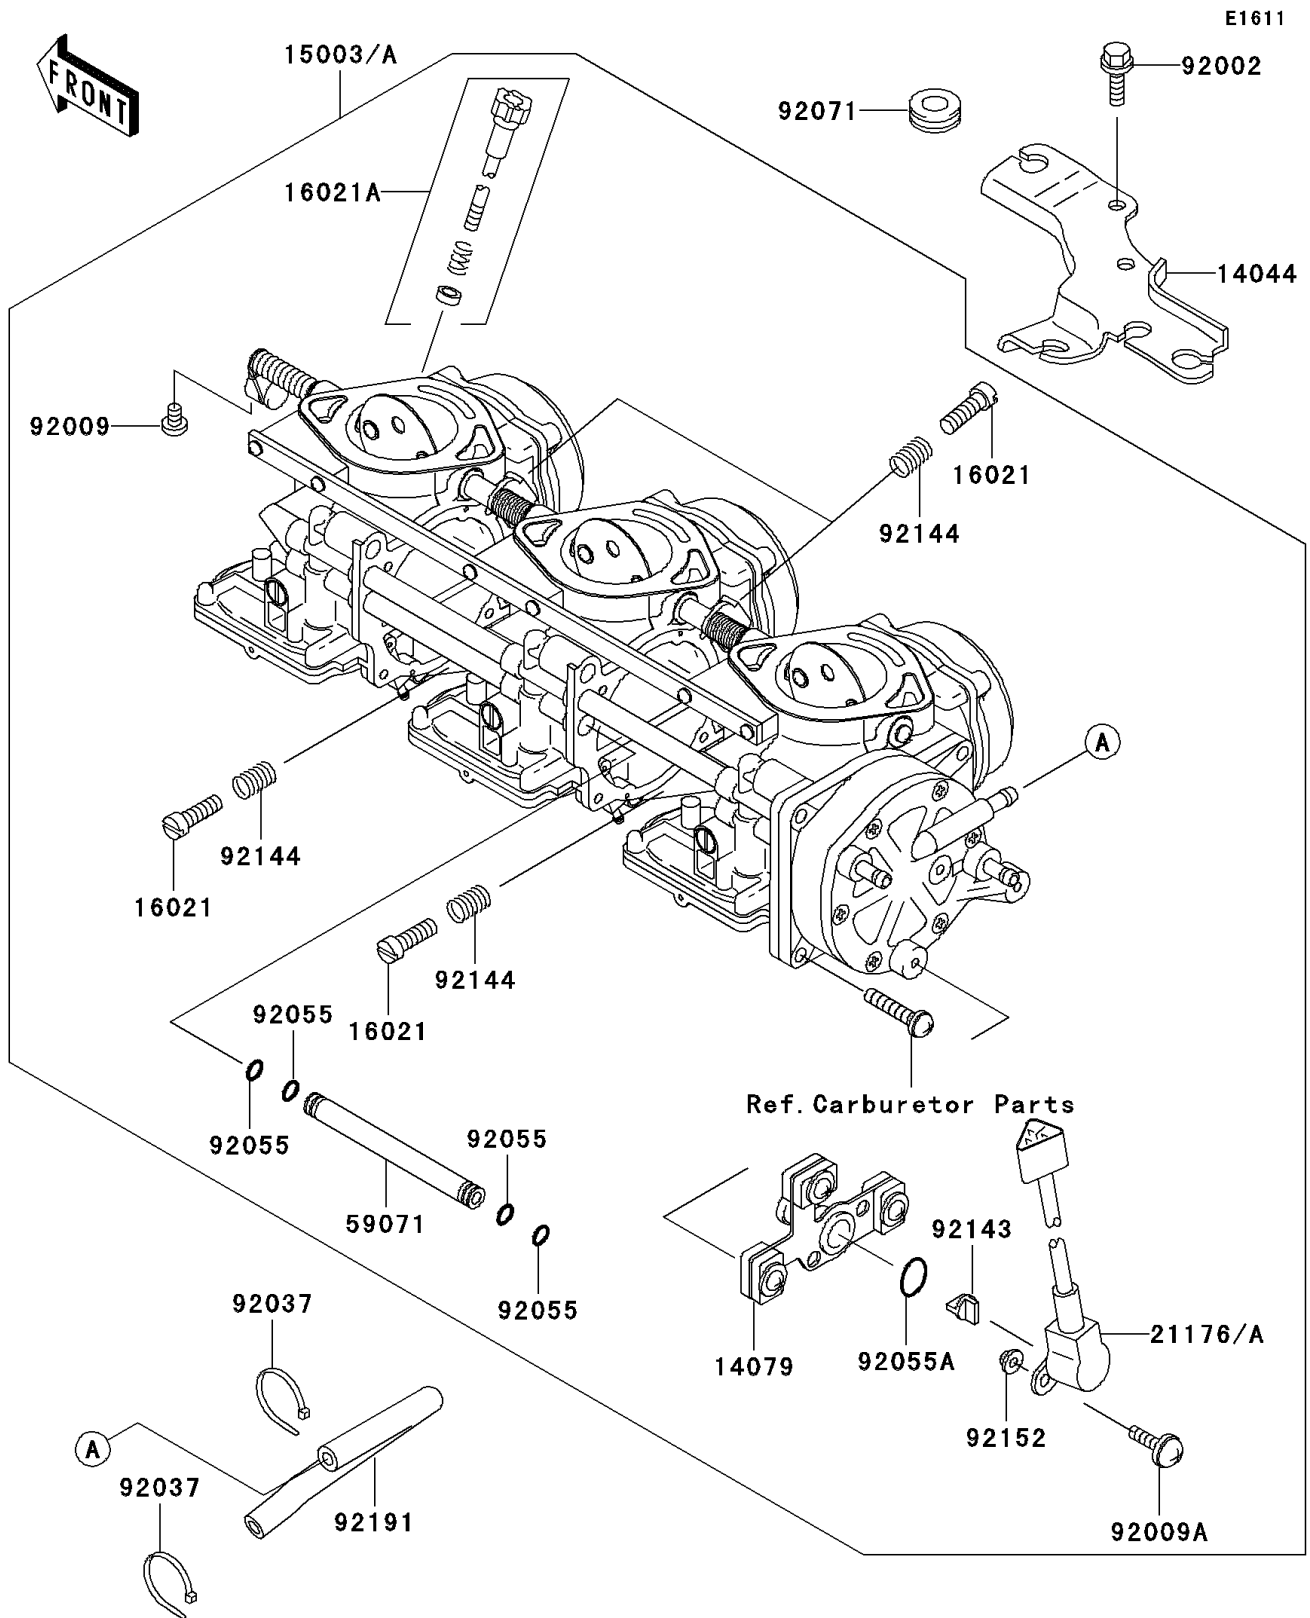

2001 Ultra 150 PARTS DIAGRAM

Carburetor

2001 Ultra 150 PARTS LIST

Carburetor

ITEM NAME	PART NUMBER	QUANTITY
HOLDER-CABLE (Ref # 14044)	14044-3734	1
HOLDER-ASSY,SENSOR (Ref # 14079)	14079-3722	1
CARBURETOR-ASSY (Ref # 15003A)	15003-3739	1
SCREW-THROTTLE STOP (Ref # 16021)	16021-3704	4
SCREW-THROTTLE STOP (Ref # 16021A)	16021-3709	1
SENSOR (Ref # 21176A)	21176-3739	1
JOINT (Ref # 59071)	59071-3766	4
BOLT,6X16 (Ref # 92002)	92002-3728	2
SCREW,4X6 (Ref # 92009)	92009-3786	1
SCREW,SENSOR (Ref # 92009A)	92009-3863	2
CLAMP (Ref # 92037)	92037-1173	2
RING-O (Ref # 92055)	92055-1246	16
RING-O,SENSOR (Ref # 92055A)	92055-1574	1
GROMMET (Ref # 92071)	92071-1152	1
COLLAR (Ref # 92143)	92143-1907	1
SPRING,THROTTLE STOP SCREW (Ref # 92144)	92144-3745	4
COLLAR,SENSOR (Ref # 92152)	92152-3721	2
TUBE,PULSE (Ref # 92191)	92191-3838	1