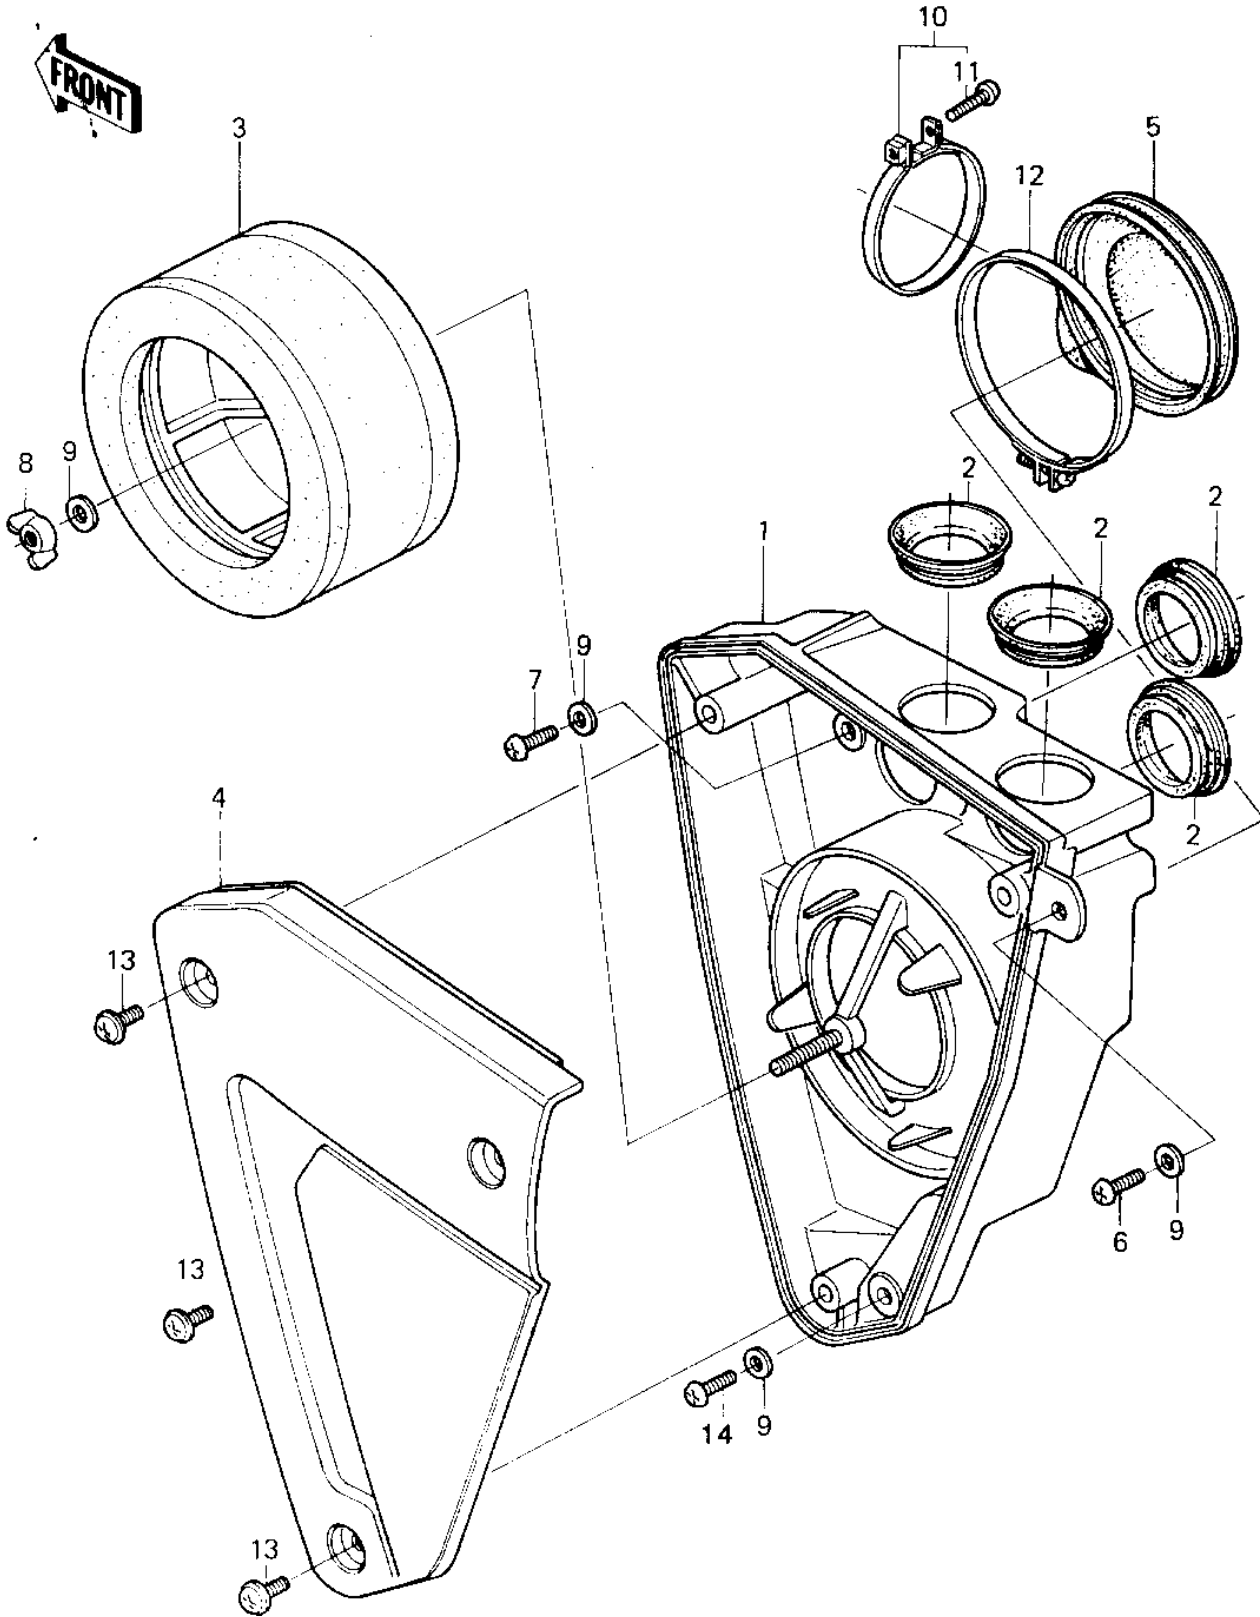

1981 KX250 PARTS DIAGRAM

AIR CLEANER

1981 KX250 PARTS LIST

AIR CLEANER

ITEM NAME	PART NUMBER	QUANTITY
BODY,AIR CLEANER (Ref # 1)	11011-1047	1
CASE-AIR FILTER (Ref # 1)	11011-1059	1
CAP,AIR CLEANER CASE (Ref # 2)	11012-1125	1
ELEMENT,AIR CLNR (Ref # 3)	11013-1031	1
ELEMENT,AIR CLNR (Ref # 3)	11013-1036	1
COVER,AIR FILTER,F.BK (Ref # 4)	14025-1192-21	1
DUCT,AIR CLEANER (Ref # 5)	14073-1035	1
SCREW PAN HEAD 6X12 (Ref # 6)	220B0612	1
SCREW PAN HEAD 6X16 (Ref # 7)	220B0616	1
SCREW PAN HEAD 6X18 (Ref # 7)	220B0618	1
NUT,AIR CLEANER CAP (Ref # 8)	92016-062	1
WASHER 6.5X20X1.6T (Ref # 9)	92022-125	1
CLAMP-AIR CLEANER (Ref # 10)	92037-068	1
SCREW PAN HEAD 6X35 (Ref # 11)	220B0635	1
CLAMP,AIR CLANER DUCT (Ref # 12)	92037-1186	1
SCREW,6X14 (Ref # 13)	92009-1287	1
SCREW PAN HEAD 6X16 (Ref # 14)	220B0616	1
SCREW PAN HEAD 6X22 (Ref # 14)	220B0622	1