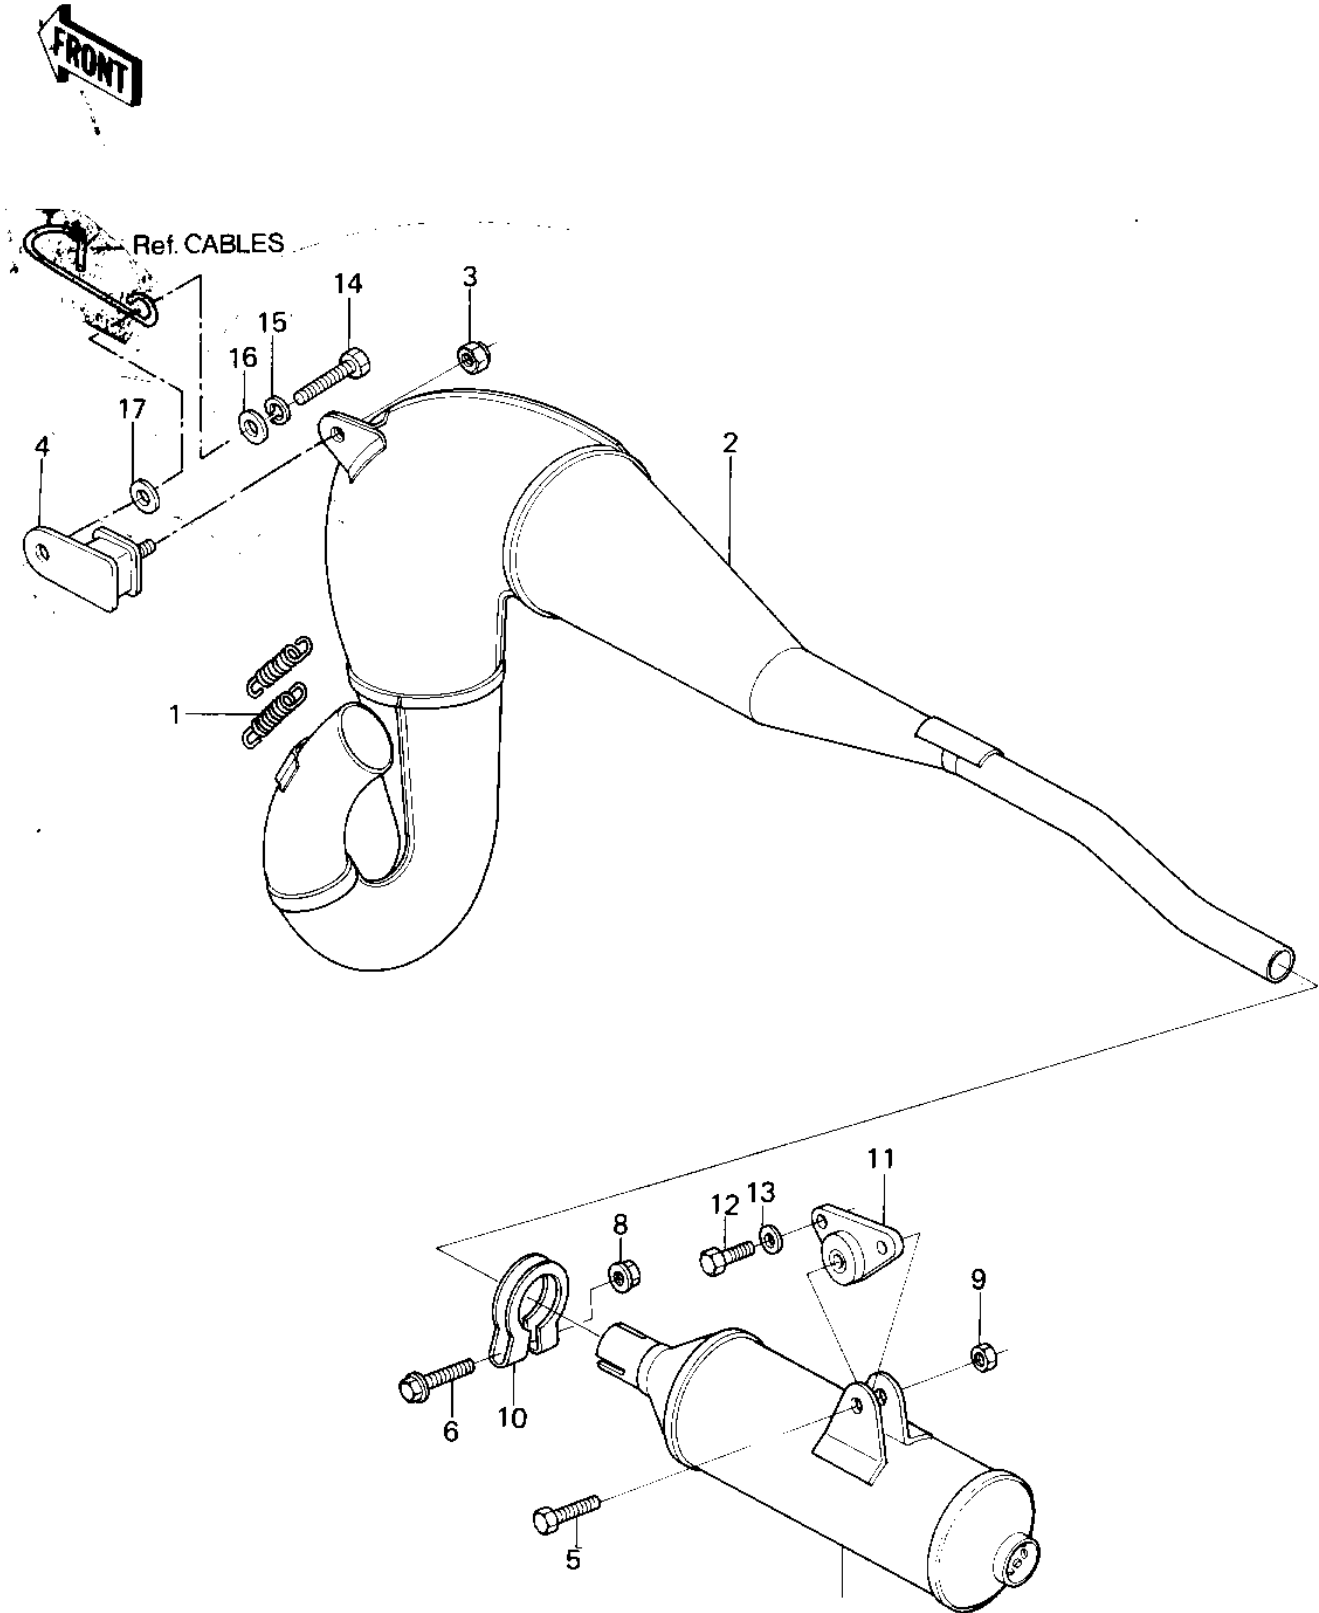

# 1981 KX250 PARTS DIAGRAM

# 1981 KX250 PARTS LIST

## MUFFLER

ITEM NAME	PART NUMBER	QUANTITY
SPRING-CONNECTOR (Ref # 1)	18071-003	1
BODY,MUFFLER (Ref # 2)	49070-1025	1
BODY-COMP-MUFFLER,BLK (Ref # 2)	18002-1127	1
NUT,LOCK,8MM (Ref # 3)	92015-1124	1
NUT,LOCK,8MM (Ref # 3)	92015-1124	1
DAMPER,MUFFLER FITING (Ref # 4)	92075-1060	1
BOLT-UPSET (Ref # 5)	112G0625	1
BOLT,FLANGED,6X25 (Ref # 6)	130G0625	1
MUFFLER ASSY (Ref # 7)	18001-1102	1
MUFFLER,F.BLACK (Ref # 7)	18001-1168	1
NUT-6MM (Ref # 8)	92015-1078	1
NUT (Ref # 9)	92019-008	1
CLAMP,MUFFLER (Ref # 10)	92037-1280	1
DAMPER RUBBER (Ref # 11)	92075-1046	1
BOLT-UPSET,6X16 (Ref # 12)	112G0616	1
WASHER PLAIN 6MM (Ref # 13)	411B0600	1
BOLT-SMALL-UPSET 8X25 (Ref # 14)	115G0825	1
BOLT-SMALL-UPSET 8X25 (Ref # 14)	115G0825	1
WASHER SPRING 8MM (Ref # 15)	461F0800	1
WASHER PLAIN 8MM (Ref # 16)	411B0800	1
WASHER,8.5X20X1.6 (Ref # 17)	92022-1561	1