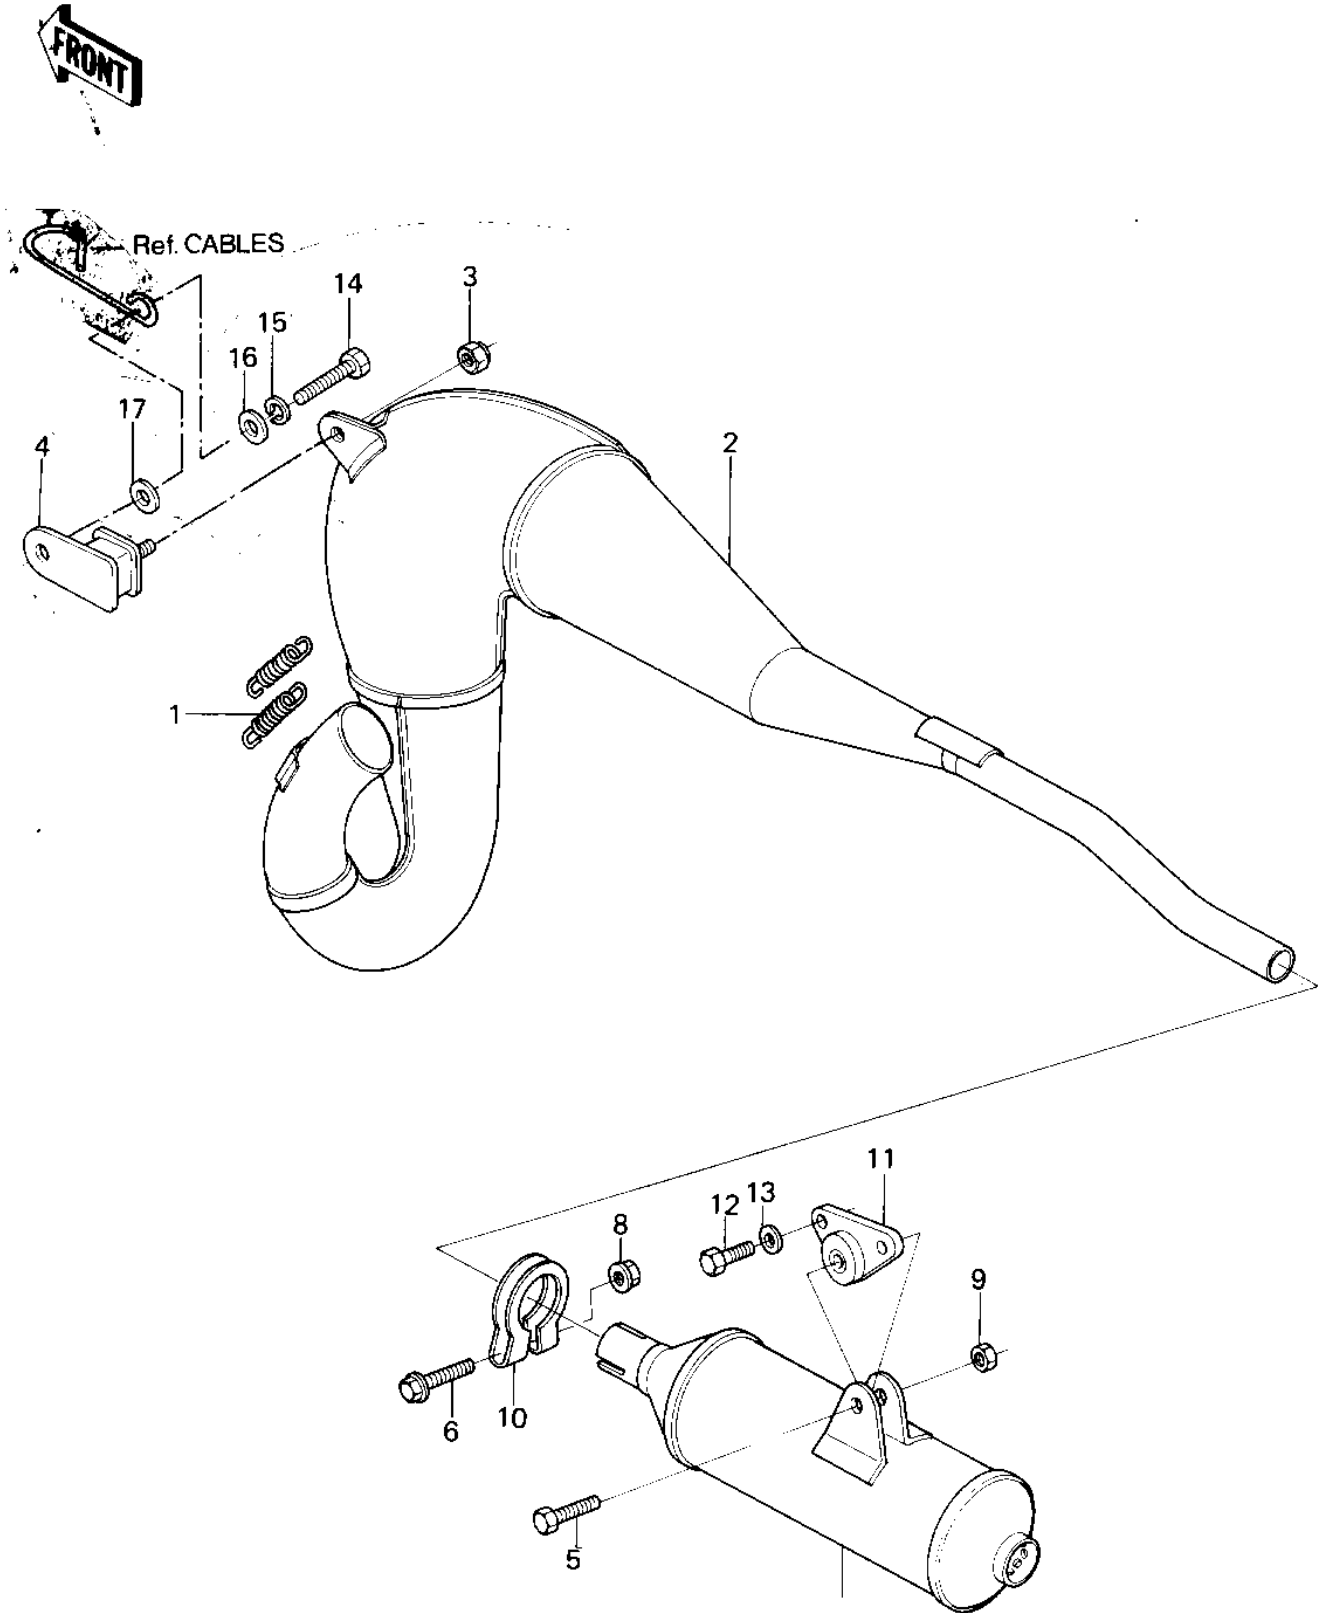

1981 KX250 PARTS DIAGRAM

MUFFLER

1981 KX250 PARTS LIST

MUFFLER

ITEM NAME	PART NUMBER	QUANTITY
SPRING-CONNECTOR (Ref # 1)	18071-003	1
BODY,MUFFLER (Ref # 2)	49070-1025	1
BODY-COMP-MUFFLER,BLK (Ref # 2)	18002-1127	1
NUT,LOCK,8MM (Ref # 3)	92015-1124	1
NUT,LOCK,8MM (Ref # 3)	92015-1124	1
DAMPER,MUFFLER FITING (Ref # 4)	92075-1060	1
BOLT-UPSET (Ref # 5)	112G0625	1
BOLT,FLANGED,6X25 (Ref # 6)	130G0625	1
MUFFLER ASSY (Ref # 7)	18001-1102	1
MUFFLER,F.BLACK (Ref # 7)	18001-1168	1
NUT-6MM (Ref # 8)	92015-1078	1
NUT (Ref # 9)	92019-008	1
CLAMP,MUFFLER (Ref # 10)	92037-1280	1
DAMPER RUBBER (Ref # 11)	92075-1046	1
BOLT-UPSET,6X16 (Ref # 12)	112G0616	1
WASHER PLAIN 6MM (Ref # 13)	411B0600	1
BOLT-SMALL-UPSET 8X25 (Ref # 14)	115G0825	1
BOLT-SMALL-UPSET 8X25 (Ref # 14)	115G0825	1
WASHER SPRING 8MM (Ref # 15)	461F0800	1
WASHER PLAIN 8MM (Ref # 16)	411B0800	1
WASHER,8.5X20X1.6 (Ref # 17)	92022-1561	1