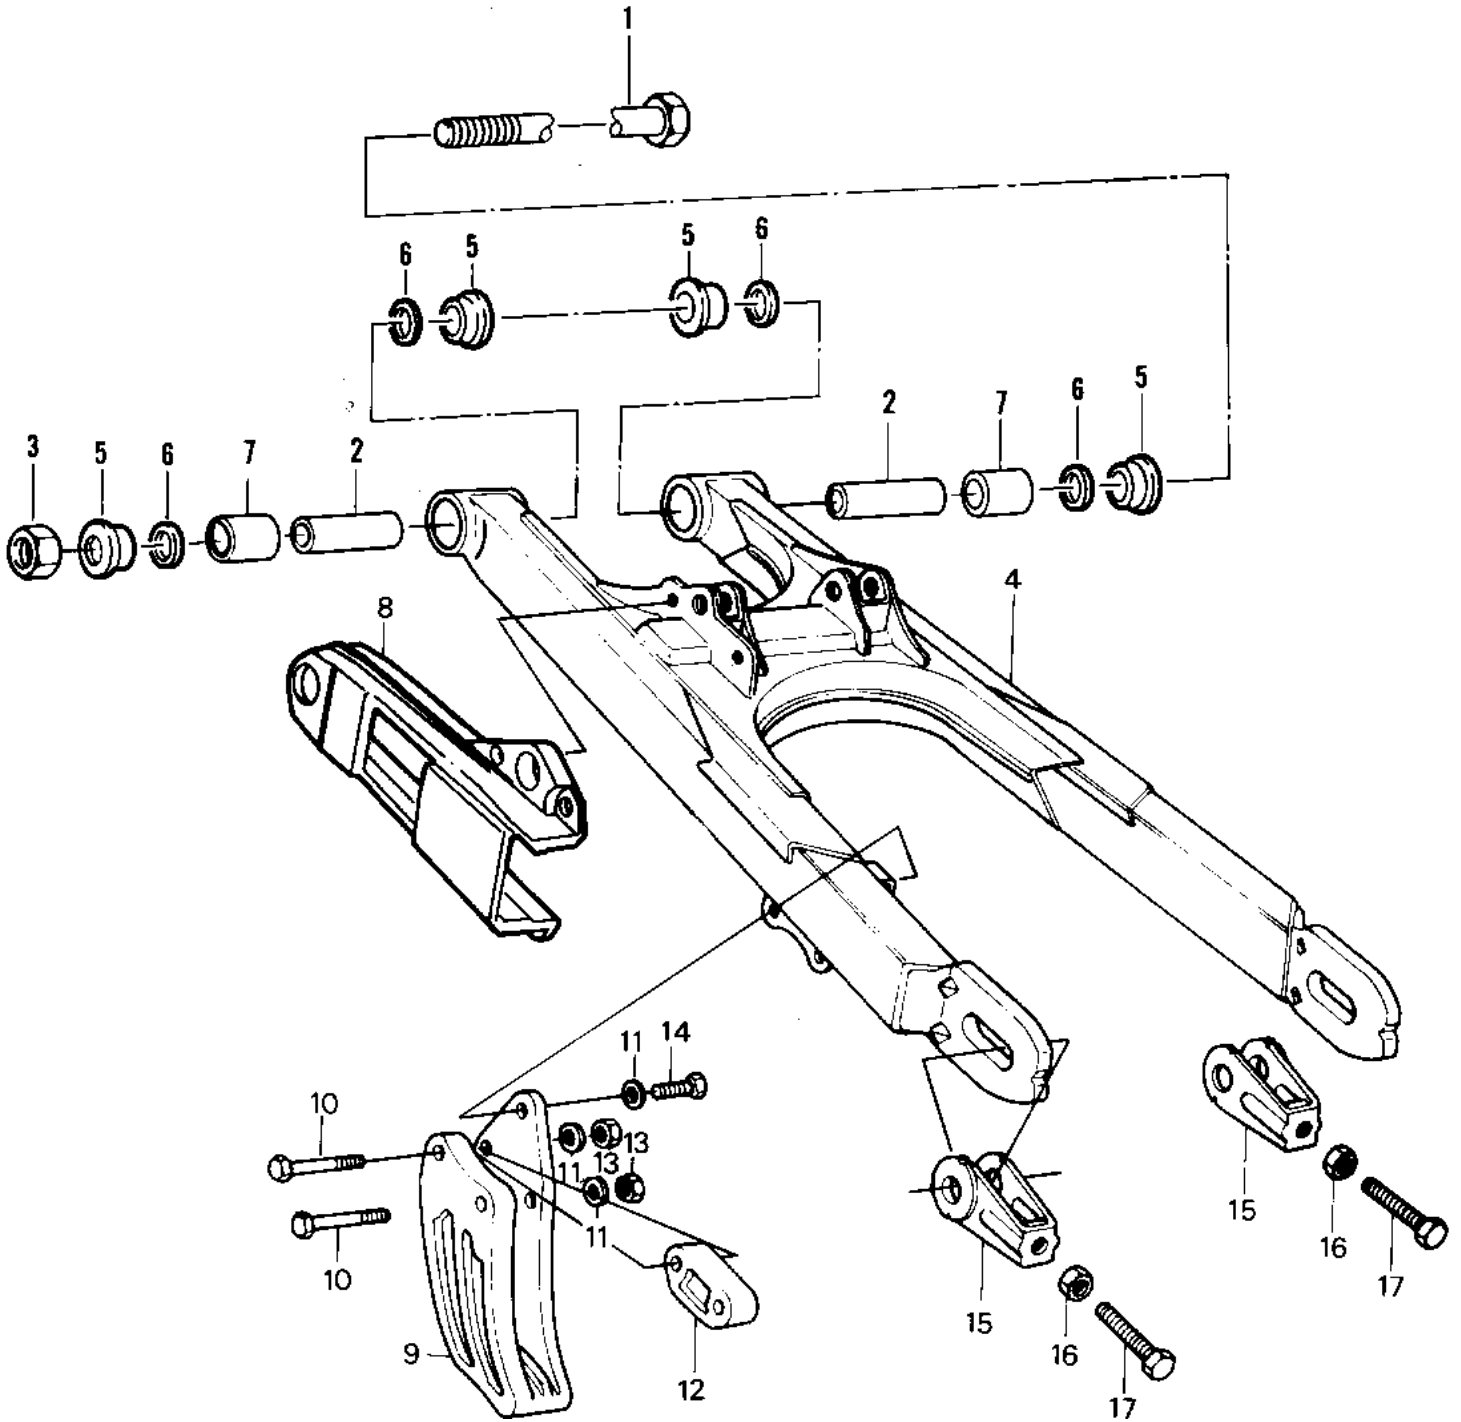

1981 KX250 PARTS DIAGRAM

SWING ARM (KX250-A6)

1981 KX250 PARTS LIST

SWING ARM (KX250-A6)

ITEM NAME	PART NUMBER	QUANTITY
SHAFT-SWING ARM (Ref # 1)	33032-1020	1
SLEEVE,SWING ARM (Ref # 2)	42036-1031	1
NUT-LOCK,14MM (Ref # 3)	92019-011	1
ARM,SWING (Ref # 4)	33001-1043	1
CAP,SWING ARM (Ref # 5)	11012-1099	1
SHIM,SWING ARM (Ref # 6)	92025-1116	1
BUSHING (Ref # 7)	92028-1072	1
GUIDE,CHAIN,FRONT (Ref # 8)	12053-1046	1
GUARD,CHAIN (Ref # 9)	55020-1038	1
BOLT-UPSET (Ref # 10)	112G0660	1
WASHER 6.5X20X1.6T (Ref # 11)	92022-125	1
GUIDE,CHAIN,REAR (Ref # 12)	12053-1039	1
NUT (Ref # 13)	92019-008	1
BOLT-UPSET,6X20 (Ref # 14)	112G0620	1
ADJUSTER,CHAIN (Ref # 15)	33040-1012	1
NUT,8MM (Ref # 16)	312G0800	1
BOLT,CHAIN ADJUSTER (Ref # 17)	92001-1027	1