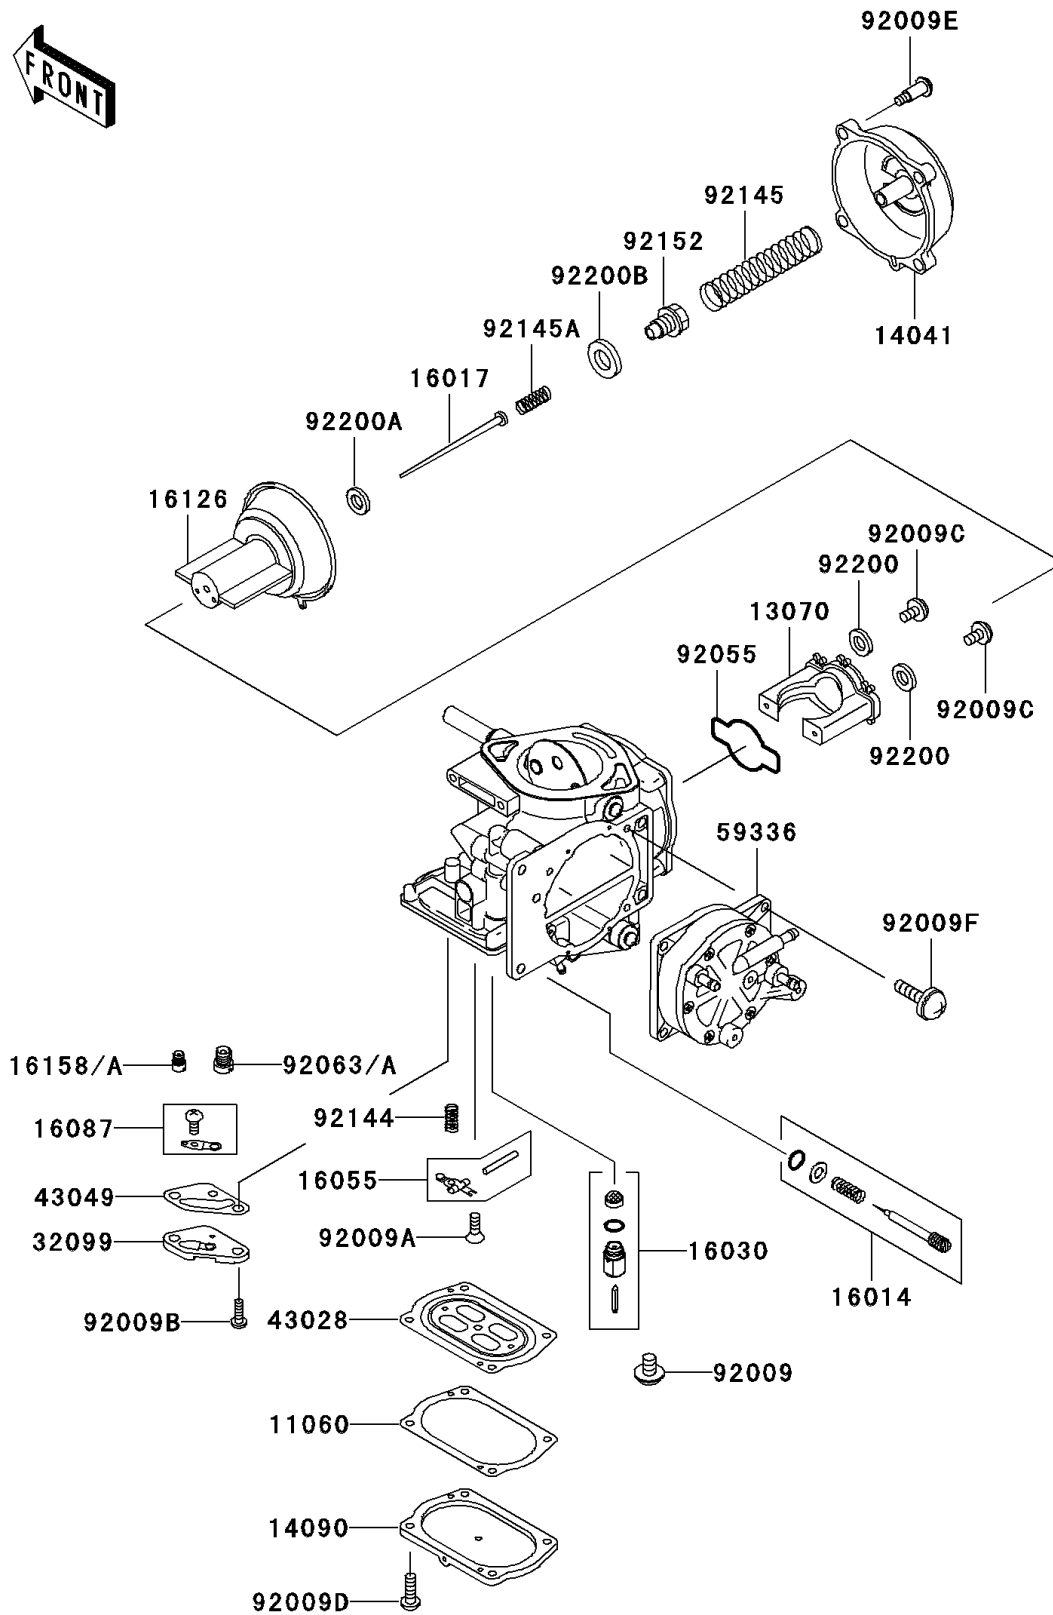

1999 Ultra 150 PARTS DIAGRAM

Carburetor Parts

E1612

1999 Ultra 150 PARTS LIST

Carburetor Parts

ITEM NAME	PART NUMBER	QUANTITY
GASKET,DIAPHRAGM COVER (Ref # 11060)	11060-3789	3
GUIDE,VACUUM VALVE (Ref # 13070)	13070-3727	3
COVER-COMP,MIXING (Ref # 14041)	14041-1100	3
COVER,DIAPHRAGM (Ref # 14090)	14090-3816	3
SCREW-PILOT AIR (Ref # 16014)	16014-3701	3
JET-NEEDLE,N8DC (Ref # 16017)	16017-3705	3
VALVE-FLOAT (Ref # 16030)	16030-3704	3
ARM-FLOAT (Ref # 16055)	16055-3703	3
VALVE-CHECK (Ref # 16087)	16087-3706	3
VALVE,VACUUM (Ref # 16126)	16126-3706	3
JET-SLOW,#48 (Ref # 16158)	16158-3724	3
JET-SLOW,#45 (Ref # 16158A)	16158-3725	3
CASE,JET (Ref # 32099)	32099-3833	3
DIAPHRAGM,CARBURETOR (Ref # 43028)	43028-3711	3
PACKING,JET CASE (Ref # 43049)	43049-3713	3
CASE-PUMP,DIAPHRAGM (Ref # 59336)	59336-3717	1
SCREW (Ref # 92009)	92009-1771	3
SCREW,3X8 (Ref # 92009A)	92009-3712	3
SCREW,4X8 (Ref # 92009B)	92009-3804	6
SCREW,VALVE GUIDE (Ref # 92009C)	92009-3839	6
SCREW,DIAPHRAGM COVER (Ref # 92009D)	92009-3840	12
SCREW,MIXING COVER (Ref # 92009E)	92009-3841	12
SCREW,6X16 (Ref # 92009F)	92009-3865	4
RING-O,VACUUM VALVE GUIDE (Ref # 92055)	92055-3749	3
JET-MAIN,#165 (Ref # 92063)	92063-3720	3
JET-MAIN,#155 (Ref # 92063A)	92063-3723	3
SPRING,FLOAT ARM (Ref # 92144)	92144-3764	3
SPRING,VALVE (Ref # 92145)	92145-3714	3
SPRING,JET NEEDLE (Ref # 92145A)	92145-3715	3

1999 Ultra 150 PARTS LIST

Carburetor Parts

ITEM NAME	PART NUMBER	QUANTITY
COLLAR,JET NEEDLE (Ref # 92152)	92152-3706	3
WASHER,VALVE GUIDE (Ref # 92200)	92200-3772	6
WASHER,JET NEEDLE (Ref # 92200A)	92200-3773	3
WASHER,JET NEEDLE COLLAR (Ref # 92200B)	92200-3774	3