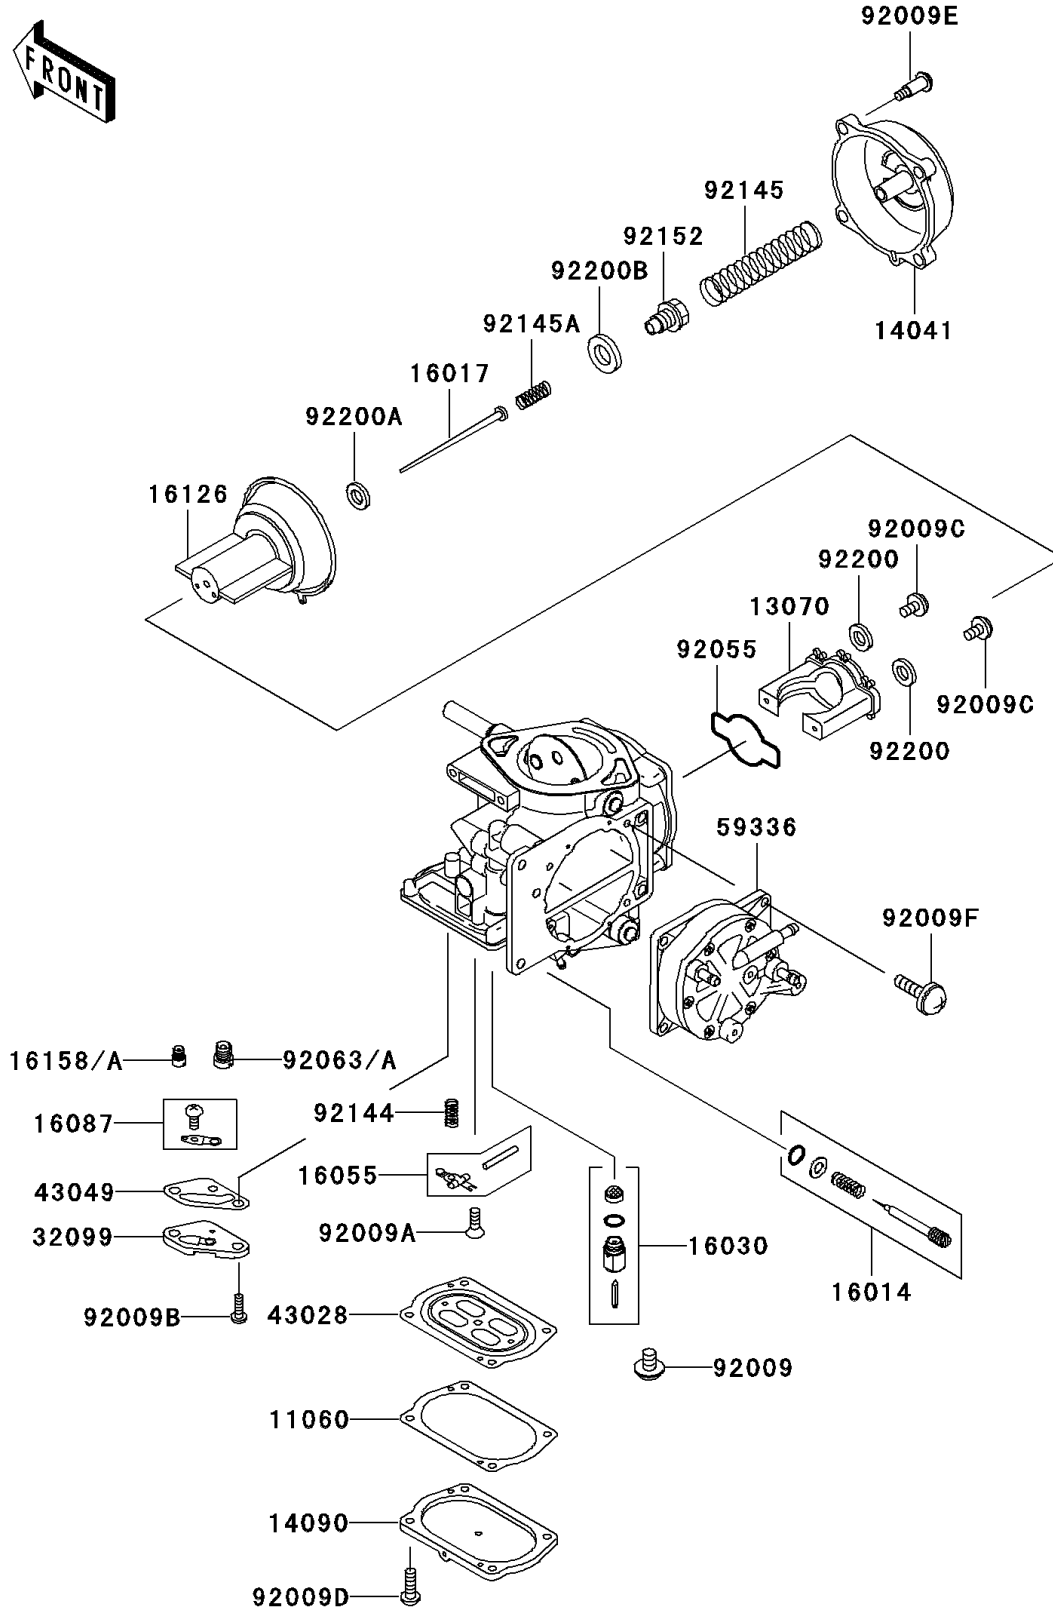

# 2001 Ultra 150 PARTS DIAGRAM

Carburetor Parts

E1612

## 2001 Ultra 150 PARTS LIST

### Carburetor Parts

ITEM NAME	PART NUMBER	QUANTITY
GASKET,DIAPHRAGM COVER (Ref # 11060)	11060-3789	3
GUIDE,VACUUM VALVE (Ref # 13070)	13070-3727	3
COVER-COMP,MIXING (Ref # 14041)	14041-1100	3
COVER,DIAPHRAGM (Ref # 14090)	14090-3816	3
SCREW-PILOT AIR (Ref # 16014)	16014-3701	3
JET-NEEDLE,N8DC (Ref # 16017)	16017-3705	3
VALVE-FLOAT (Ref # 16030)	16030-3704	3
ARM-FLOAT (Ref # 16055)	16055-3703	3
VALVE-CHECK (Ref # 16087)	16087-3706	3
VALVE,VACUUM (Ref # 16126)	16126-3706	3
JET-SLOW,#48 (Ref # 16158)	16158-3724	3
JET-SLOW,#45 (Ref # 16158A)	16158-3725	3
CASE,JET (Ref # 32099)	32099-3833	3
DIAPHRAGM,CARBURETOR (Ref # 43028)	43028-3711	3
PACKING,JET CASE (Ref # 43049)	43049-3713	3
CASE-PUMP,DIAPHRAGM (Ref # 59336)	59336-3717	1
SCREW (Ref # 92009)	92009-1771	3
SCREW,3X8 (Ref # 92009A)	92009-3712	3
SCREW,4X8 (Ref # 92009B)	92009-3804	6
SCREW,VALVE GUIDE (Ref # 92009C)	92009-3839	6
SCREW,DIAPHRAGM COVER (Ref # 92009D)	92009-3840	12
SCREW,MIXING COVER (Ref # 92009E)	92009-3841	12
SCREW,6X16 (Ref # 92009F)	92009-3865	4
RING-O,VACUUM VALVE GUIDE (Ref # 92055)	92055-3749	3
JET-MAIN,#165 (Ref # 92063)	92063-3720	3
JET-MAIN,#155 (Ref # 92063A)	92063-3723	3
SPRING,FLOAT ARM (Ref # 92144)	92144-3764	3
SPRING,VALVE (Ref # 92145)	92145-3714	3
SPRING,JET NEEDLE (Ref # 92145A)	92145-3715	3

### Carburetor Parts

ITEM NAME	PART NUMBER	QUANTITY
COLLAR,JET NEEDLE (Ref # 92152)	92152-3706	3
WASHER,VALVE GUIDE (Ref # 92200)	92200-3772	6
WASHER,JET NEEDLE (Ref # 92200A)	92200-3773	3
WASHER,JET NEEDLE COLLAR (Ref # 92200B)	92200-3774	3