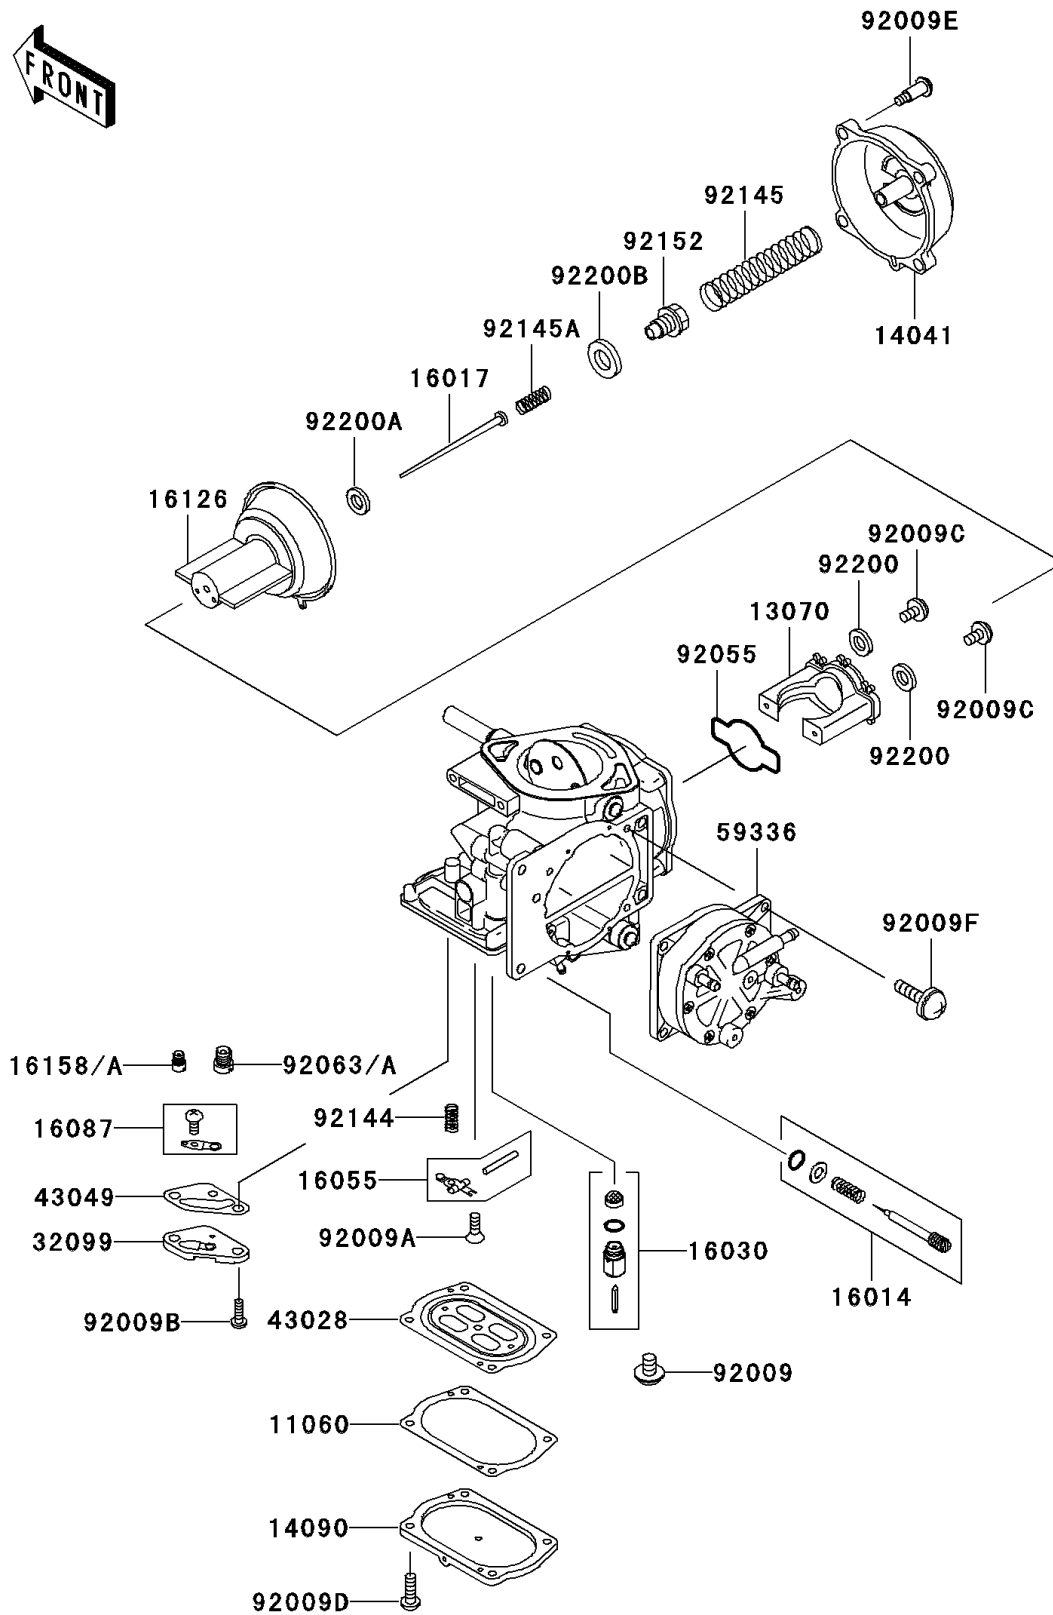

2001 Ultra 150 PARTS DIAGRAM

Carburetor Parts

E1612

2001 Ultra 150 PARTS LIST

Carburetor Parts

ITEM NAME	PART NUMBER	QUANTITY
GASKET,DIAPHRAGM COVER (Ref # 11060)	11060-3789	3
GUIDE,VACUUM VALVE (Ref # 13070)	13070-3727	3
COVER-COMP,MIXING (Ref # 14041)	14041-1100	3
COVER,DIAPHRAGM (Ref # 14090)	14090-3816	3
SCREW-PILOT AIR (Ref # 16014)	16014-3701	3
JET-NEEDLE,N8DC (Ref # 16017)	16017-3705	3
VALVE-FLOAT (Ref # 16030)	16030-3704	3
ARM-FLOAT (Ref # 16055)	16055-3703	3
VALVE-CHECK (Ref # 16087)	16087-3706	3
VALVE,VACUUM (Ref # 16126)	16126-3706	3
JET-SLOW,#48 (Ref # 16158)	16158-3724	3
JET-SLOW,#45 (Ref # 16158A)	16158-3725	3
CASE,JET (Ref # 32099)	32099-3833	3
DIAPHRAGM,CARBURETOR (Ref # 43028)	43028-3711	3
PACKING,JET CASE (Ref # 43049)	43049-3713	3
CASE-PUMP,DIAPHRAGM (Ref # 59336)	59336-3717	1
SCREW (Ref # 92009)	92009-1771	3
SCREW,3X8 (Ref # 92009A)	92009-3712	3
SCREW,4X8 (Ref # 92009B)	92009-3804	6
SCREW,VALVE GUIDE (Ref # 92009C)	92009-3839	6
SCREW,DIAPHRAGM COVER (Ref # 92009D)	92009-3840	12
SCREW,MIXING COVER (Ref # 92009E)	92009-3841	12
SCREW,6X16 (Ref # 92009F)	92009-3865	4
RING-O,VACUUM VALVE GUIDE (Ref # 92055)	92055-3749	3
JET-MAIN,#165 (Ref # 92063)	92063-3720	3
JET-MAIN,#155 (Ref # 92063A)	92063-3723	3
SPRING,FLOAT ARM (Ref # 92144)	92144-3764	3
SPRING,VALVE (Ref # 92145)	92145-3714	3
SPRING,JET NEEDLE (Ref # 92145A)	92145-3715	3

2001 Ultra 150 PARTS LIST

Carburetor Parts

ITEM NAME	PART NUMBER	QUANTITY
COLLAR,JET NEEDLE (Ref # 92152)	92152-3706	3
WASHER,VALVE GUIDE (Ref # 92200)	92200-3772	6
WASHER,JET NEEDLE (Ref # 92200A)	92200-3773	3
WASHER,JET NEEDLE COLLAR (Ref # 92200B)	92200-3774	3