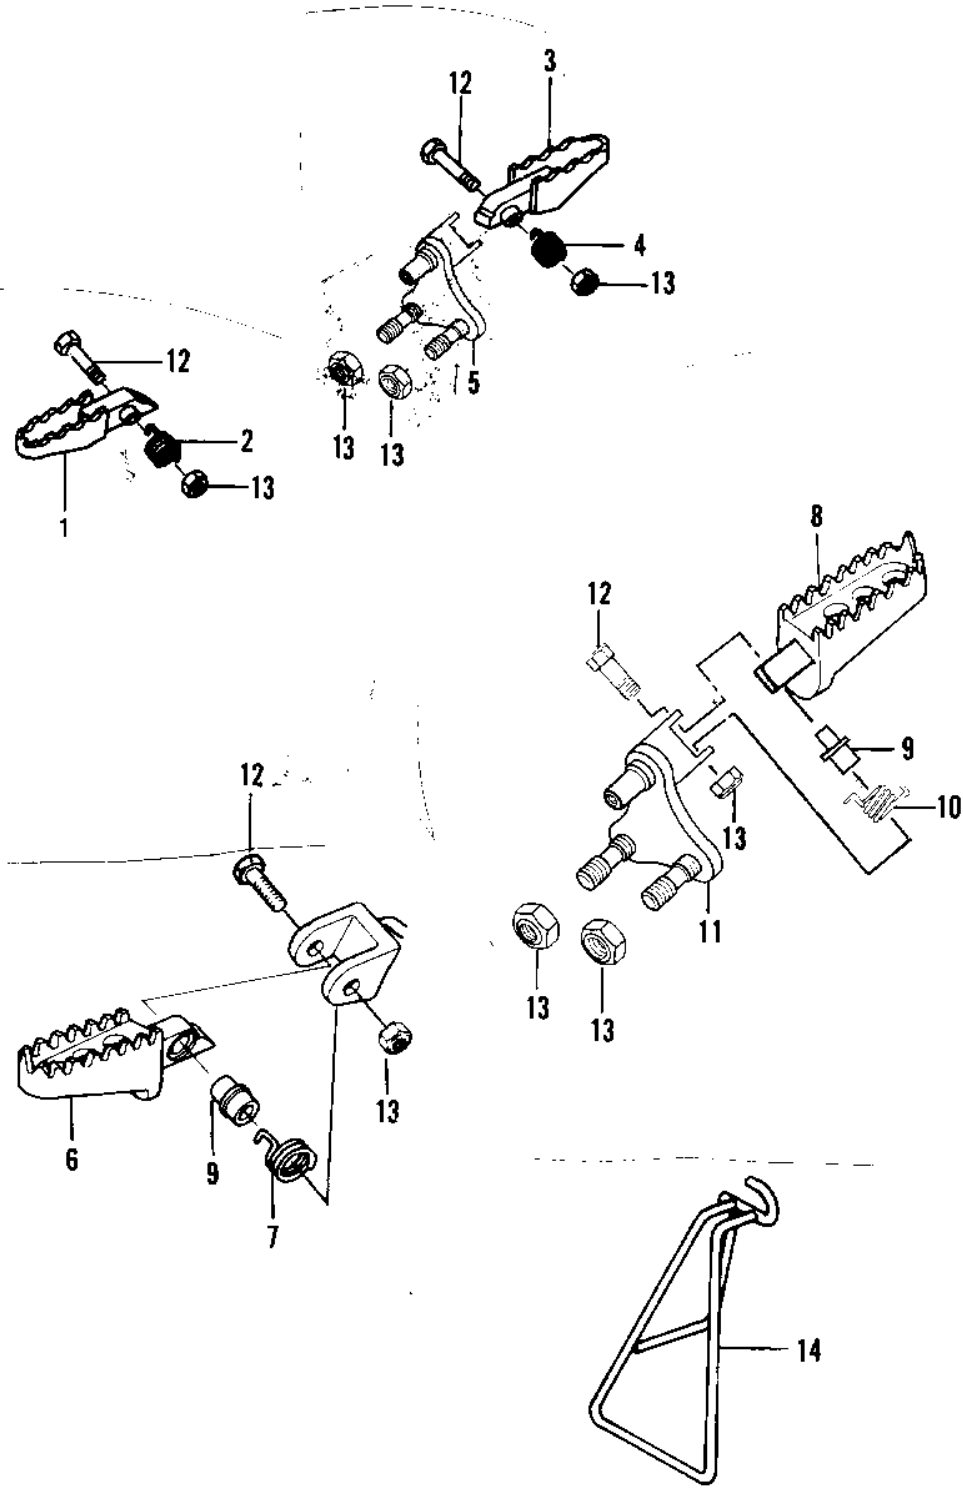

1981 KX250 PARTS DIAGRAM

FOOTRESTS/STAND

1981 KX250 PARTS LIST

FOOTRESTS/STAND

ITEM NAME	PART NUMBER	QUANTITY
STEP (Ref # 6)	34028-1034	1
SPRING,L.H,FOOTREST (Ref # 7)	92081-1254	1
STEP (Ref # 8)	34028-1033	1
COLLAR,STEP (Ref # 9)	92027-1314	2
SPRING,R.H,FOOTREST (Ref # 10)	92081-1255	1
HOLDER,STEP (Ref # 11)	34003-1092	1
BOLT,HEX HEAD 10X40 (Ref # 12)	92001-1028	2
NUT,LOCK,10MM (Ref # 13)	92019-021	4
STAND-SIDE (Ref # 14)	34024-1037	1