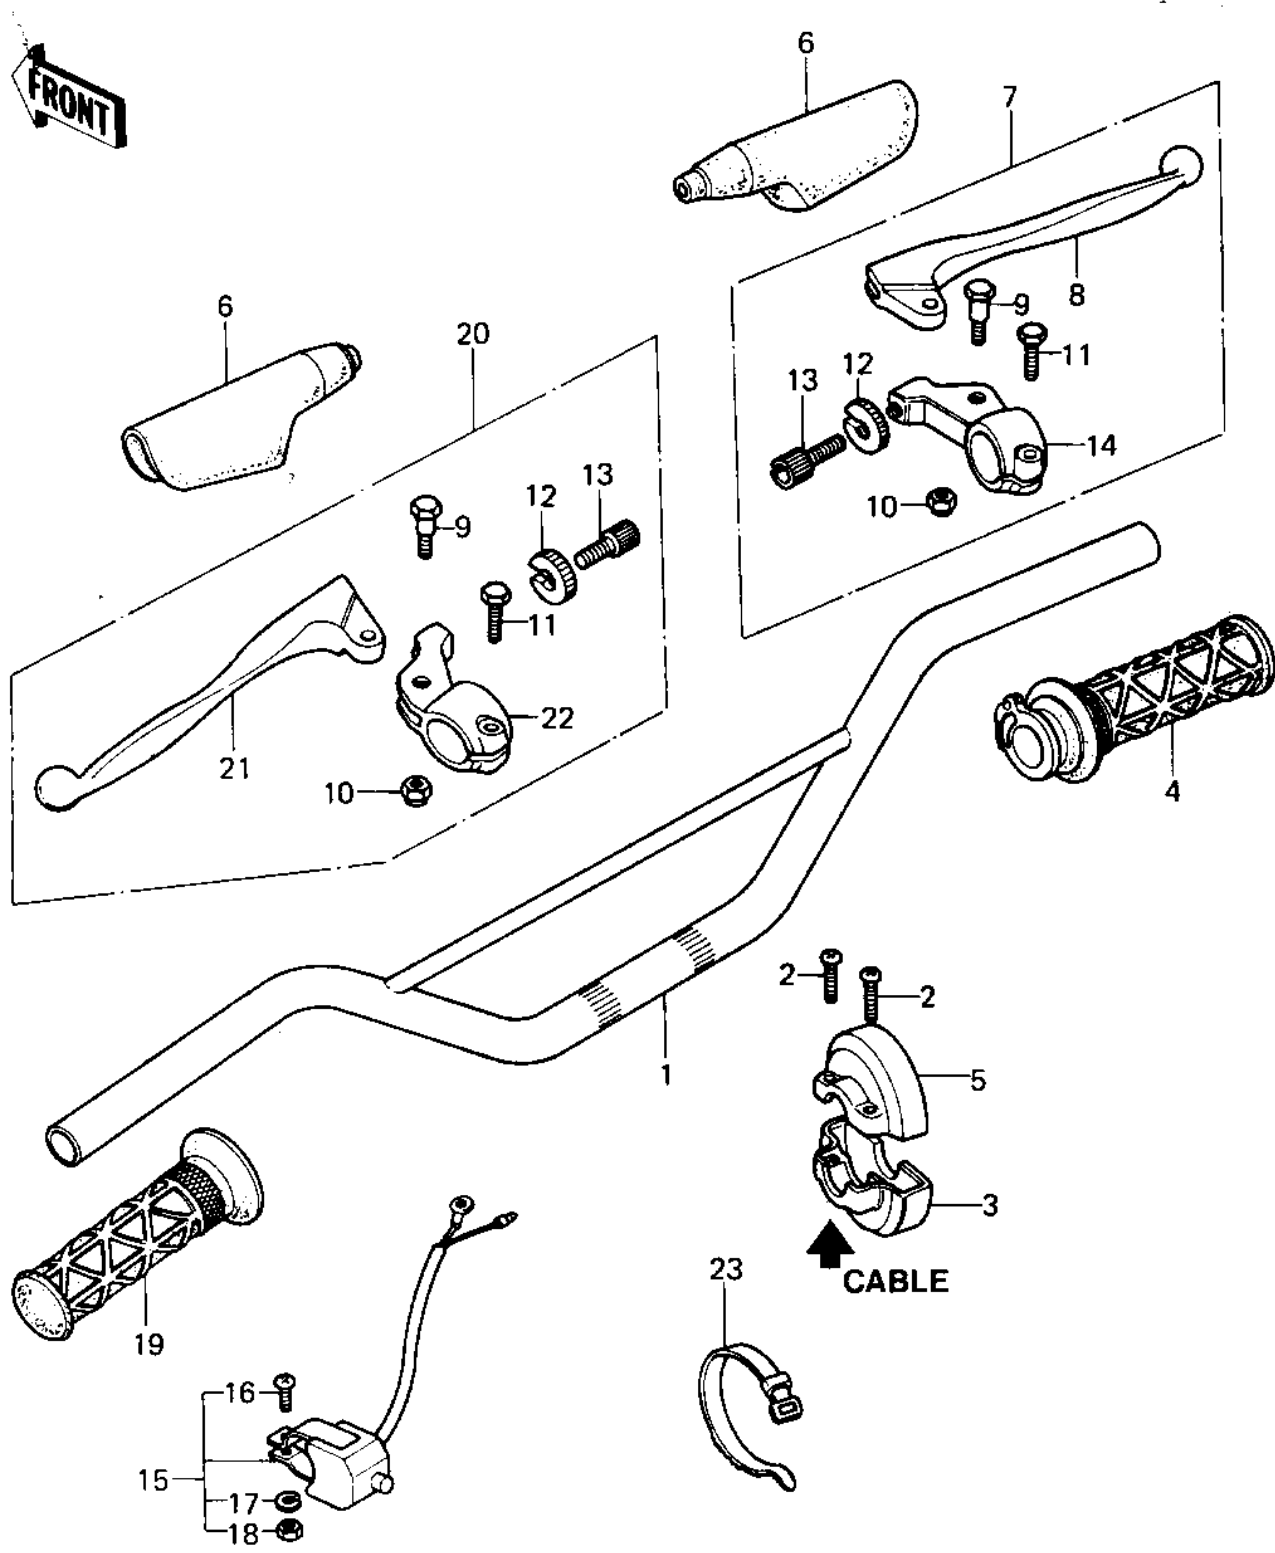

# 1981 KX250 PARTS DIAGRAM

## HANDLEBAR

# 1981 KX250 PARTS LIST

## HANDLEBAR

ITEM NAME	PART NUMBER	QUANTITY
HANDLEBAR (Ref # 1)	46003-4002	1
SCREW PAN HEAD 5X20 (Ref # 2)	220B0520	1
HOUSING-ASSY-CONTROL (Ref # 3)	46091-5006	1
HOUSING CONTROL,R.H. (Ref # 3)	32099-1011	1
GRIP-ASSY (Ref # 3)	46019-1012	1
GRIP-ASSY (Ref # 3)	46019-1012	1
CASE,R.H,GRIP,UPPER (Ref # 5)	32099-1014	1
CASE,R.H,GRIP,UPPER (Ref # 5)	32099-1014	1
DUST COVER (Ref # 6)	46071-003	1
LEVER ASSY,FRONT BRAK (Ref # 7)	46076-1003	1
FRONT BRAKE LEVER (Ref # 8)	46058-018	1
BOLT,HEX HEAD,6MM (Ref # 9)	92001-140	1
NUT (Ref # 10)	92019-008	1
BOLT-UPSET (Ref # 11)	112N0620	1
NUT,CABLE ADJUST LOCK (Ref # 12)	46056-006	1
SCREW,CABLE ADJUST (Ref # 13)	46055-009	1
HOLDER,F.BRAKE LEVER (Ref # 14)	46060-010-21	1
SWITCH,ASSY,ENG STOP (Ref # 15)	27010-1018	1
SCREW PAN HEAD 3X14 (Ref # 16)	220E0314A	1
WASHER SPRING 3MM (Ref # 17)	461F0300	1
NUT-HEX (Ref # 18)	311B0300	1
GRIP (Ref # 19)	46075-1015	1
GRIP (Ref # 19)	46075-1015	1
LEVER ASSY,CLUTCH (Ref # 20)	46076-1004	1
LEVER, CLUTCH (Ref # 21)	46092-021	1
HOLDER,CLUTCH LEVER (Ref # 22)	46094-014-21	1
BAND (Ref # 23)	92072-3505	1