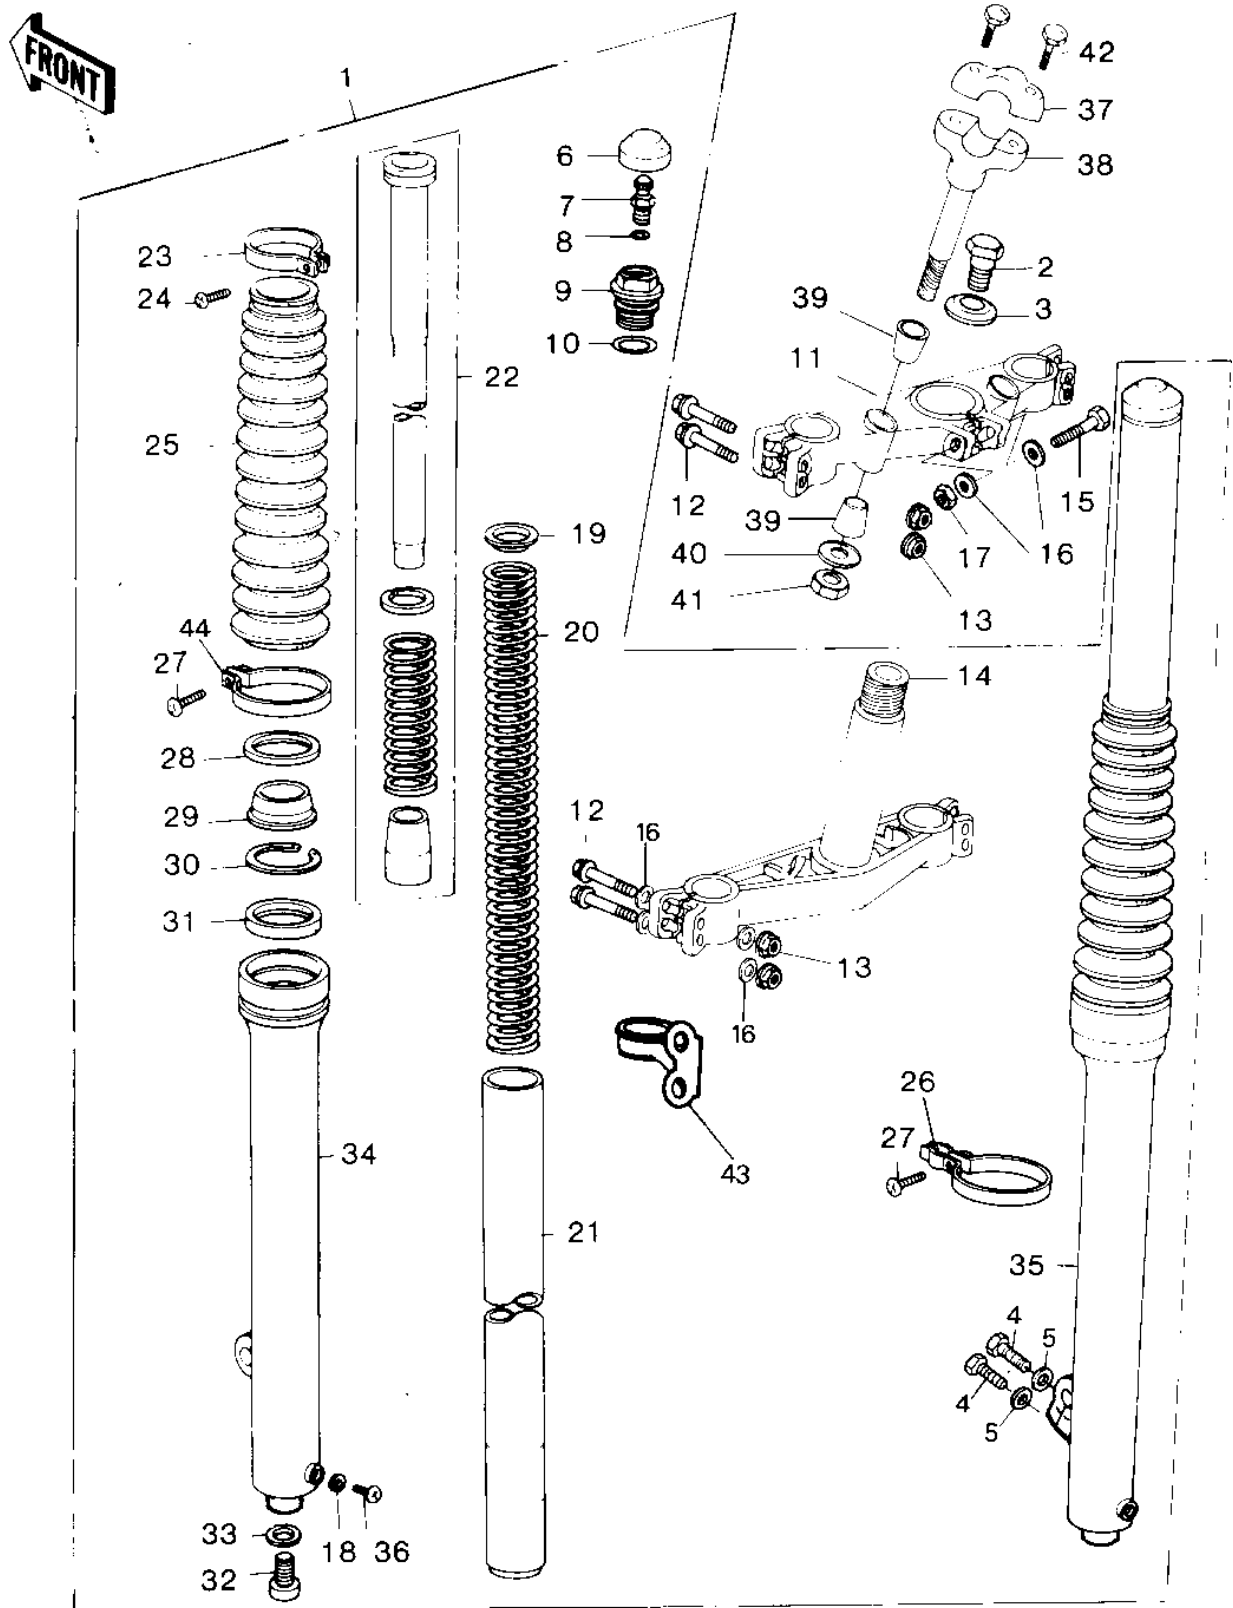

# 1981 KX250 PARTS DIAGRAM

FRONT FORK (KX250-A6)

## FRONT FORK (KX250-A6)

ITEM NAME	PART NUMBER	QUANTITY
FORK-FRONT (Ref # 1)	44001-1118	1
BOLT,FORK TOP (Ref # 2)	44041-065	1
WASHER (Ref # 3)	44043-052	1
BOLT-SMALL-UPSET 8X25 (Ref # 4)	115G0825	1
WASHER SPRING 8MM (Ref # 5)	461F0800	1
CAP,RUBBER,FORK TOP (Ref # 6)	44029-1009	1
VALVE ASSY,AIR (Ref # 7)	16126-1003	1
"0" RING,AIR VALVE (Ref # 8)	92055-1018	1
CAP,FORK TOP (Ref # 9)	44029-1008	1
"0" RING,FORK TOP CAP (Ref # 10)	92055-1050	1
HEAD,STEERING STEM (Ref # 11)	44039-4004	1
BOLT FLANGED 8X55 (Ref # 12)	92001-1398	1
NUT 8MM (Ref # 13)	311G0800	1
STEM,STEERING (Ref # 14)	44037-1048	1
NUT,LOCK,8MM (Ref # 15)	92015-1124	1
WASHER PLAIN 8MM (Ref # 16)	410B0800	1
NUT,LOCK,8MM (Ref # 17)	92015-1124	1
GASKET FORK DRAIN PLG (Ref # 18)	44045-002	1
GUIDE,FORK SPRING (Ref # 19)	44028-1003	1
SPRING,FORK INNER (Ref # 20)	44026-1042	1
TUBE,FORK INNER (Ref # 21)	44013-1028	1
CYLINDER-FORK (Ref # 22)	44022-1032	1
BAND,BOOTS (Ref # 23)	92072-1008	1
SCREW-PAN-CROS (Ref # 24)	220B0420	1
BOOT,FORK,L.GREEN (Ref # 25)	49006-1027	1
CLAMP,BOOT,L.H (Ref # 26)	92072-1026	1
SCREW PAN HEAD 6X20 (Ref # 27)	220B0620	1
CASE,DUST SHIELD (Ref # 28)	32099-1013	1
DUST SHIELD,FORK OUTR (Ref # 29)	92093-1035	1

# 1981 KX250 PARTS LIST

## FRONT FORK (KX250-A6)

ITEM NAME	PART NUMBER	QUANTITY
SNAP RING,FORK OUTER (Ref # 30)	92033-1047	1
OIL SEAL,FORK OUT TUB (Ref # 31)	92049-1042	1
BOLT,FORK CYLINDER (Ref # 32)	92001-1309	1
GASKET,FORK CYLINDER (Ref # 33)	11009-1127	1
TUBE,LH,FORK OUTER (Ref # 34)	44005-1037	1
TUBE,RH,FORK OUTER (Ref # 35)	44006-1037	1
SCREW PAN HEAD 4X8 (Ref # 36)	220B0408	1
HOLDER-HANDLEBAR (Ref # 37)	46012-008	1
HOLDER-HANDLEBAR LOW (Ref # 38)	46012-010	1
DAMPER RUBBER,HANDLE (Ref # 39)	92075-275	1
WASHER-HANDLEBAR FIT (Ref # 40)	92022-196	1
NUT,LOCK,10MM (Ref # 41)	92019-021	1
BOLT 8X38 (Ref # 42)	92001-1405	1
CLAMP,CABLE (Ref # 43)	92072-1027	1
CLAMP,BOOT,R.H (Ref # 44)	92072-1025	1