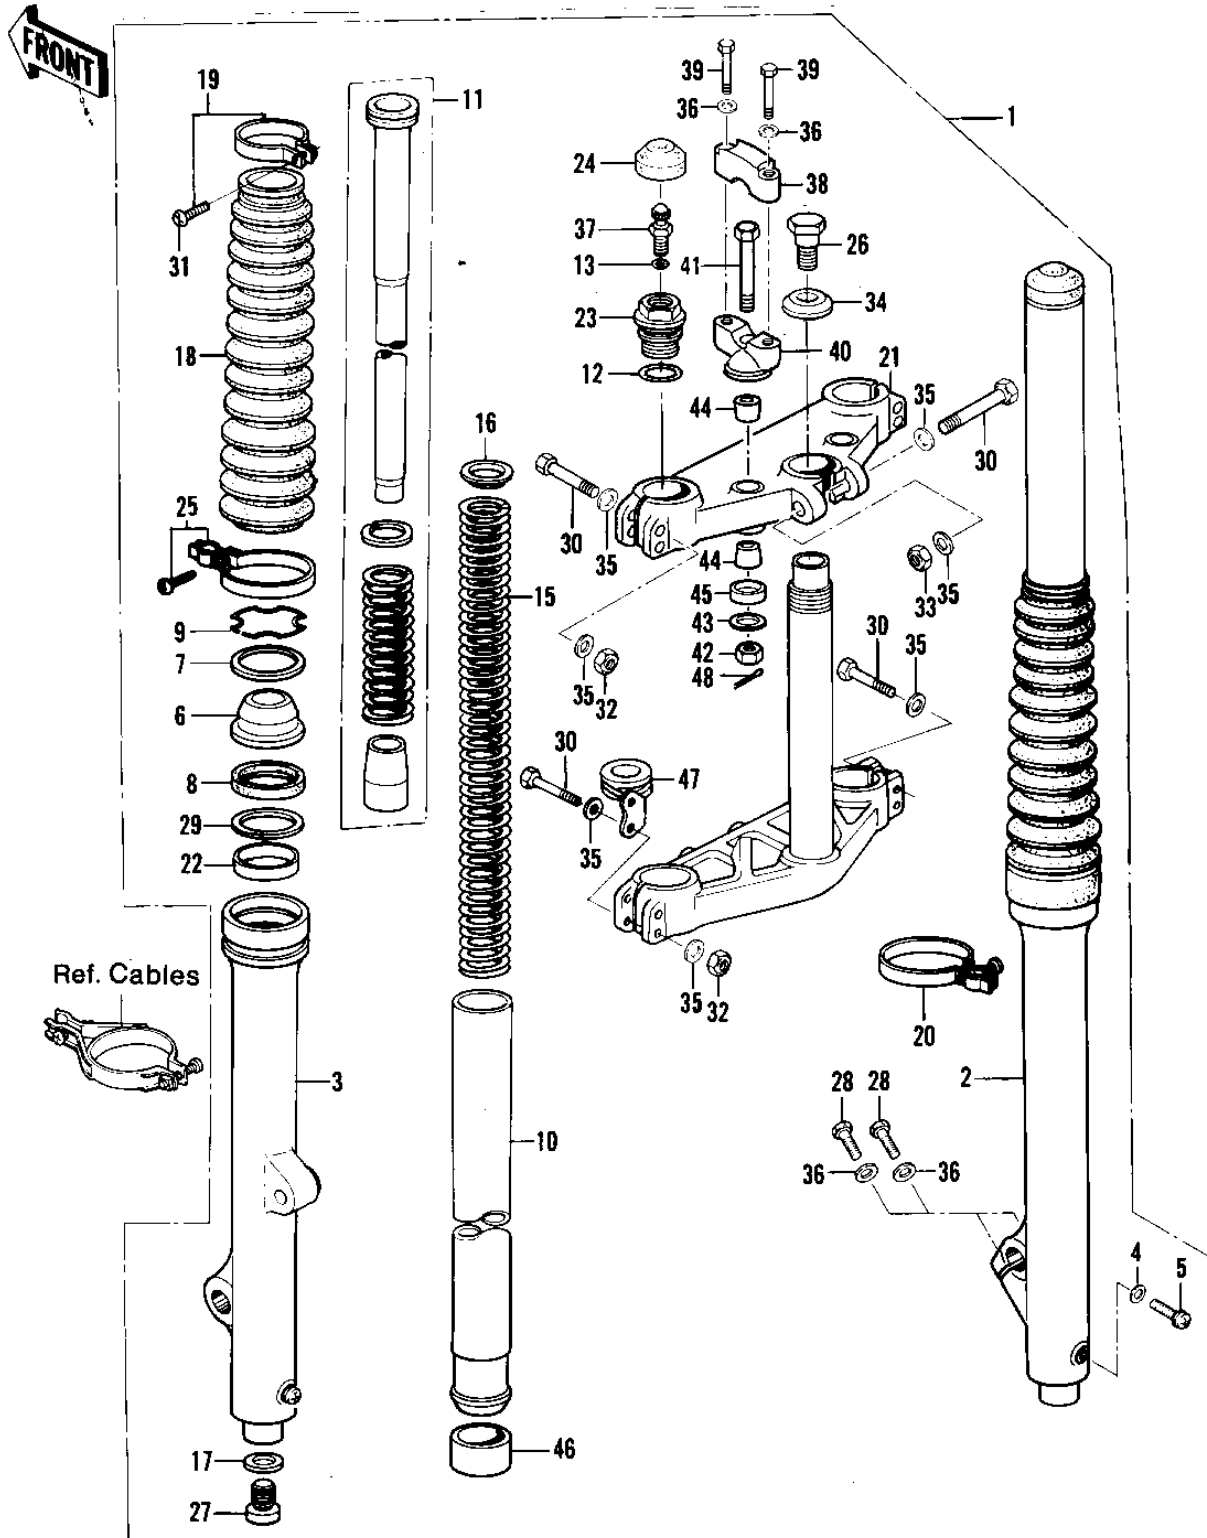

# 1981 KX250 PARTS DIAGRAM

FRONT FORK (KX250-A7)

## FRONT FORK (KX250-A7)

| ITEM NAME                       | PART NUMBER | QUANTITY |
|---------------------------------|-------------|----------|
| WASHER,FORK OUT PIPE (Ref # 29) | 92022-1262  | 1        |
| BOLT FLANGED 8X55 (Ref # 30)    | 92001-1398  | 1        |
| SCREW-PAN-CROS (Ref # 31)       | 220B0420    | 1        |
| NUT 8MM (Ref # 32)              | 311G0800    | 1        |
| NUT,LOCK,8MM (Ref # 33)         | 92015-1124  | 1        |
| WASHER (Ref # 34)               | 44043-052   | 1        |
| WASHER PLAIN 8MM (Ref # 35)     | 410B0800    | 1        |
| WASHER SPRING 8MM (Ref # 36)    | 461F0800    | 1        |
| VALVE ASSY,AIR (Ref # 37)       | 16126-1003  | 1        |
| HOLDER-HANDLE (Ref # 38)        | 46012-1014  | 1        |
| BOLT,SMALL UPSET (Ref # 39)     | 115G0835    | 1        |
| HOLDER HANDLE (Ref # 40)        | 46012-1012  | 1        |
| BOLT (Ref # 41)                 | 92001-1436  | 1        |
| NUT (Ref # 42)                  | 92015-1142  | 1        |
| WASHER,FORK OUT PIPE (Ref # 43) | 92022-1262  | 1        |
| DAMPER,RUBBER (Ref # 44)        | 92075-1307  | 1        |
| COVER-DAMPER RUBBER (Ref # 45)  | 11012-1165  | 1        |
| BUSHING,FORK PIPE (Ref # 46)    | 92028-1126  | 1        |
| CLAMP,CABLE (Ref # 47)          | 92072-1027  | 1        |
| PIN COTTER 2.0X20 (Ref # 4)     | 550D2020    | 1        |