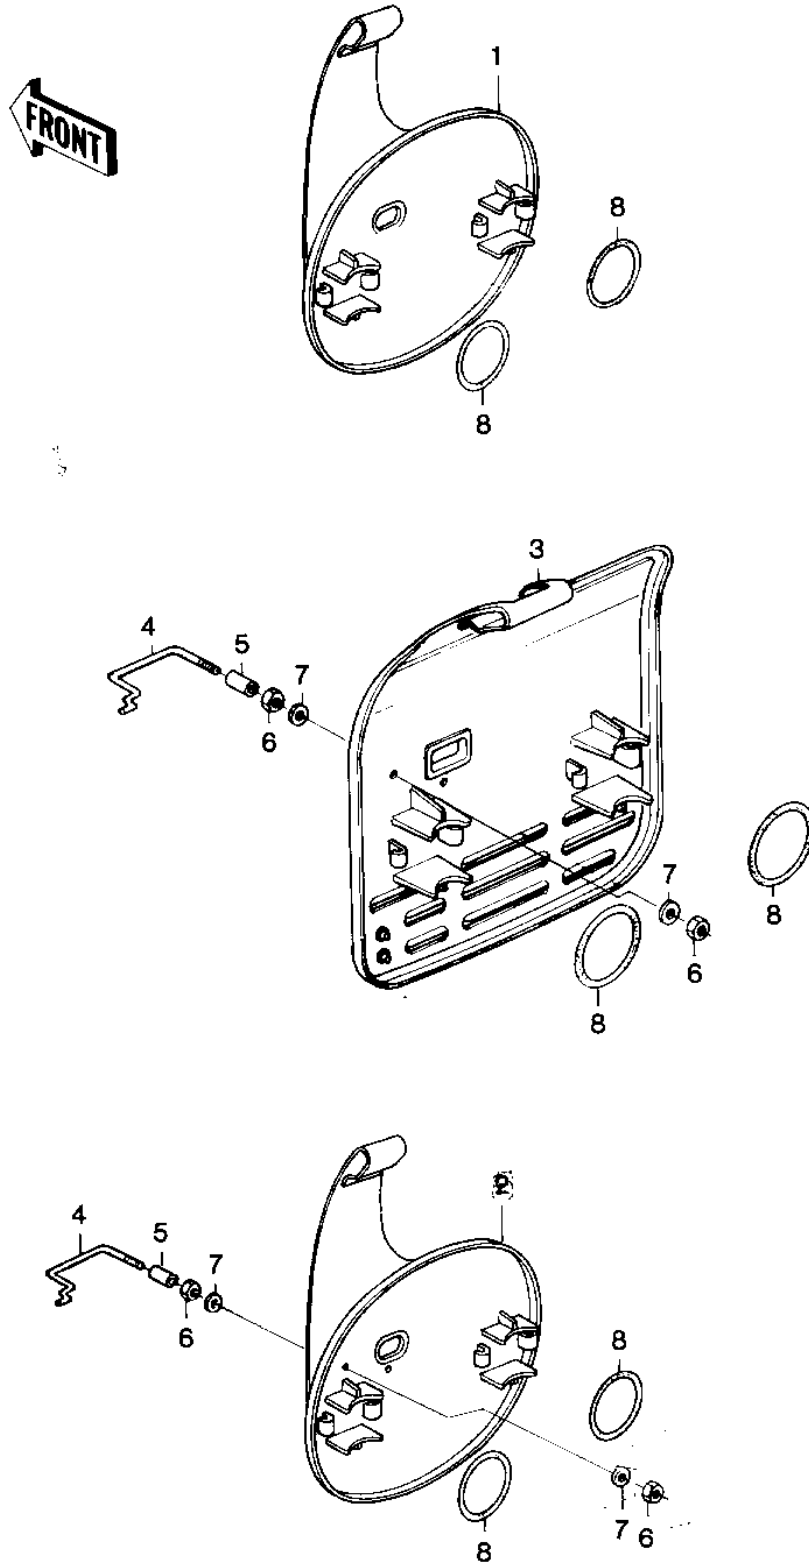

# 1980 KX250 PARTS DIAGRAM

## NUMBER PLATE

# 1980 KX250 PARTS LIST

## NUMBER PLATE

ITEM NAME	PART NUMBER	QUANTITY
PLATE-NUMBER,L.GREEN (Ref # 1)	58029-1008-D4	1
UNAVAILABLE IN PRICE BOOK (Ref # 2)	58029-1008-21	1
PLATE-NUMBER,F.BLACK (Ref # 3)	58029-1009-21	1
GUIDE,CABLE (Ref # 4)	13070-1031	1
ROLLER,CABLE GUIDE (Ref # 5)	92122-1011	1
NUT-HEX (Ref # 6)	311B0300	2
WASHER PLAIN 3MM (Ref # 7)	410B0300	2
"O" RING,70MM (Ref # 8)	671B2570	2