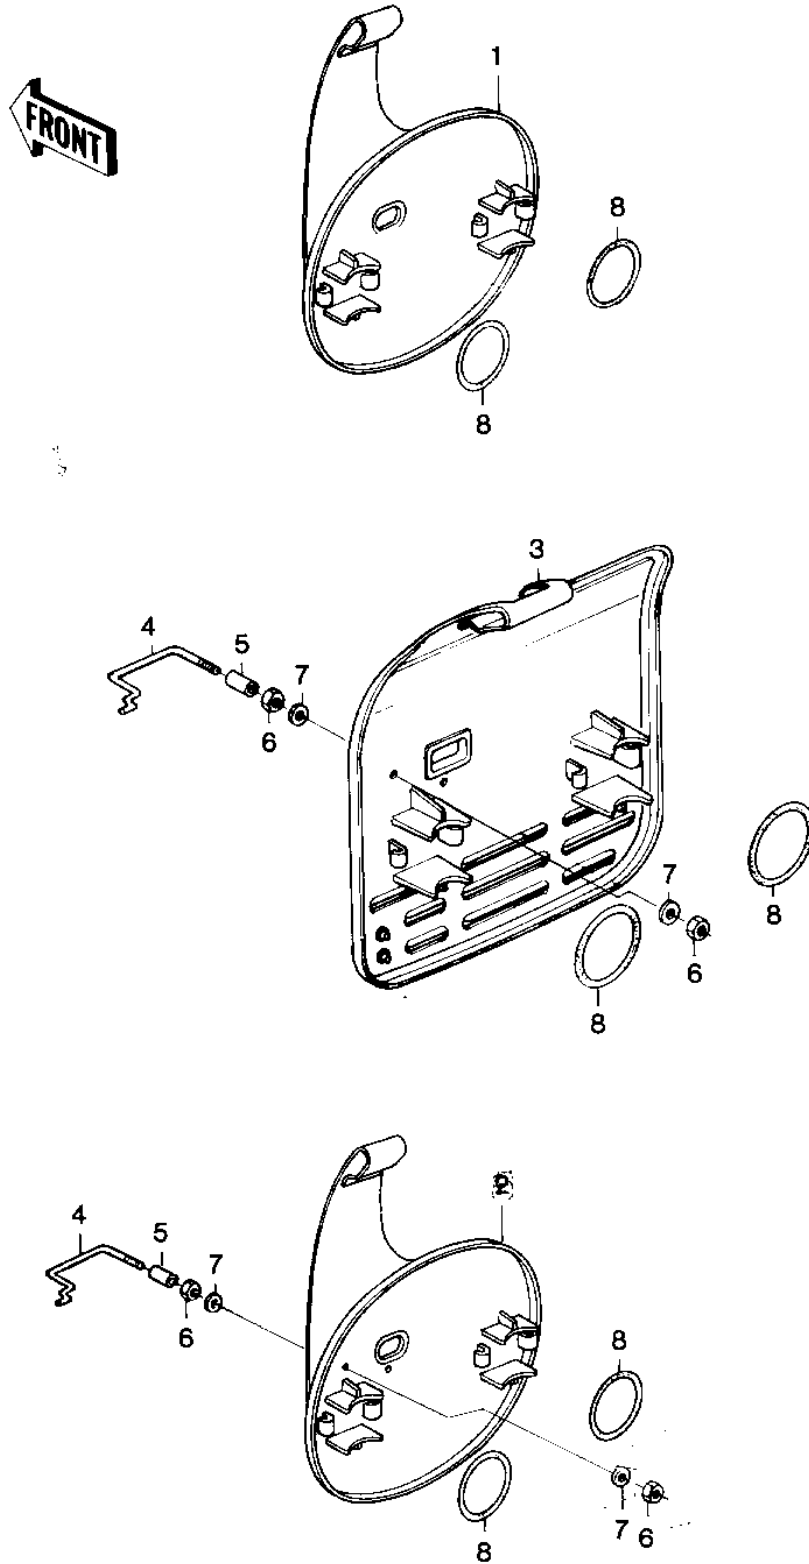

1981 KX250 PARTS DIAGRAM

NUMBER PLATE

1981 KX250 PARTS LIST

NUMBER PLATE

ITEM NAME	PART NUMBER	QUANTITY
PLATE-NUMBER,L.GREEN (Ref # 1)	58029-1008-D4	1
UNAVAILABLE IN PRICE BOOK (Ref # 2)	58029-1008-21	1
PLATE-NUMBER,F.BLACK (Ref # 3)	58029-1009-21	1
GUIDE,CABLE (Ref # 4)	13070-1031	1
ROLLER,CABLE GUIDE (Ref # 5)	92122-1011	1
NUT-HEX (Ref # 6)	311B0300	1
WASHER PLAIN 3MM (Ref # 7)	410B0300	1
"O" RING,70MM (Ref # 8)	671B2570	1