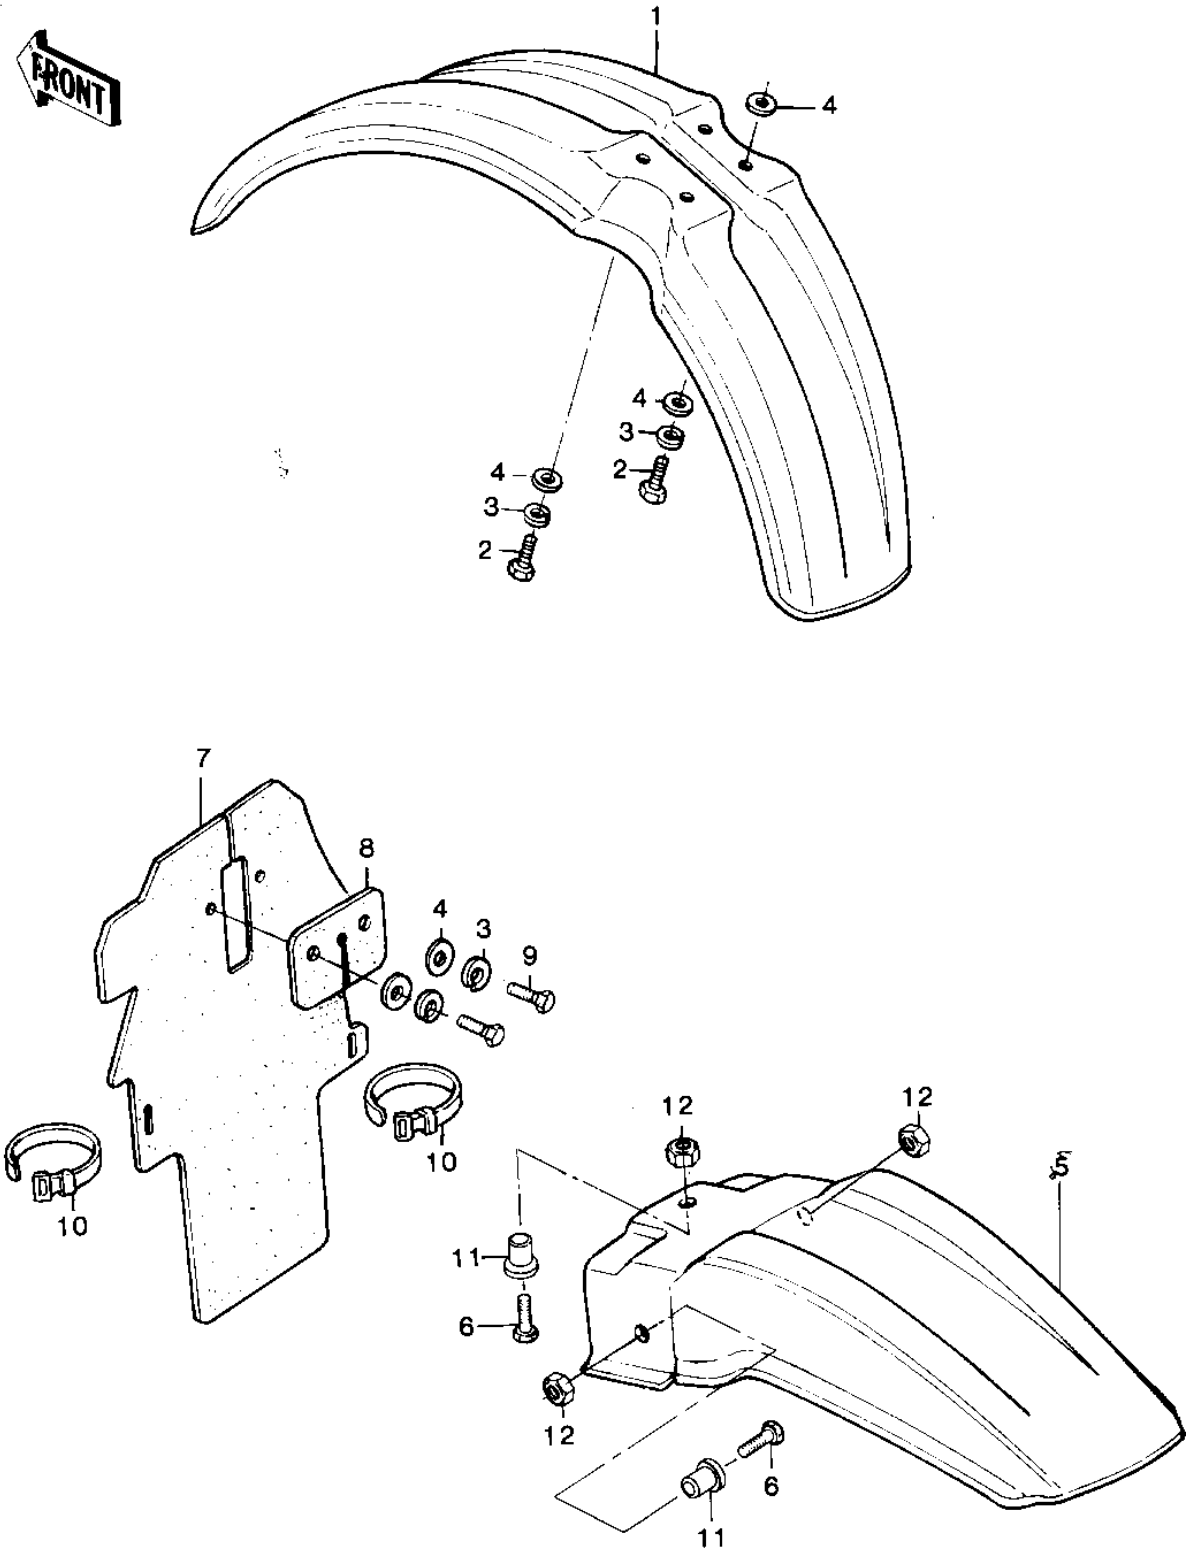

1981 KX250 PARTS DIAGRAM

FENDERS

F2170-0005

1981 KX250 PARTS LIST

FENDERS

ITEM NAME	PART NUMBER	QUANTITY
FENDER-FRONT,L.GREEN (Ref # 1)	35004-1233-6W	1
BOLT-UPSET (Ref # 2)	112G0618	1
BOLT-UPSET,6X16 (Ref # 2)	112G0616	1
WASHER SPRING 6MM (Ref # 3)	461F0600	1
WASHER 6.5X20X1.6T (Ref # 4)	92022-125	1
FENDER-RR,L.GREEN (Ref # 5)	35022-1043-6W	1
BOLT-UPSET,6X12 (Ref # 6)	112G0612	1
BOLT-UPSET 6X14 (Ref # 6)	112B0614	1
FLAP (Ref # 7)	35019-1013	1
FLAP,REAR FENDER (Ref # 8)	35019-1019	1
BOLT-UPSET,6X12 (Ref # 9)	112G0612	1
BAND (Ref # 10)	92072-3505	1
COLLAR (Ref # 11)	92027-1260	1
NUT (Ref # 12)	92019-008	1