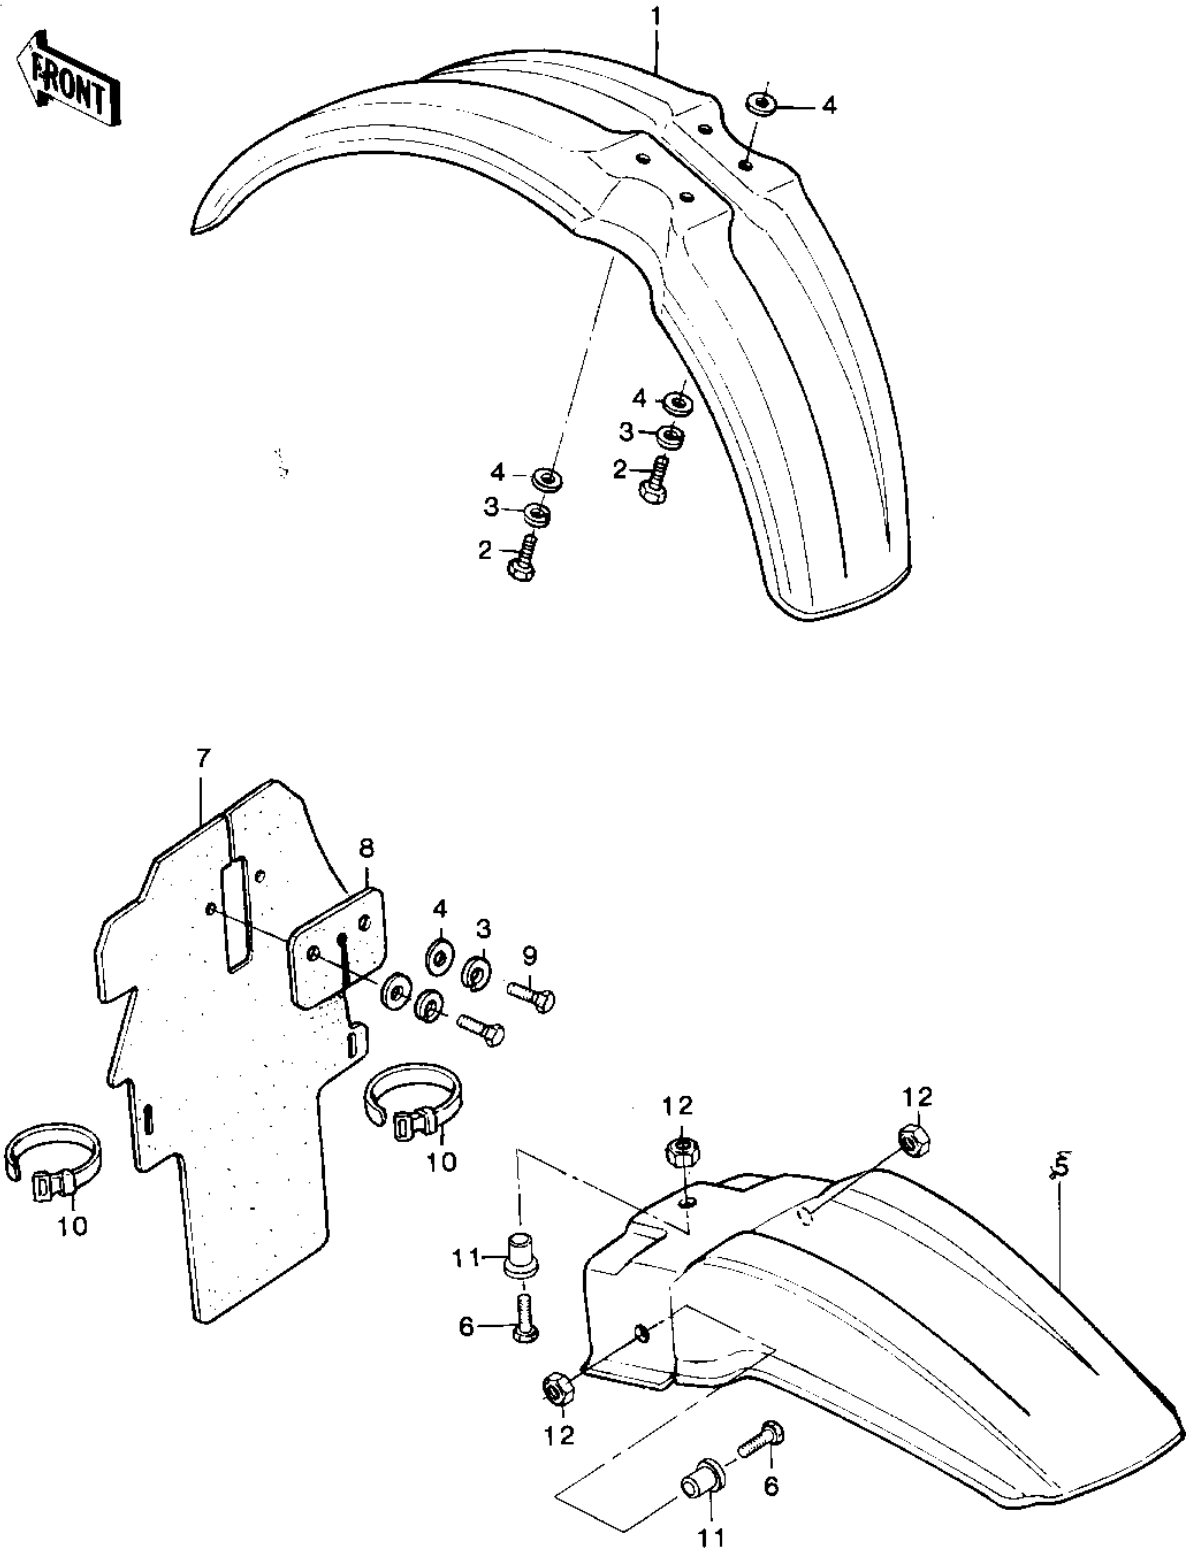

# 1981 KX250 PARTS DIAGRAM

FENDERS

F2170-0005

# 1981 KX250 PARTS LIST

## FENDERS

ITEM NAME	PART NUMBER	QUANTITY
FENDER-FRONT,L.GREEN (Ref # 1)	35004-1233-6W	1
BOLT-UPSET (Ref # 2)	112G0618	1
BOLT-UPSET,6X16 (Ref # 2)	112G0616	1
WASHER SPRING 6MM (Ref # 3)	461F0600	1
WASHER 6.5X20X1.6T (Ref # 4)	92022-125	1
FENDER-RR,L.GREEN (Ref # 5)	35022-1043-6W	1
BOLT-UPSET,6X12 (Ref # 6)	112G0612	1
BOLT-UPSET 6X14 (Ref # 6)	112B0614	1
FLAP (Ref # 7)	35019-1013	1
FLAP,REAR FENDER (Ref # 8)	35019-1019	1
BOLT-UPSET,6X12 (Ref # 9)	112G0612	1
BAND (Ref # 10)	92072-3505	1
COLLAR (Ref # 11)	92027-1260	1
NUT (Ref # 12)	92019-008	1