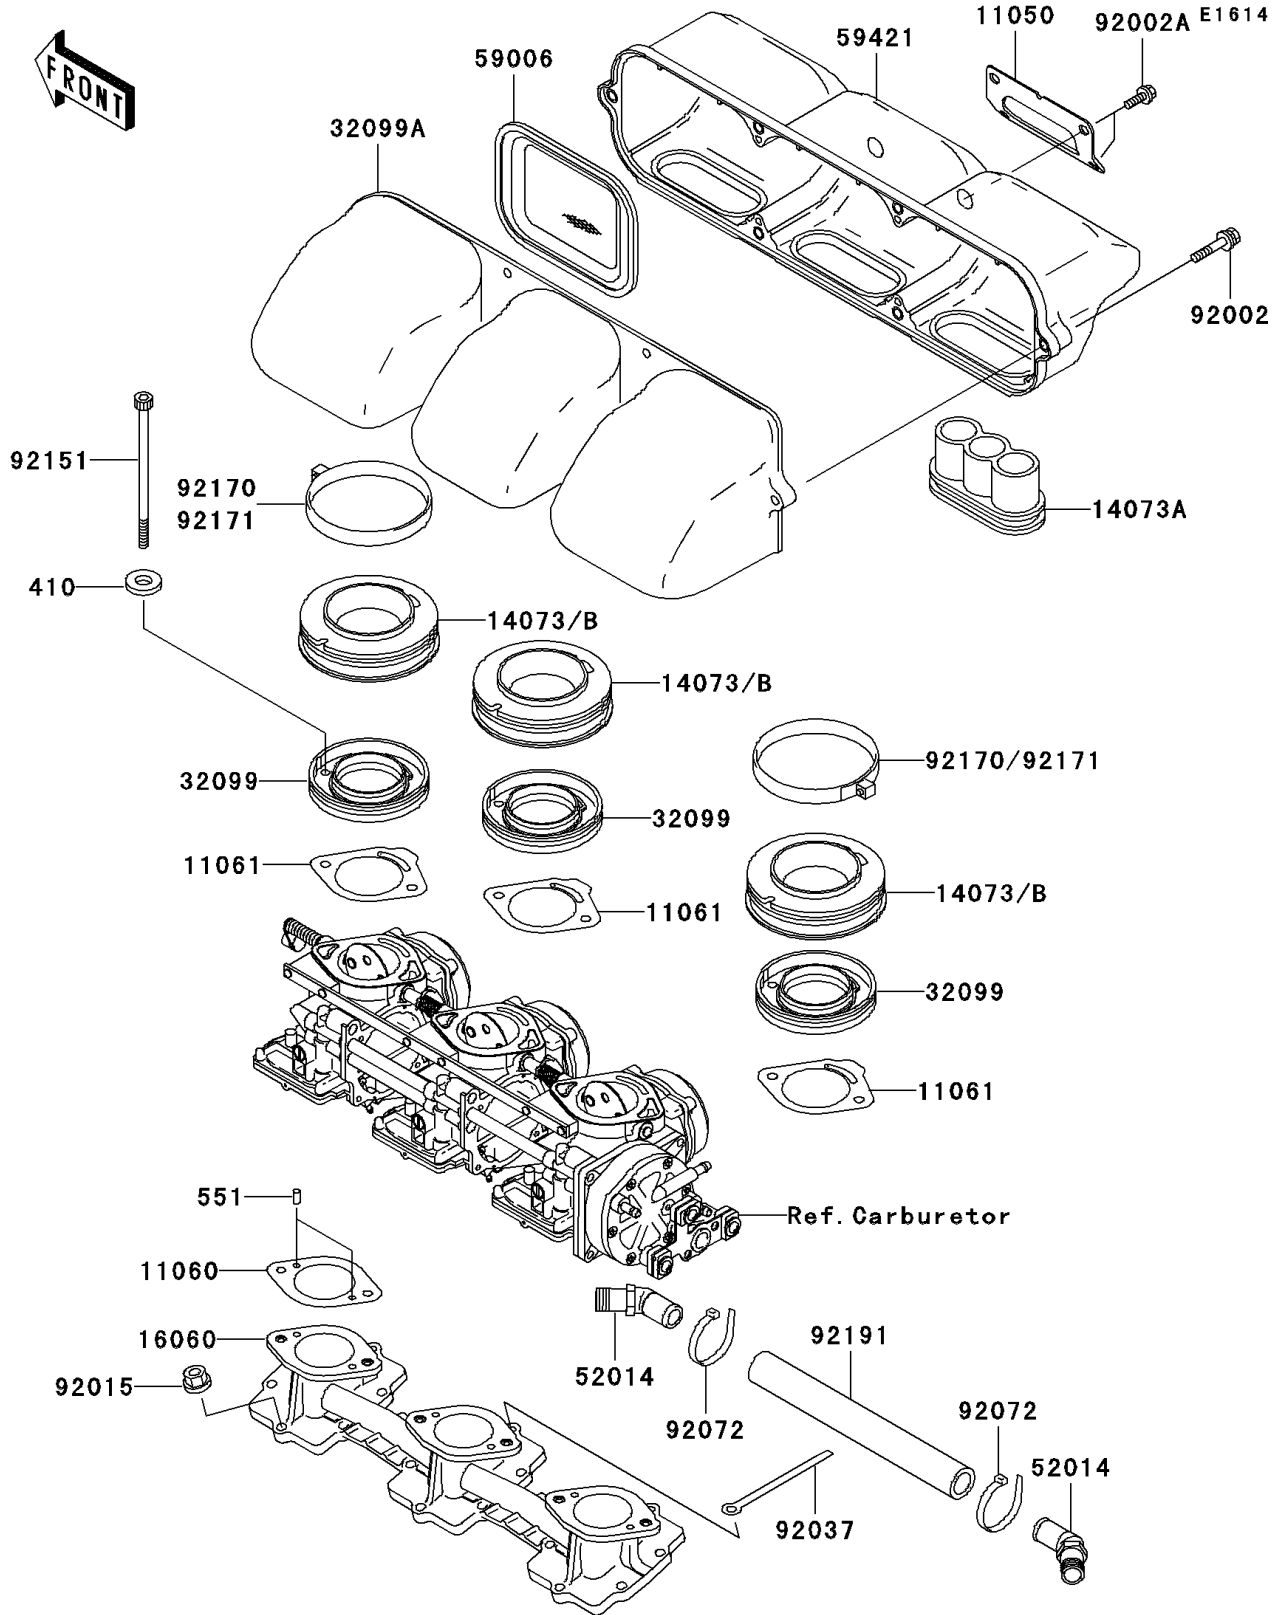

2001 Ultra 150 PARTS DIAGRAM

Flame Arrester

2001 Ultra 150 PARTS LIST

Flame Arrester

ITEM NAME	PART NUMBER	QUANTITY
WASHER-PLAIN-SMALL,6MM (Ref # 410)	410S0600	6
PIN-DOWEL (Ref # 551)	551R0408	6
BRACKET (Ref # 11050)	11050-3754	1
GASKET (Ref # 11060)	11060-3788	3
GASKET,CARBURETOR (Ref # 11061)	11061-3704	3
DUCT (Ref # 14073A)	14073-3776	3
DUCT (Ref # 14073B)	14073-3785	3
PIPE-INTAKE (Ref # 16060)	16060-3708	1
CASE (Ref # 32099)	32099-3831	3
CASE,ARRESTER (Ref # 32099A)	32099-3843	1
ELBOW (Ref # 52014)	52014-3714	2
ARRESTER-FLAME (Ref # 59006)	59006-3715	3
COVER-INTAKE (Ref # 59421)	59421-3728	1
BOLT,6X35 (Ref # 92002)	92002-3715	6
BOLT,6X16 (Ref # 92002A)	92002-3728	4
NUT,6MM (Ref # 92015)	92015-3767	18
CLAMP,L=100 (Ref # 92037)	92037-3736	1
BAND (Ref # 92072)	92072-3848	2
BOLT,SOCKET,6X120 (Ref # 92151)	92151-3732	6
CLAMP (Ref # 92171)	92171-3707	2
TUBE,16.5X24.5X203 (Ref # 92191)	92191-3837	1