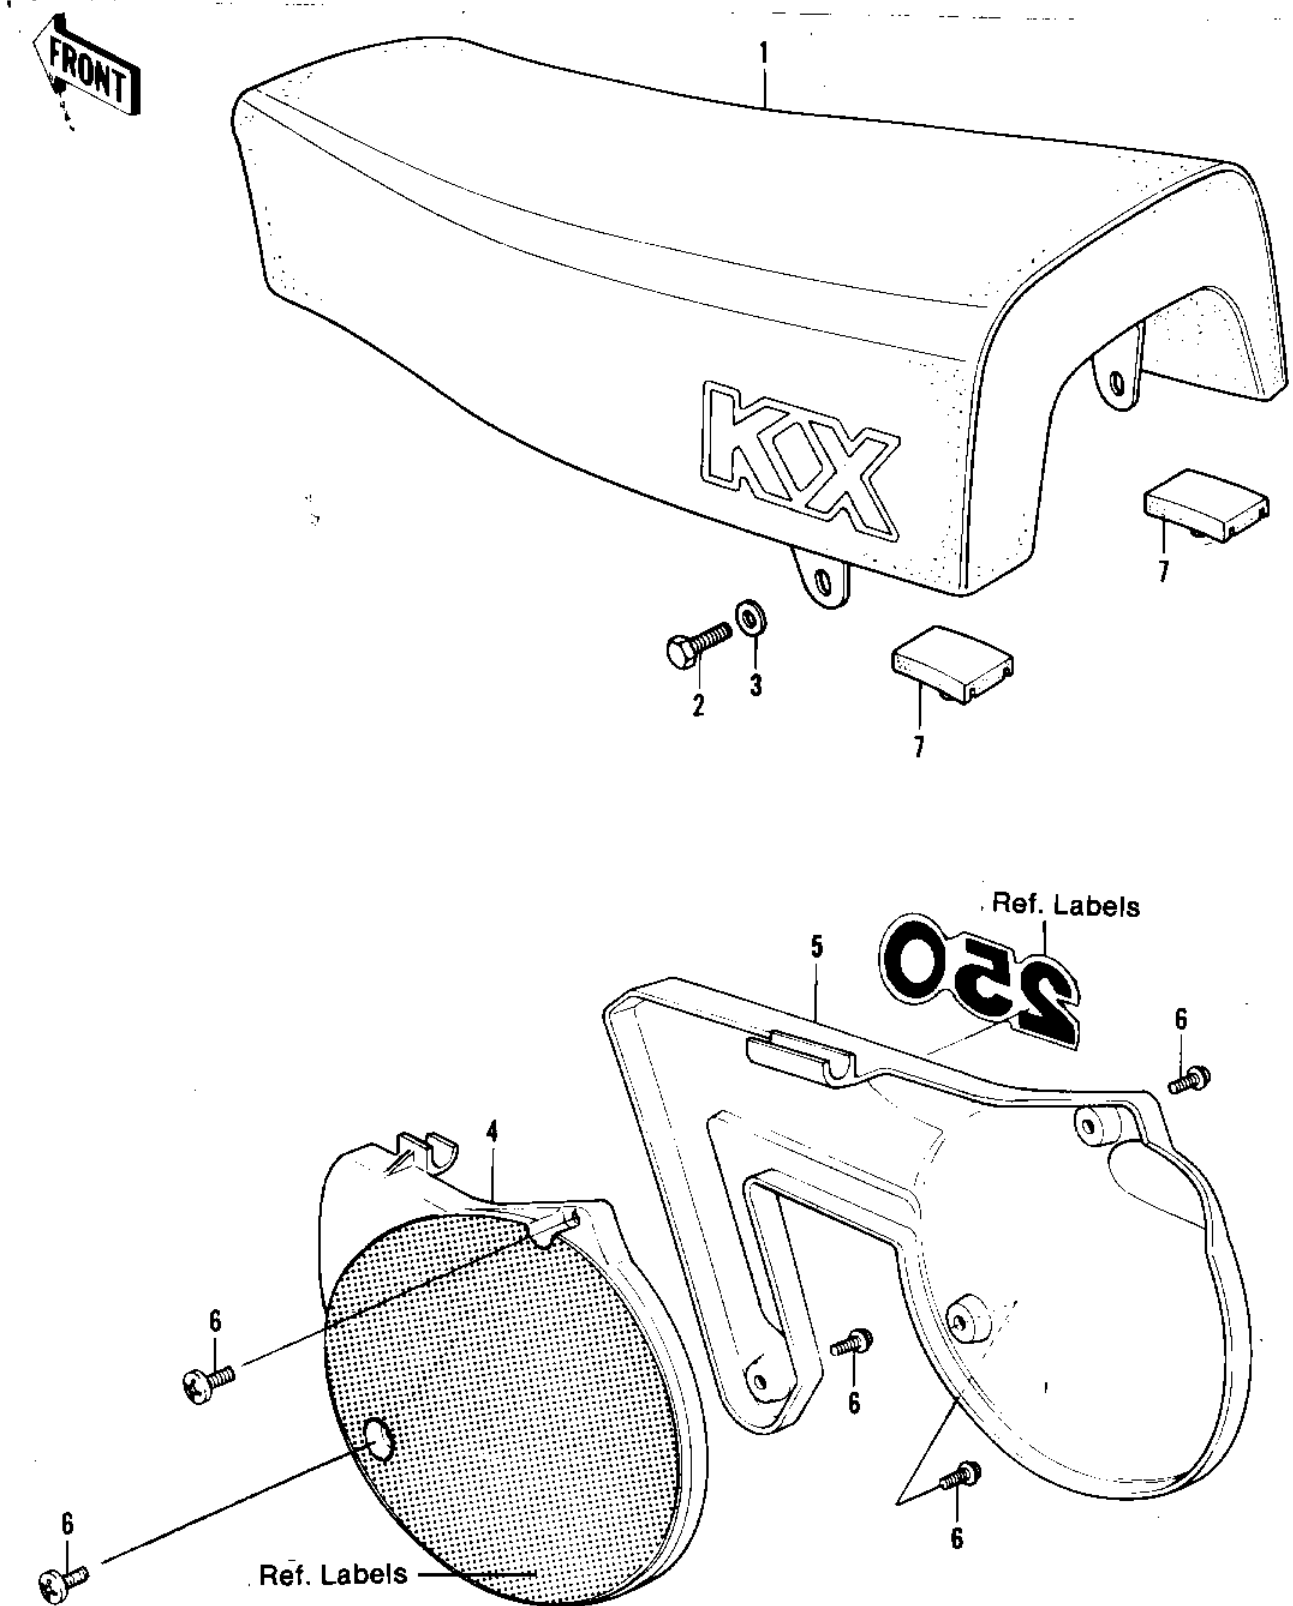

1980 KX250 PARTS DIAGRAM

SEAT/SIDE COVERS

1980 KX250 PARTS LIST

SEAT/SIDE COVERS

ITEM NAME	PART NUMBER	QUANTITY
SEAT-ASSY (Ref # 1)	53001-1106	1
SEAT-ASSY (Ref # 1)	53001-1106	1
BOLT SMALL (Ref # 2)	114G0812	2
BOLT-SMALL-UPSET,8X16 (Ref # 2)	115G0816	2
WASHER PLAIN 8MM (Ref # 3)	411B0800	2
COVER,SIDE,L.H. (Ref # 4)	36001-1081-7F	1
COVER-SIDE,RH,F.BLACK (Ref # 5)	36001-1082-21	1
SCREW,6X14 (Ref # 6)	92009-1287	5
DAMPER,SEAT (Ref # 7)	92075-1226	2