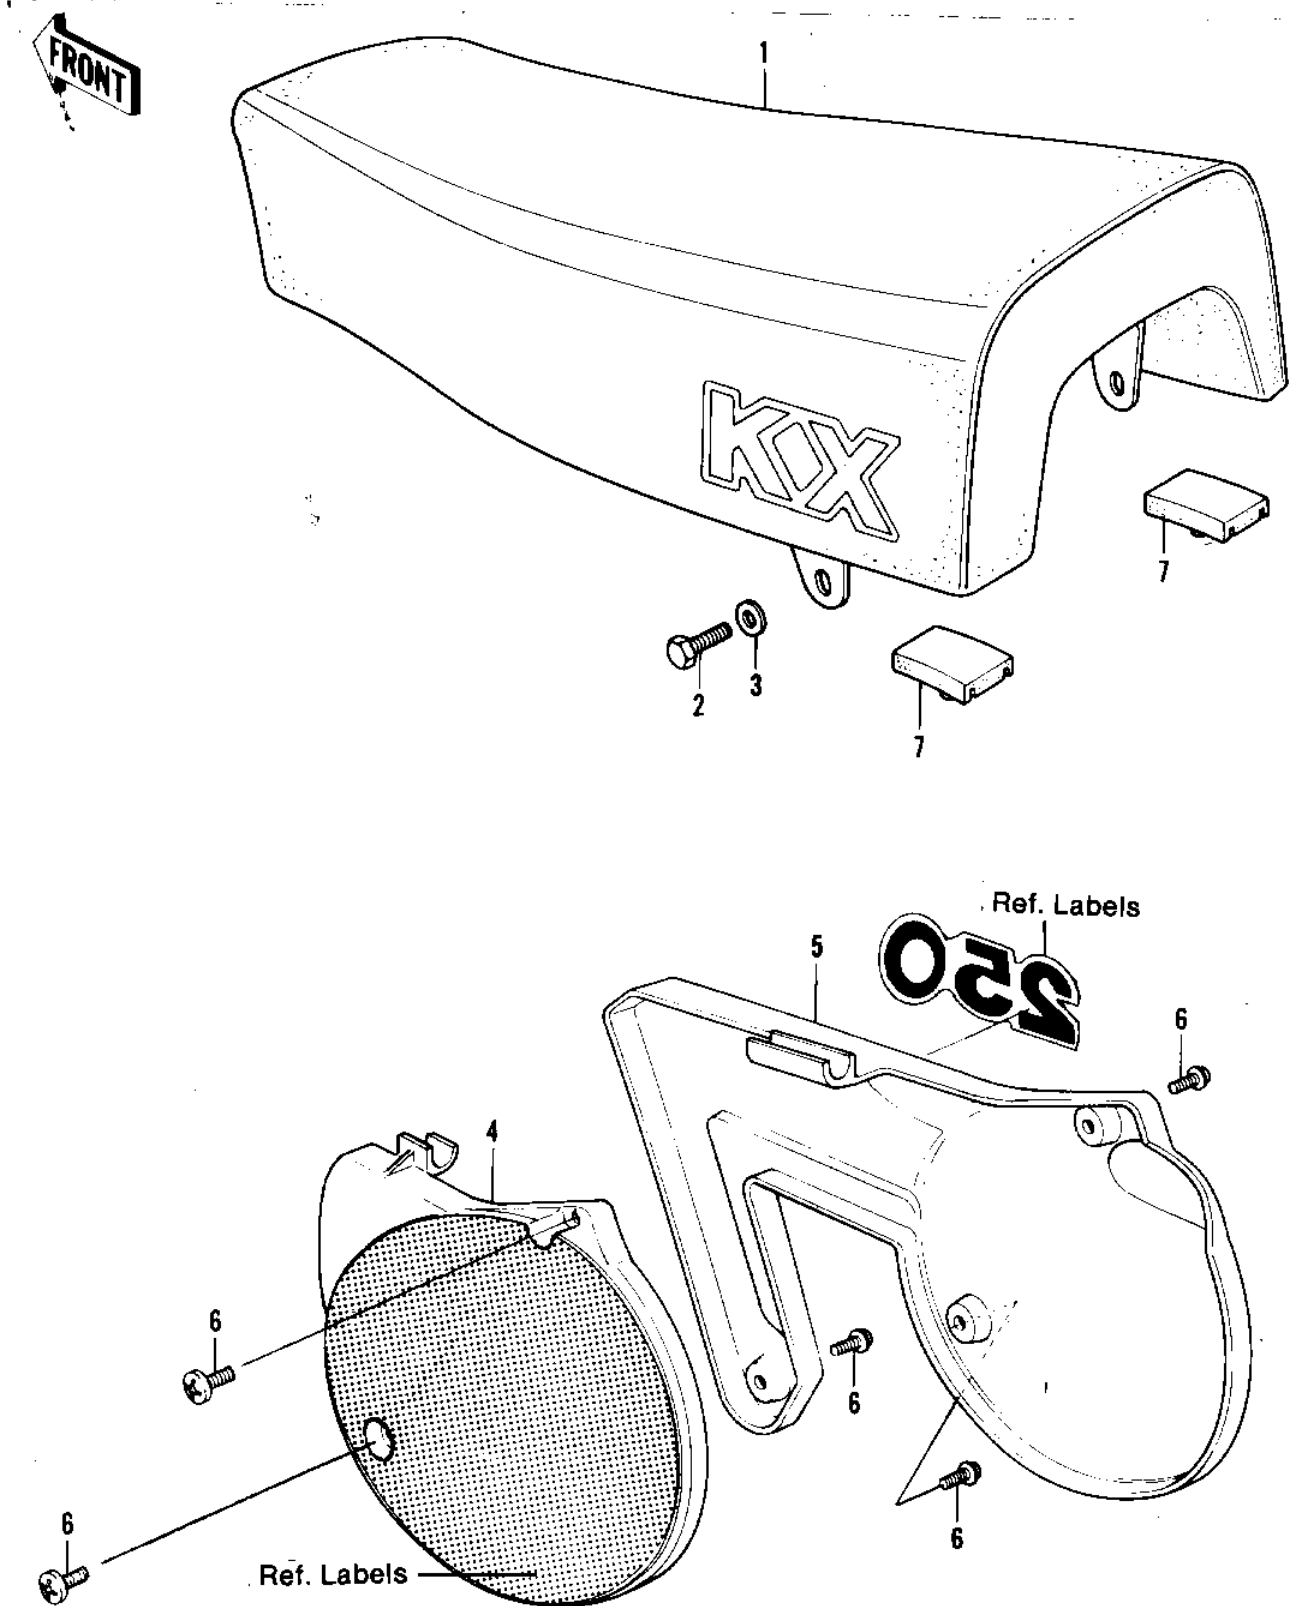

1981 KX250 PARTS DIAGRAM

SEAT/SIDE COVERS

1981 KX250 PARTS LIST

SEAT/SIDE COVERS

ITEM NAME	PART NUMBER	QUANTITY
SEAT-ASSY (Ref # 1)	53001-1106	1
SEAT-ASSY (Ref # 1)	53001-1106	1
BOLT SMALL (Ref # 2)	114G0812	1
BOLT-SMALL-UPSET,8X16 (Ref # 2)	115G0816	1
WASHER PLAIN 8MM (Ref # 3)	411B0800	1
COVER,SIDE,L.H. (Ref # 4)	36001-1081-7F	1
COVER-SIDE,RH,F.BLACK (Ref # 5)	36001-1082-21	1
SCREW,6X14 (Ref # 6)	92009-1287	1
DAMPER,SEAT (Ref # 7)	92075-1226	1