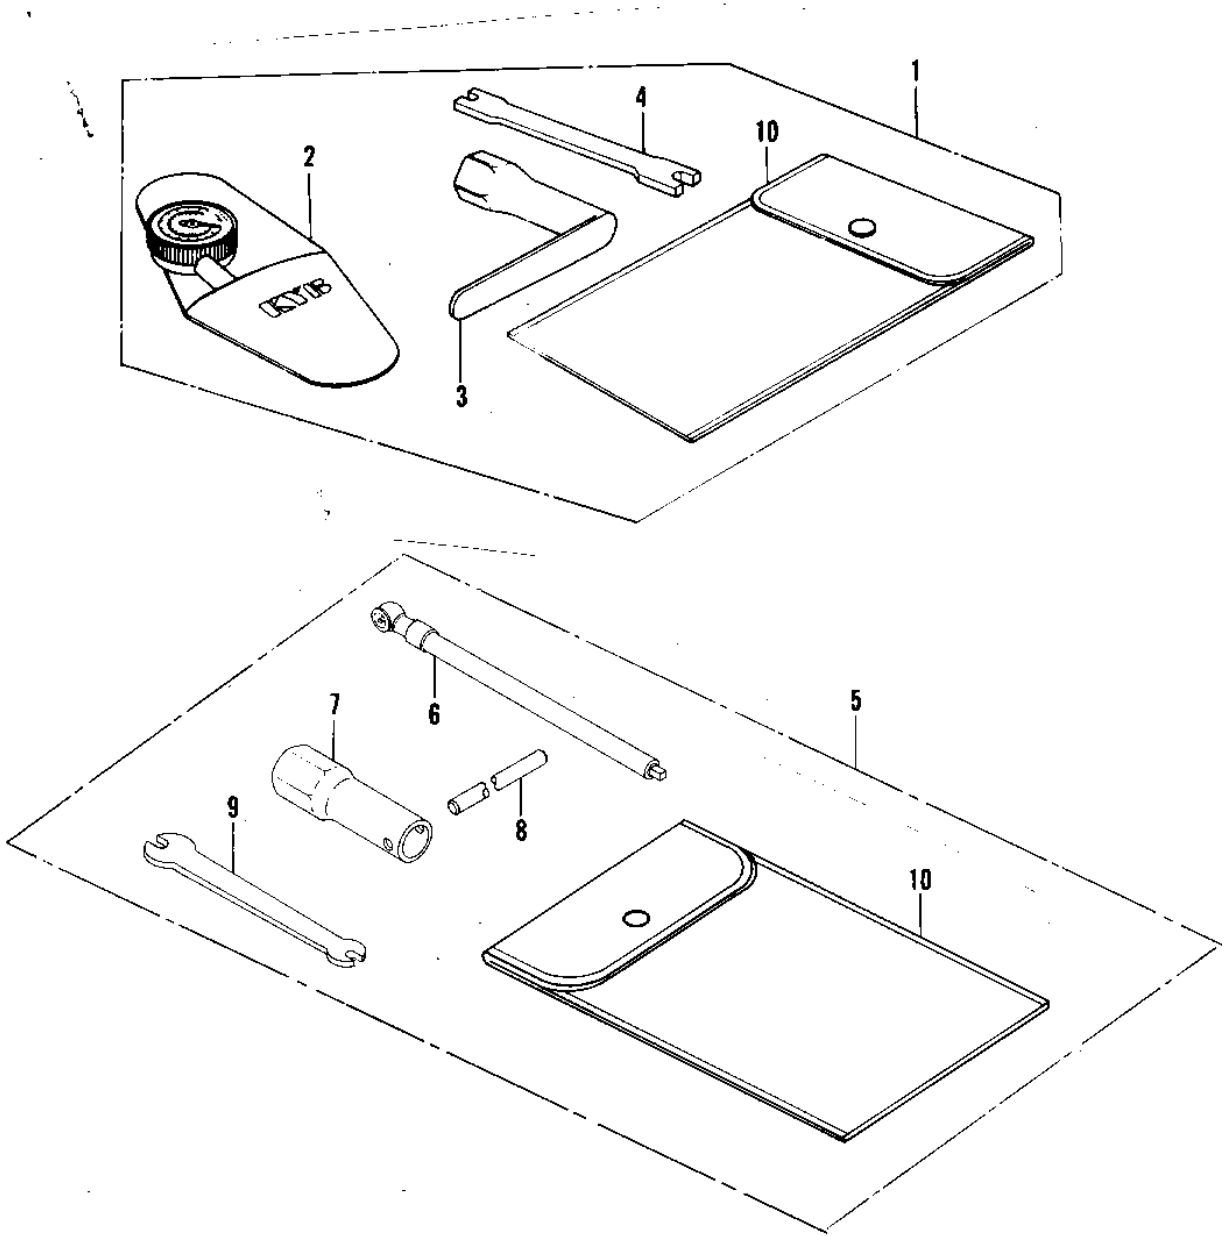

1980 KX250 PARTS DIAGRAM

OWNER TOOLS

1980 KX250 PARTS LIST

OWNER TOOLS

ITEM NAME	PART NUMBER	QUANTITY
TOOL KIT (Ref # 1)	56007-1010	1
GAUGE,AIR (Ref # 2)	52005-1003	1
WRENCH,SPARK PLUG (Ref # 3)	92110-019	1
WRENCH SPOKE (Ref # 4)	92110-1016	1
BAG,TOOL (Ref # 10)	56008-008	1