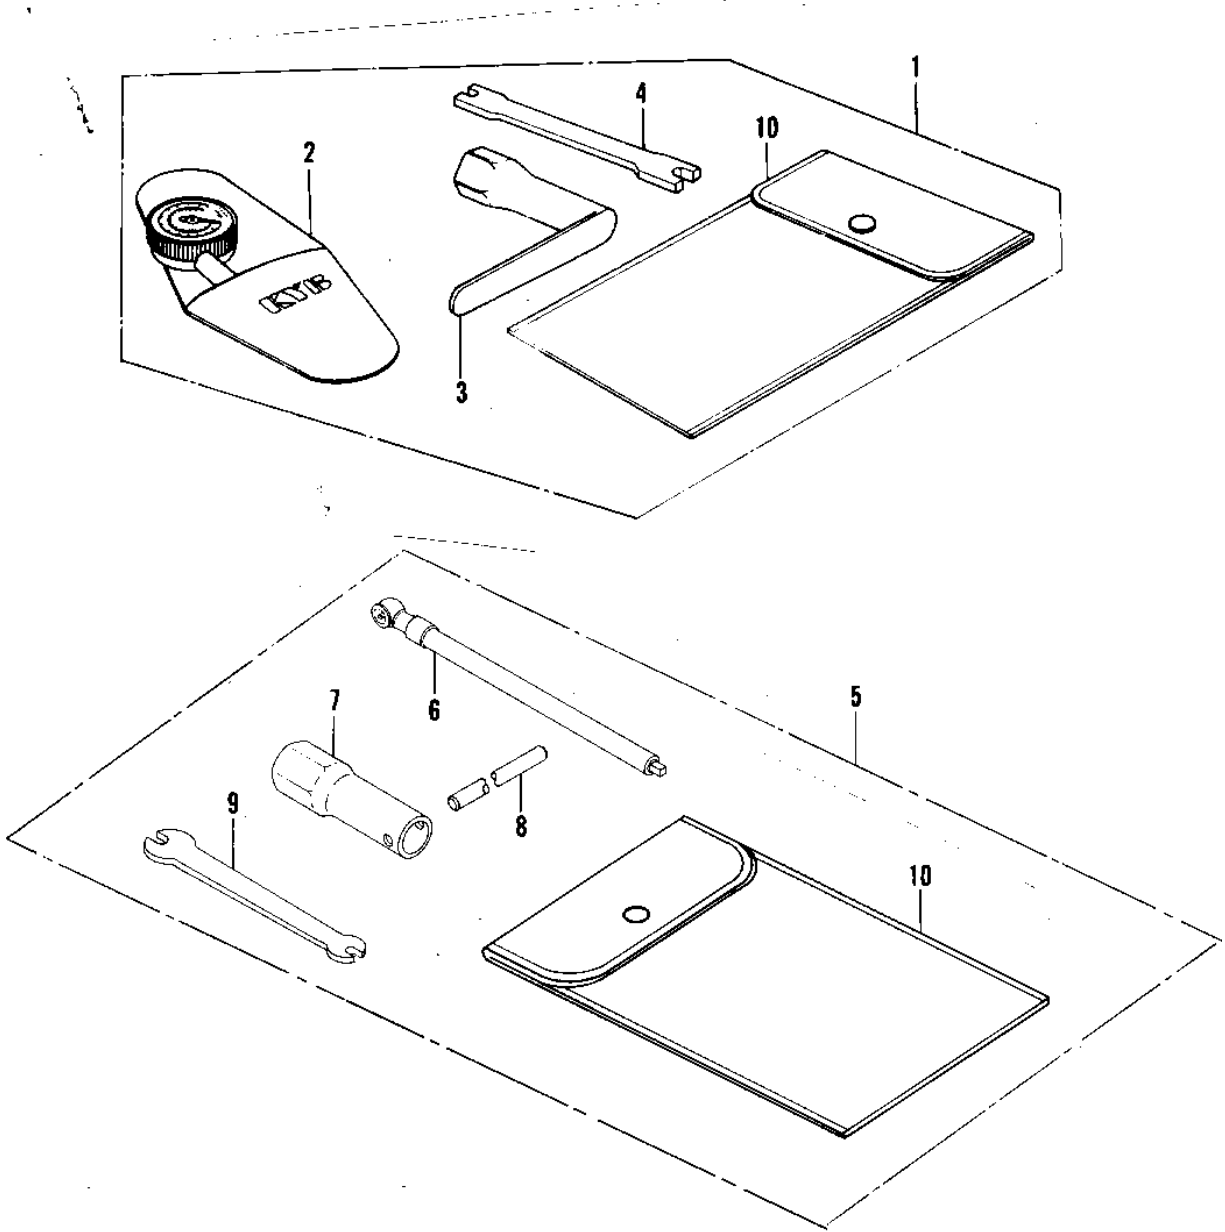

1981 KX250 PARTS DIAGRAM

OWNER TOOLS

1981 KX250 PARTS LIST

OWNER TOOLS

ITEM NAME	PART NUMBER	QUANTITY
TOOL KIT (Ref # 5)	56007-4003	1
GUAGE, TIRE PRESSURE (Ref # 6)	52005-4001	1
WRENCH, SPARK PLUG (Ref # 7)	92110-4001	1
BAR, SPARK PLUG WRENCH (Ref # 8)	16149-4001	1
TOOL, WRENCH (Ref # 9)	92110-4003	1
BAG, TOOL (Ref # 10)	56008-008	1