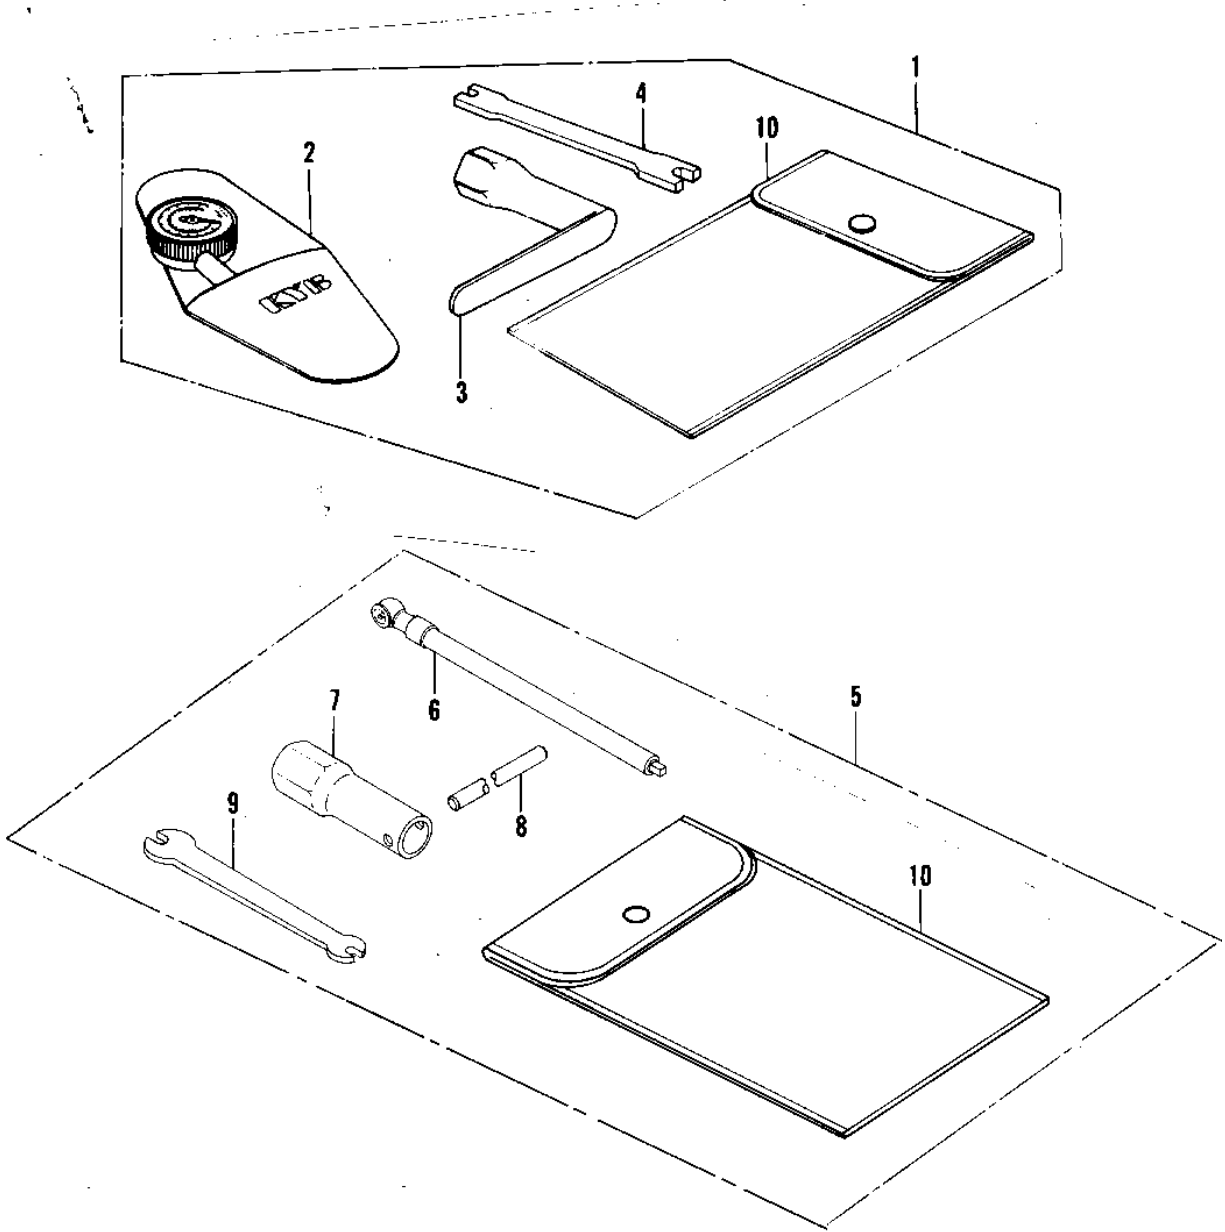

1981 KX250 PARTS DIAGRAM

OWNER TOOLS