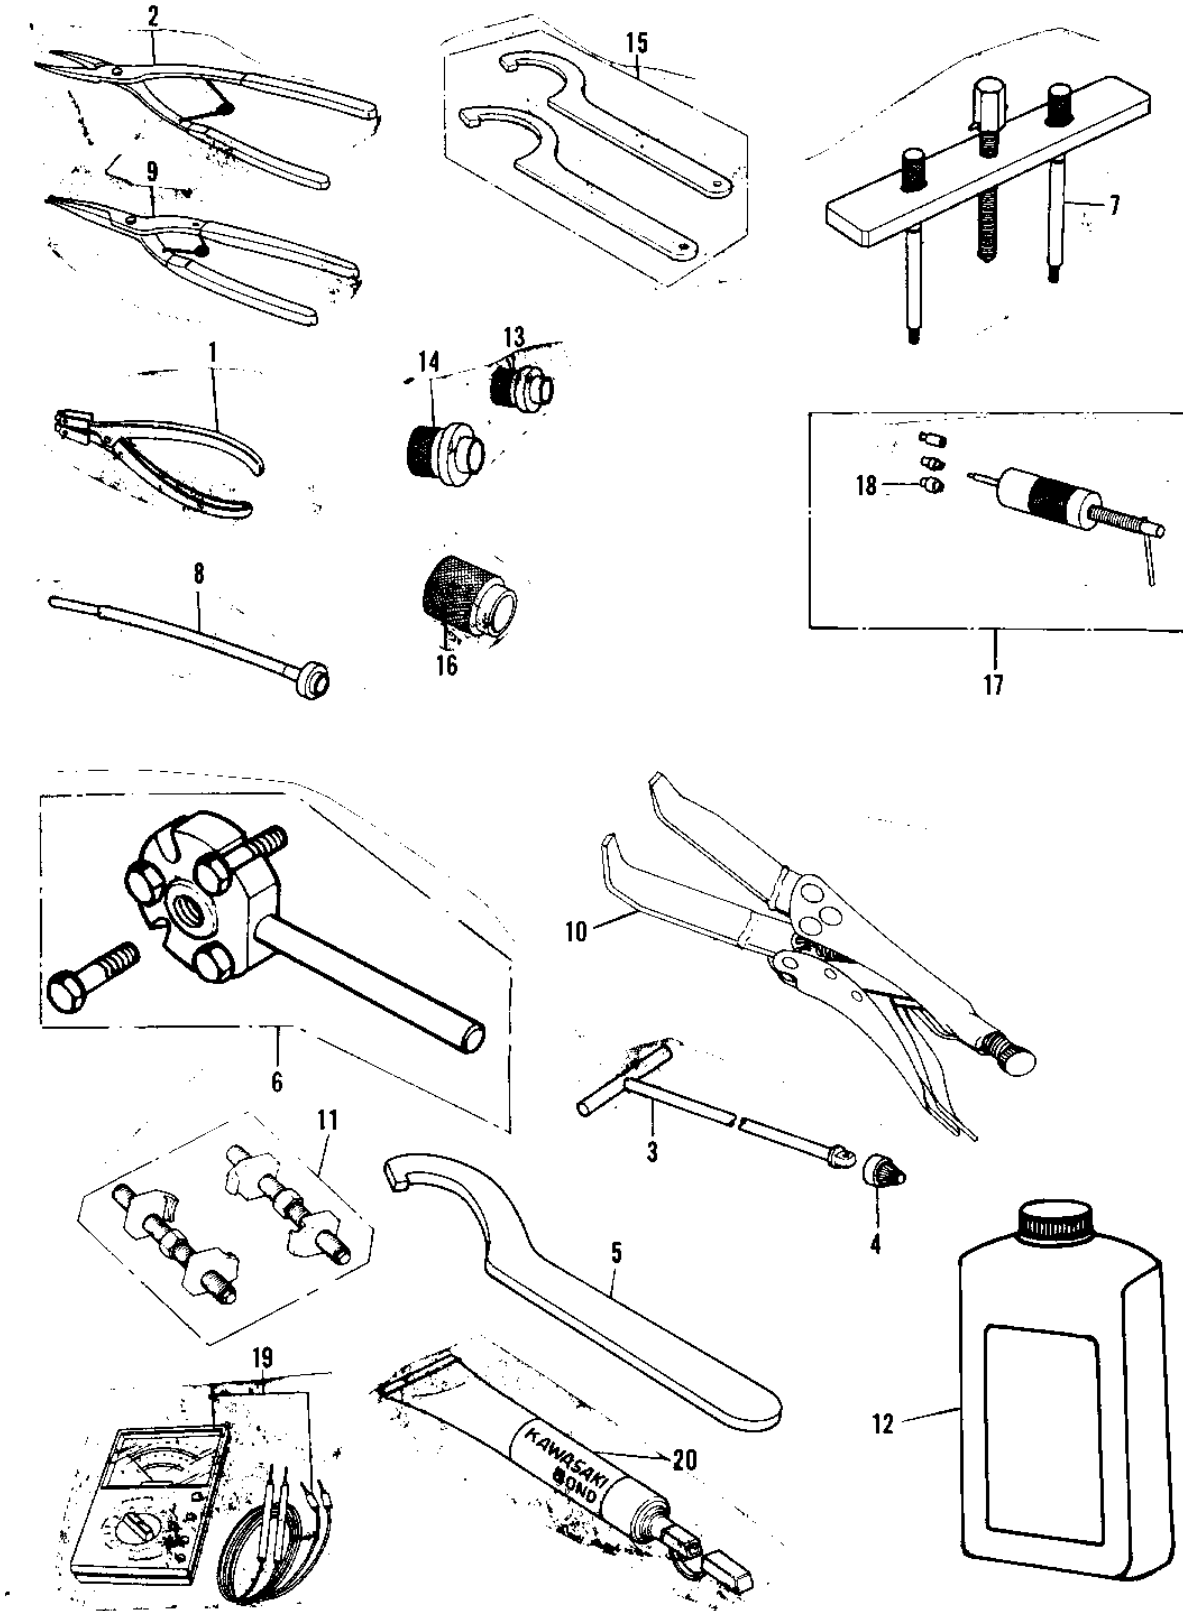

# 1981 KX250 PARTS DIAGRAM

## SPECIAL SERVICE TOOLS

# 1981 KX250 PARTS LIST

## SPECIAL SERVICE TOOLS

ITEM NAME	PART NUMBER	QUANTITY
PLIERS-PISTON RING (Ref # 1)	57001-115	1
PLIERS,CIRCLIP,INSIDE (Ref # 2)	57001-143	1
HANDLE,FORK CLY HOLDR (Ref # 3)	57001-183	1
ADAPTER,F.F.CYL HOLDR (Ref # 4)	57001-1057	1
WRENCH,STEM NUT (Ref # 5)	57001-1100	1
PULLER,ROTOR (Ref # 6)	57001-1093	1
57001-1098 (Canada) (Ref # 7)	57001-153	1
GAUGE,FUEL LEVEL (Ref # 8)	57001-202	1
PLIERS,CIRCLIP,OUTSID (Ref # 9)	57001-144	1
57001-1243 (Canada) (Ref # 10)	T57001-165	1
COMPRESSOR ASSY,SPRNG (Ref # 11)	57001-1087	1
2 CYCLE RACE OIL-PINT (Ref # 12)	K61020-022A	1
GUIDE,SHIFT OIL SEAL (Ref # 13)	57001-264	1
*** N.L.A.*** (Canada) (Ref # 14)	57001-265	1
WRENCH,HOOK ASSY (Ref # 15)	57001-1101	1
DRIVER,FORK OIL SEAL (Ref # 16)	57001-1104	1
57001-910 (Canada) (Ref # 17)	T57001-910	1
ADAPTER C,PIN PULLER (Ref # 18)	57001-914	1
MULTIMETER (Ref # 19)	57001-983	1
LIQUID GASKET (Ref # 20)	92104-002	1