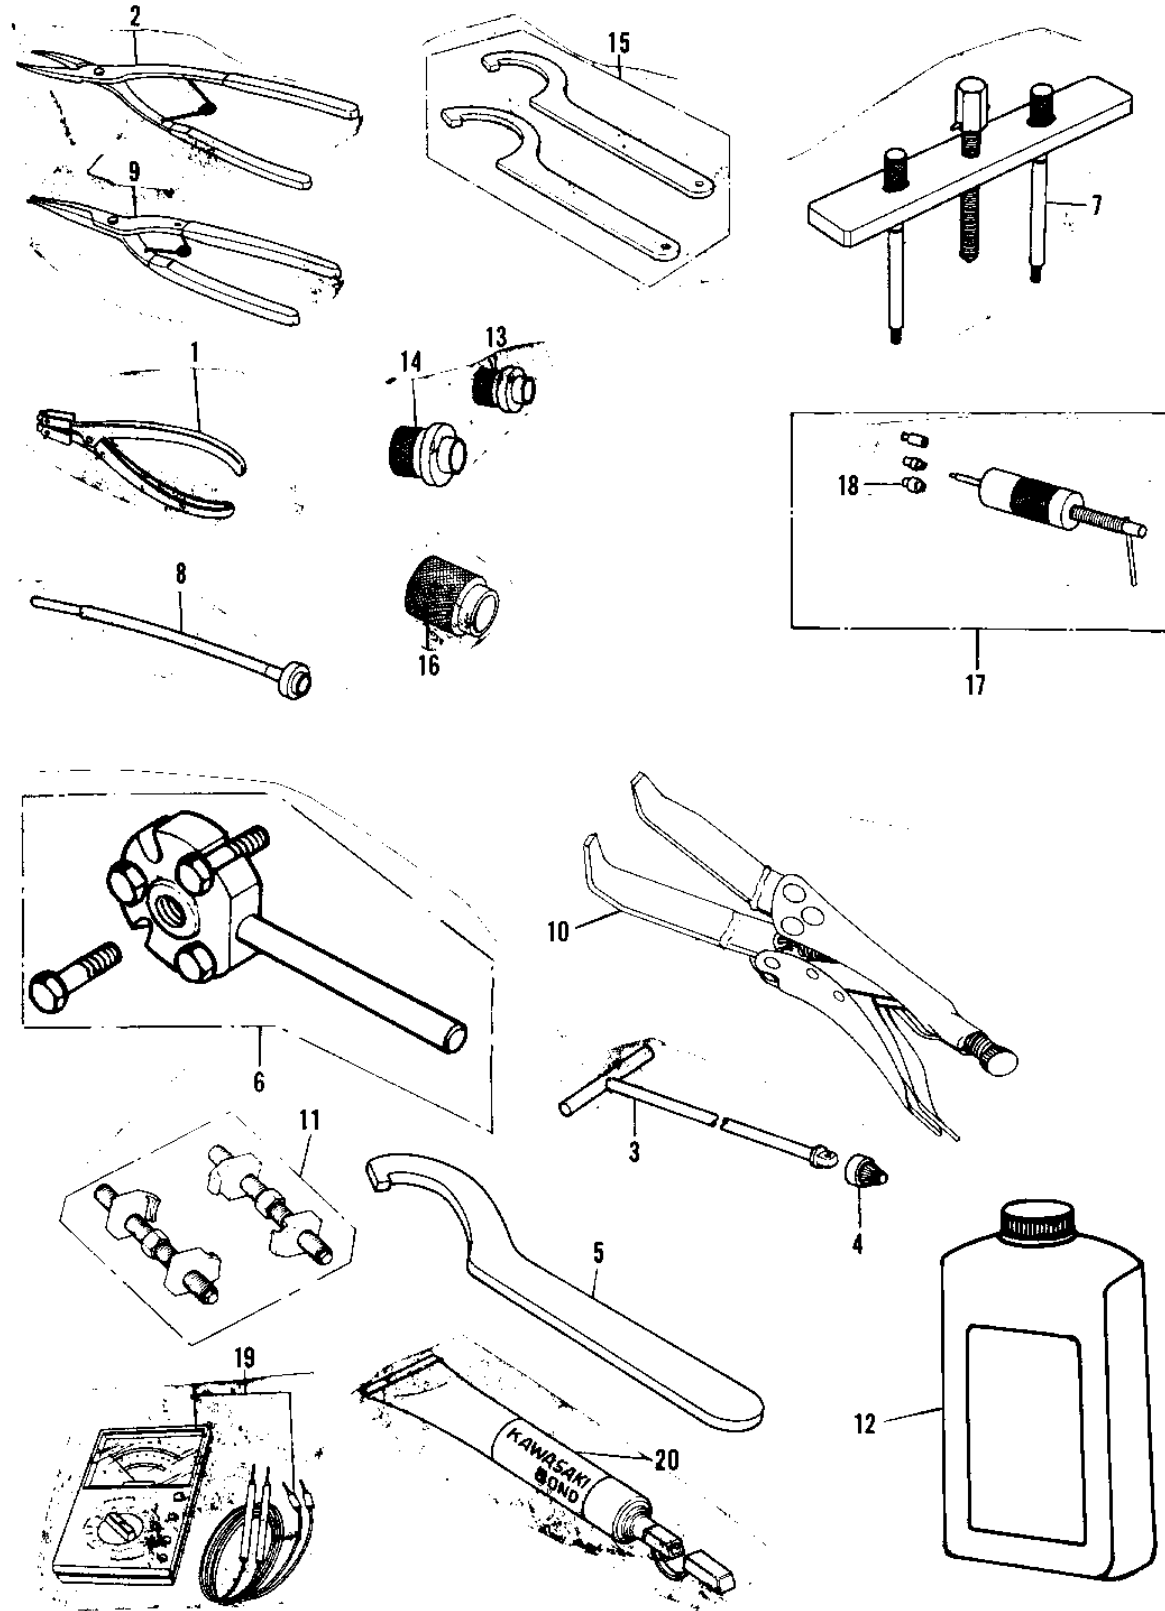

# 1981 KX250 PARTS DIAGRAM

## SPECIAL SERVICE TOOLS

# 1981 KX250 PARTS LIST

## SPECIAL SERVICE TOOLS

ITEM NAME	PART NUMBER	QUANTITY
PLIERS-PISTON RING (Ref # 1)	57001-115	1
PLIERS,CIRCLIP,INSIDE (Ref # 2)	57001-143	1
HANDLE,FORK CLY HOLDR (Ref # 3)	57001-183	1
ADAPTER,F.F.CYL HOLDR (Ref # 4)	57001-1057	1
WRENCH,STEM NUT (Ref # 5)	57001-1100	1
PULLER,ROTOR (Ref # 6)	57001-1093	1
57001-1098 (Canada) (Ref # 7)	57001-153	1
GAUGE,FUEL LEVEL (Ref # 8)	57001-202	1
PLIERS,CIRCLIP,OUTSID (Ref # 9)	57001-144	1
57001-1243 (Canada) (Ref # 10)	T57001-165	1
COMPRESSOR ASSY,SPRNG (Ref # 11)	57001-1087	1
2 CYCLE RACE OIL-PINT (Ref # 12)	K61020-022A	1
GUIDE,SHIFT OIL SEAL (Ref # 13)	57001-264	1
*** N.L.A.*** (Canada) (Ref # 14)	57001-265	1
WRENCH,HOOK ASSY (Ref # 15)	57001-1101	1
DRIVER,FORK OIL SEAL (Ref # 16)	57001-1104	1
57001-910 (Canada) (Ref # 17)	T57001-910	1
ADAPTER C,PIN PULLER (Ref # 18)	57001-914	1
MULTIMETER (Ref # 19)	57001-983	1
LIQUID GASKET (Ref # 20)	92104-002	1