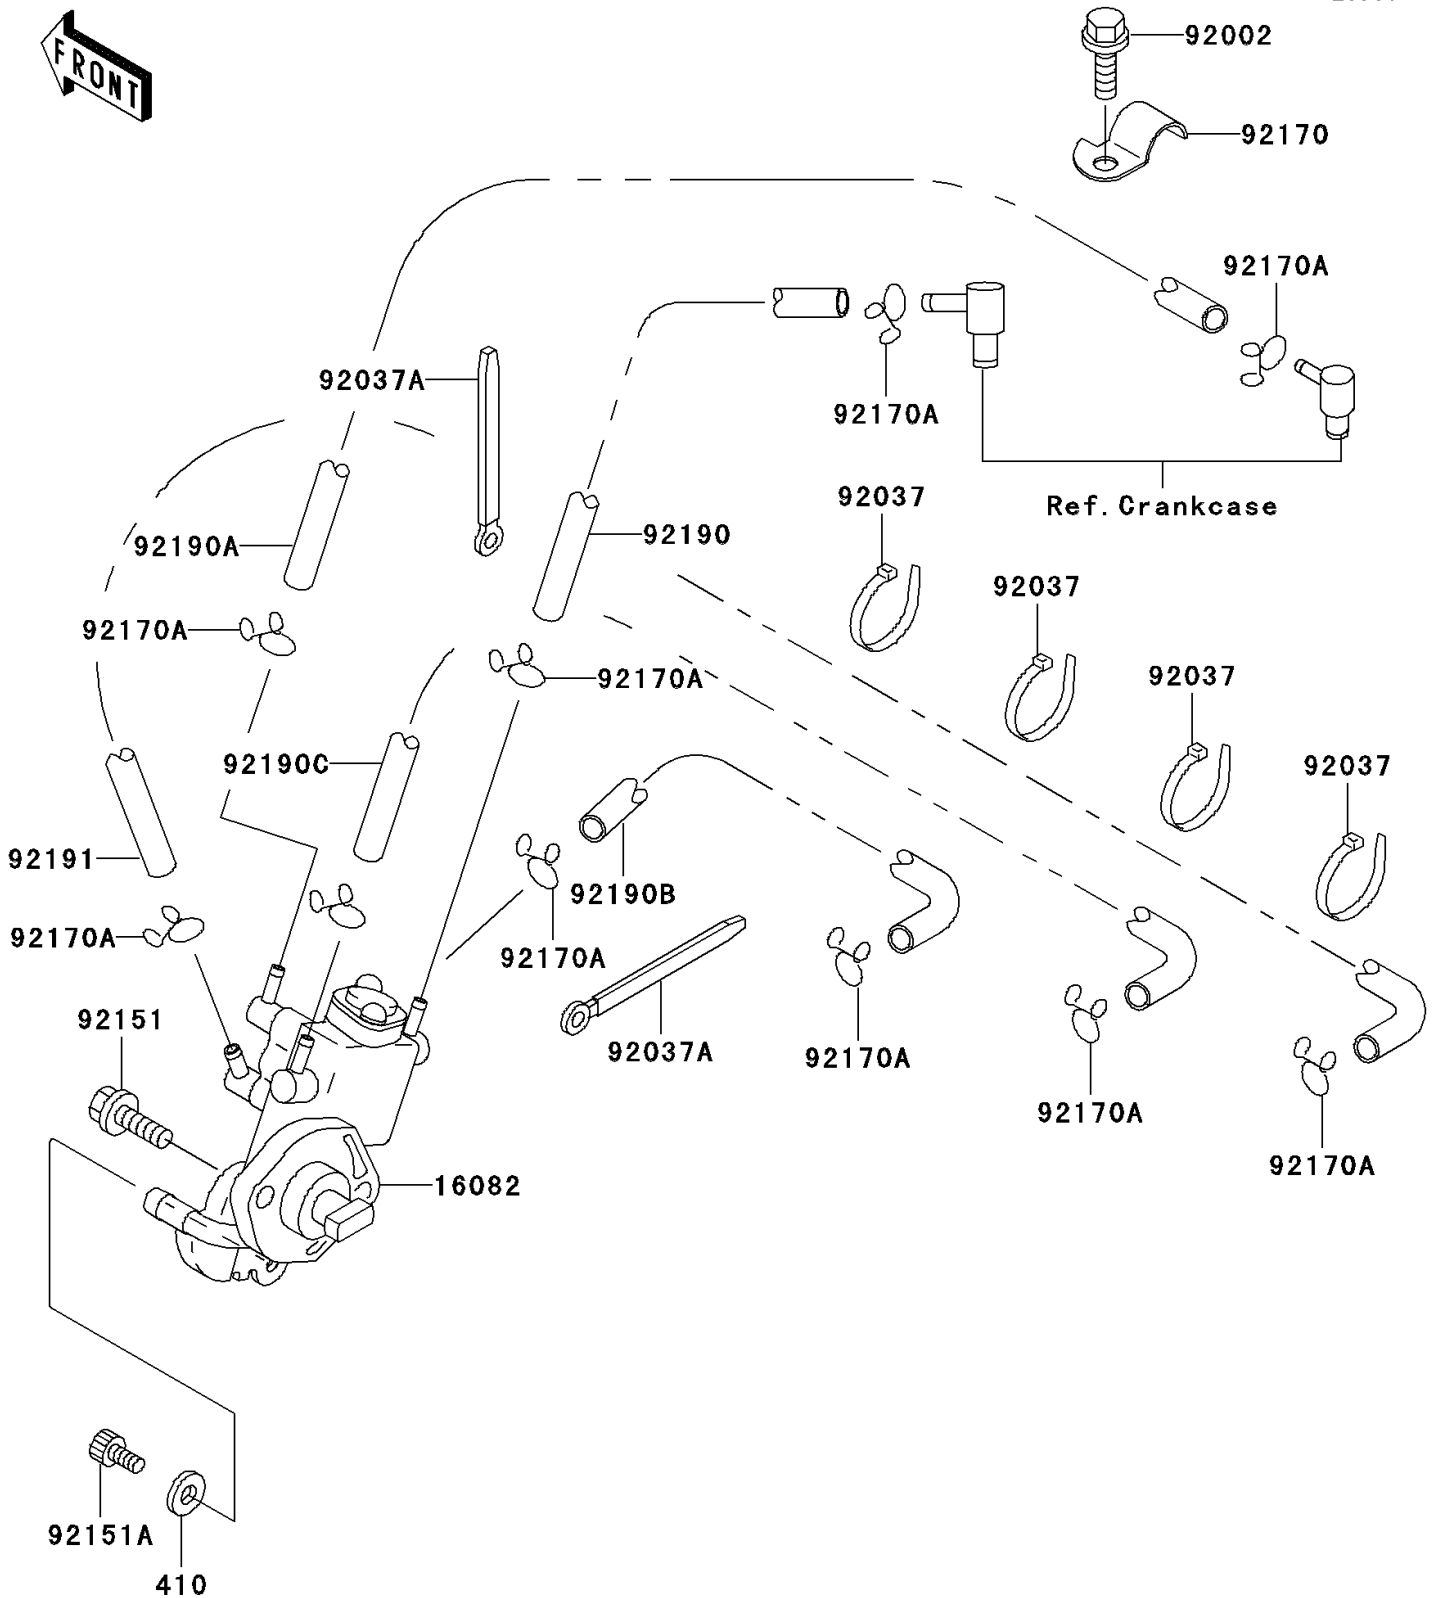

1999 Ultra 150 PARTS DIAGRAM

Oil Pump

E1710

1999 Ultra 150 PARTS LIST

Oil Pump

ITEM NAME	PART NUMBER	QUANTITY
W-PLAIN-S,5MM (Ref # 410)	410S0500	1
PUMP-ASSY-OIL (Ref # 16082)	16082-3728	1
BOLT,6X16 (Ref # 92002)	92002-3728	1
CLAMP (Ref # 92037)	92037-1173	4
CLAMP,L=100 (Ref # 92037A)	92037-3736	2
BOLT,6X18 (Ref # 92151)	92151-3751	2
BOLT,SOCKET (Ref # 92151A)	92151-3772	1
CLAMP (Ref # 92170)	92170-3736	1
CLAMP (Ref # 92170A)	92170-3750	10
TUBE,3X6X120 (Ref # 92190)	92190-1191	1
TUBE,3X6X545 (Ref # 92190A)	92190-3907	1
TUBE,3X6X420 (Ref # 92190B)	92190-3945	1
TUBE,RR,CARBURETOR (Ref # 92190C)	92190-3967	1
TUBE,3X6X650 (Ref # 92191)	92191-3863	1