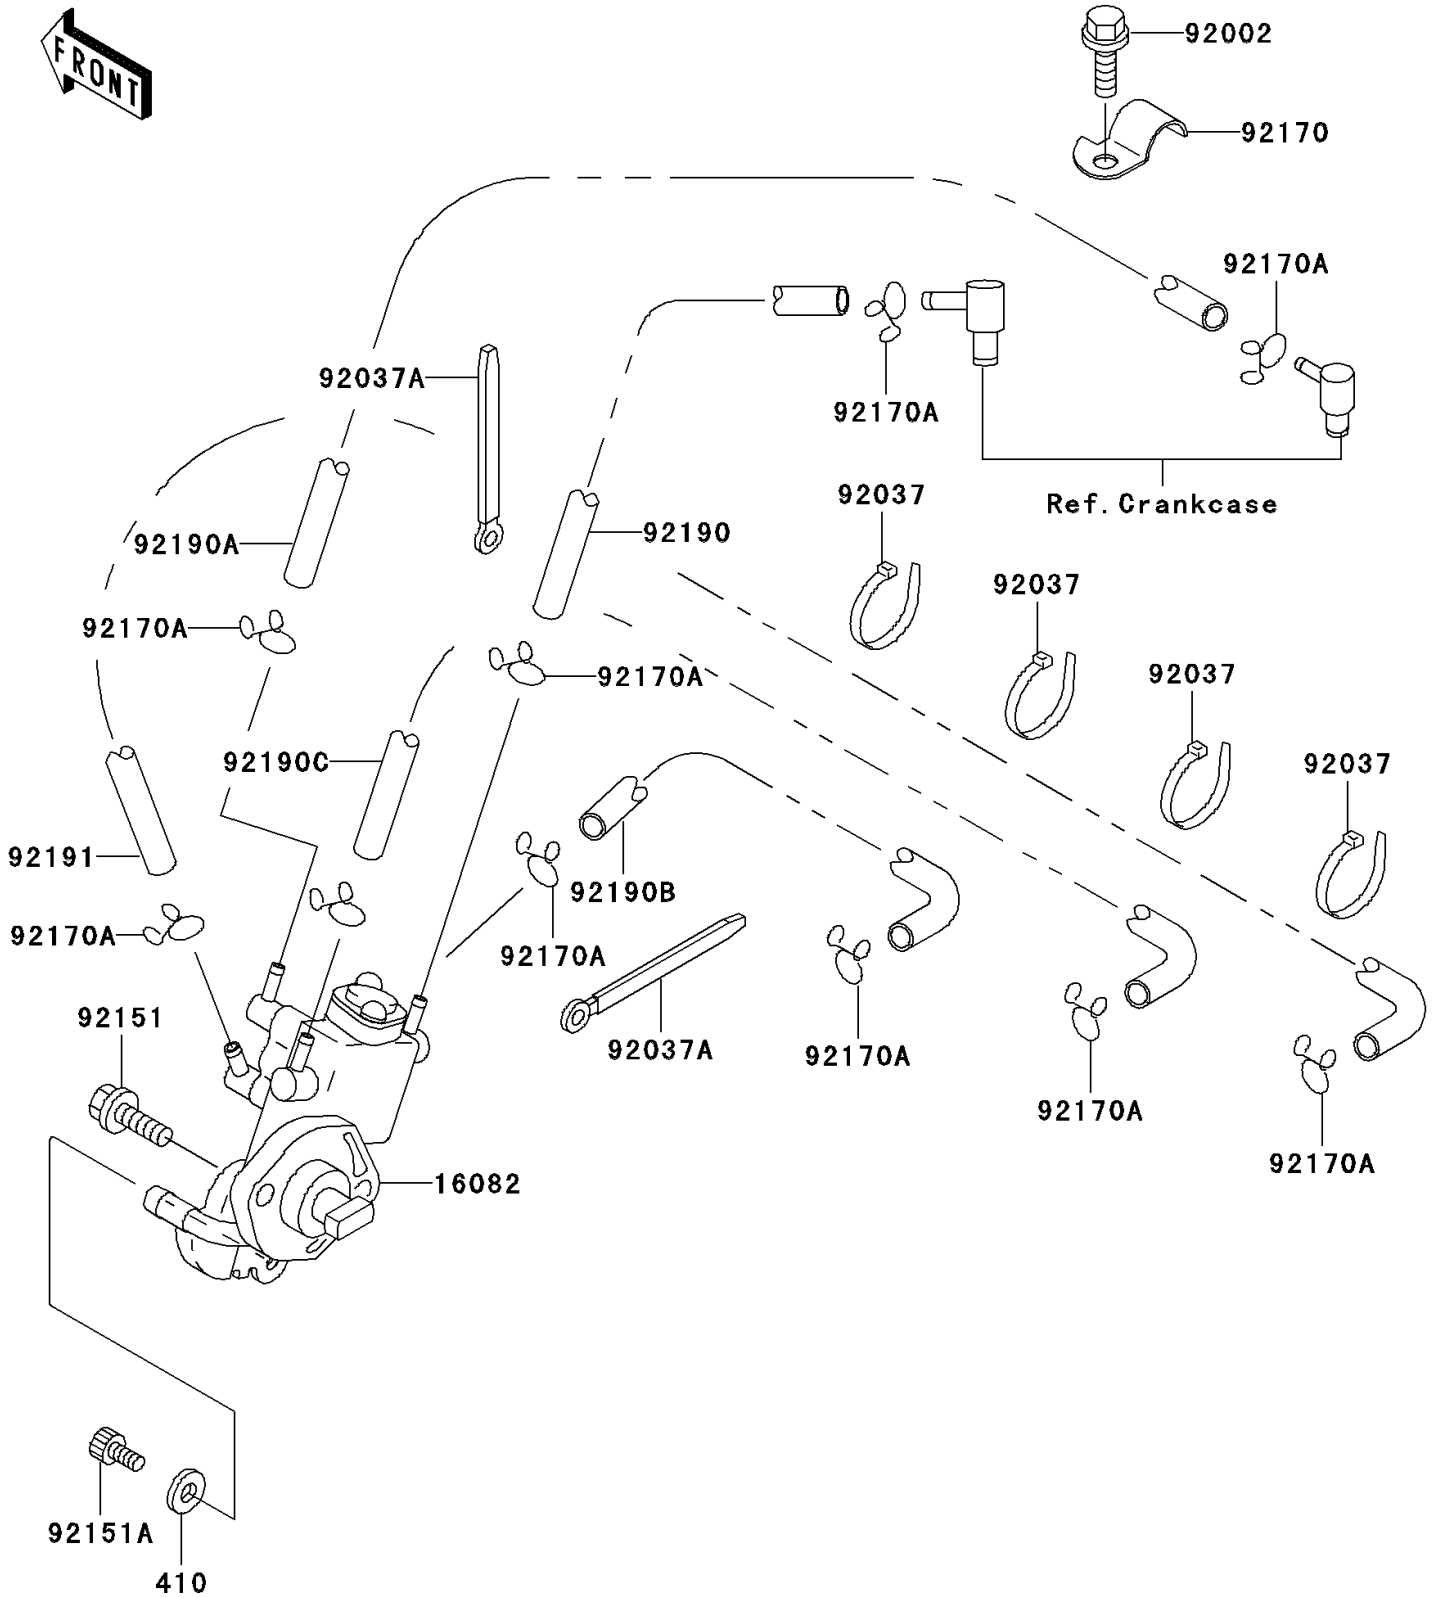

2000 Ultra 150 PARTS DIAGRAM

Oil Pump

E1710

2000 Ultra 150 PARTS LIST

Oil Pump

ITEM NAME	PART NUMBER	QUANTITY
W-PLAIN-S,5MM (Ref # 410)	410S0500	1
PUMP-ASSY-OIL (Ref # 16082)	16082-3728	1
BOLT,6X16 (Ref # 92002)	92002-3728	1
CLAMP (Ref # 92037)	92037-1173	4
CLAMP,L=100 (Ref # 92037A)	92037-3736	2
BOLT,6X18 (Ref # 92151)	92151-3751	2
BOLT,SOCKET (Ref # 92151A)	92151-3772	1
CLAMP (Ref # 92170)	92170-3736	1
CLAMP (Ref # 92170A)	92170-3750	10
TUBE,3X6X120 (Ref # 92190)	92190-1191	1
TUBE,3X6X545 (Ref # 92190A)	92190-3907	1
TUBE,3X6X420 (Ref # 92190B)	92190-3945	1
TUBE,RR,CARBURETOR (Ref # 92190C)	92190-3967	1
TUBE,3X6X650 (Ref # 92191)	92191-3863	1