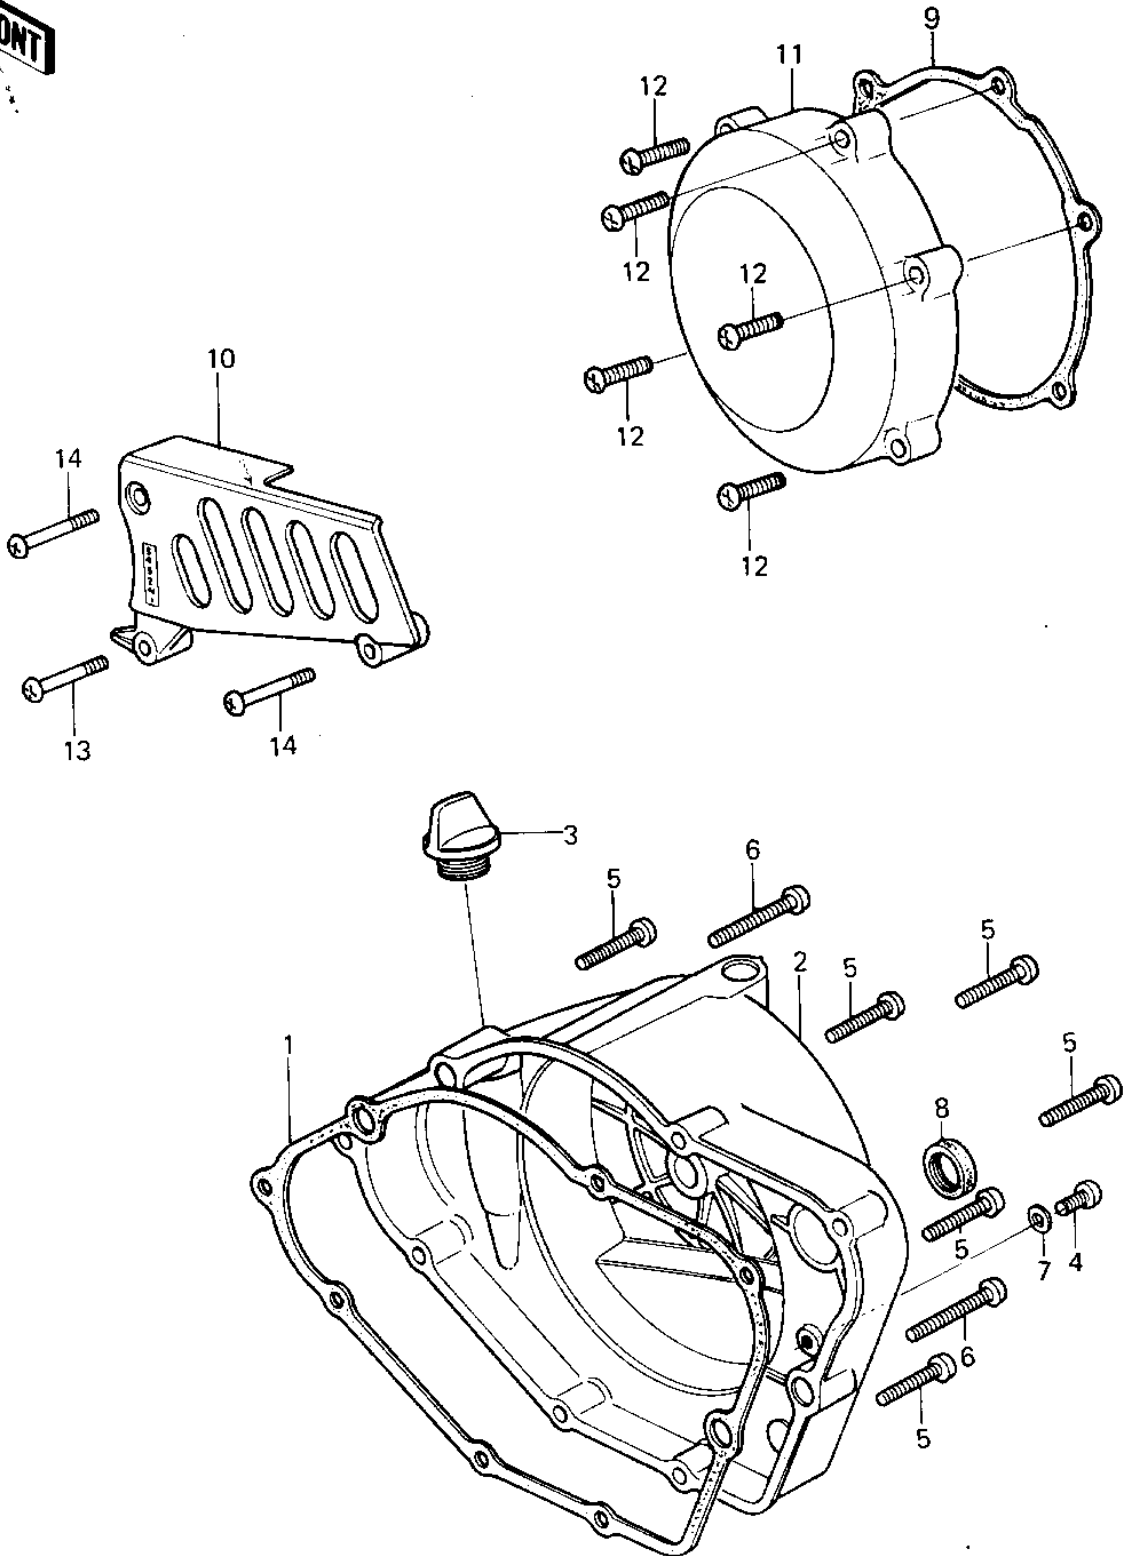

# 1980 KX125 PARTS DIAGRAM

ENGINE COVERS ('80 A6)

# 1980 KX125 PARTS LIST

## ENGINE COVERS ('80 A6)

ITEM NAME	PART NUMBER	QUANTITY
GASKET,R.H ENGIN CVER (Ref # 1)	11009-1040	1
COVER,RH,ENGINE,F.BLK (Ref # 2)	14032-1034	1
FILLER,OIL (Ref # 3)	16115-018	1
SCREW PAN HEAD 6X8 (Ref # 4)	220B0608	1
SCREW PAN HEAD 6X28 (Ref # 5)	220B0628	6
SCREW PAN HEAD 6X40 (Ref # 6)	220B0640	2
WASHER OIL PUMP BANJO (Ref # 7)	92022-077	1
OIL SEAL SB16244 (Ref # 8)	92049-002	1
GASKET,LH,ENGINE COVR (Ref # 9)	11009-1177	1
COVER,FRONT CHAIN (Ref # 10)	14026-1012-21	1
COVER,LH.ENGINE,F.BLK (Ref # 11)	14031-1048	1
SCREW PAN HEAD 6X30 (Ref # 12)	220B0630	5
SCREW PAN HEAD 6X35 (Ref # 13)	220B0635	1
SCREW PAN HEAD 6X40 (Ref # 14)	220B0640	2