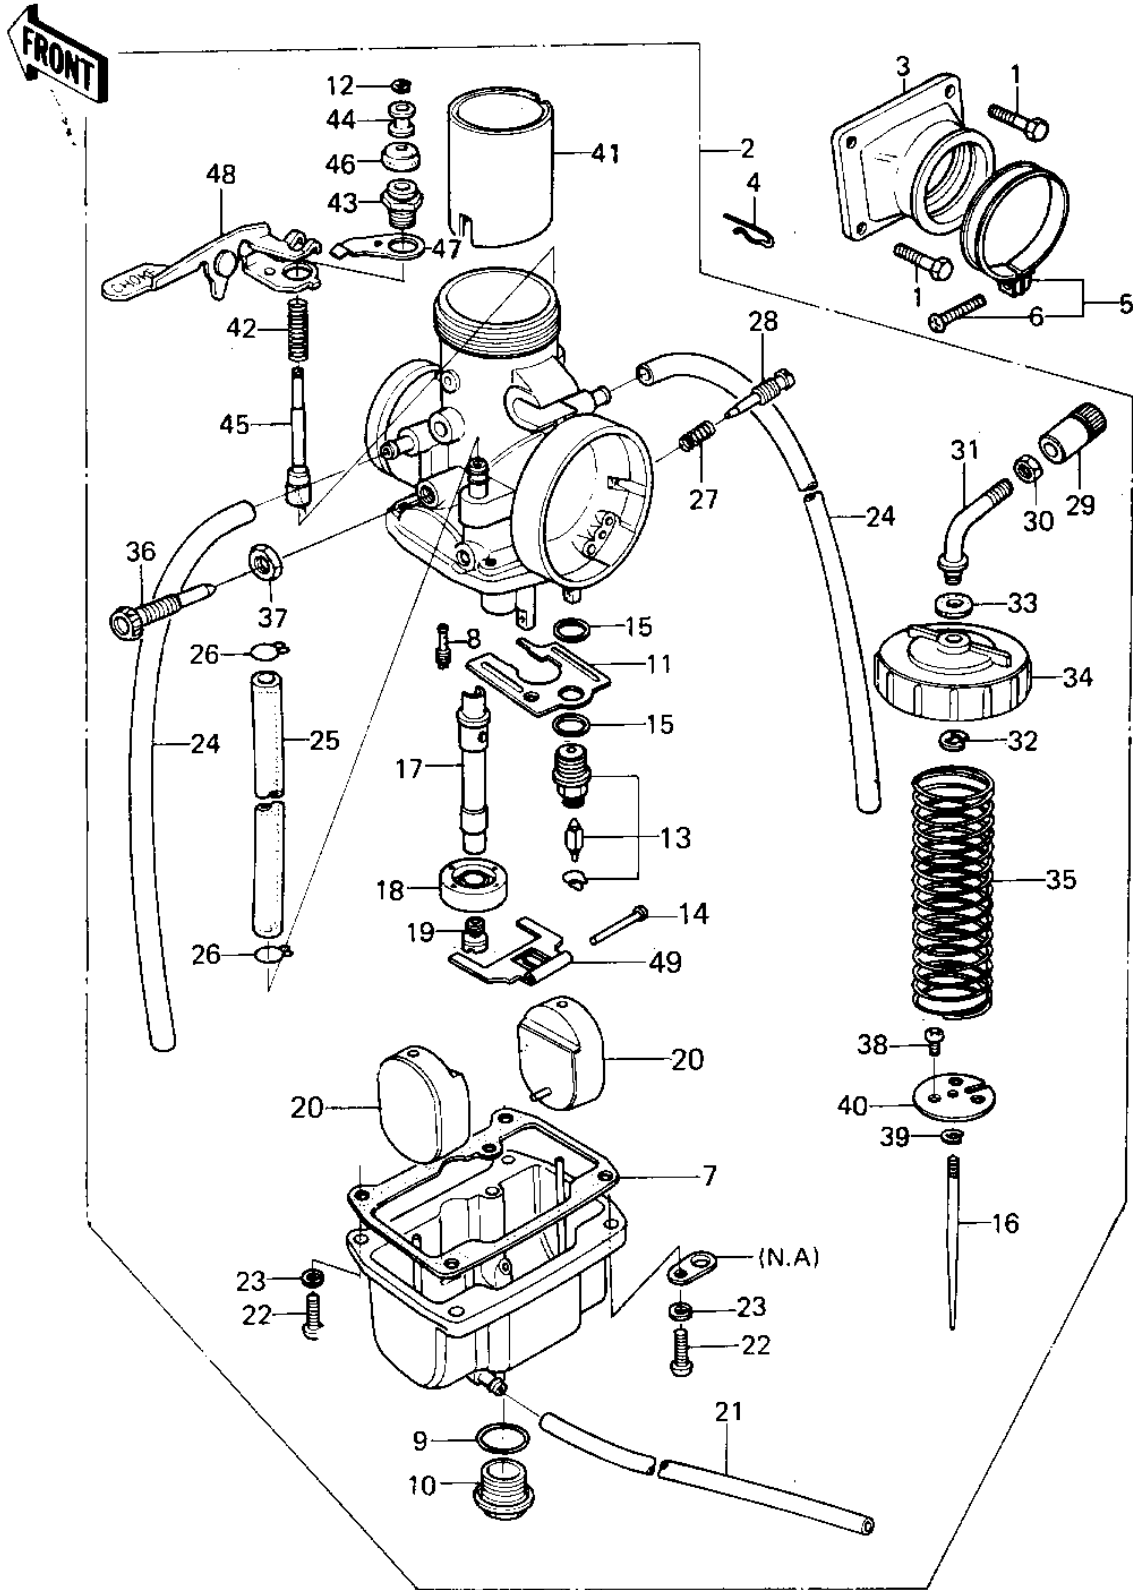

1980 KX125 PARTS DIAGRAM

CARBURETOR ('80 A6)