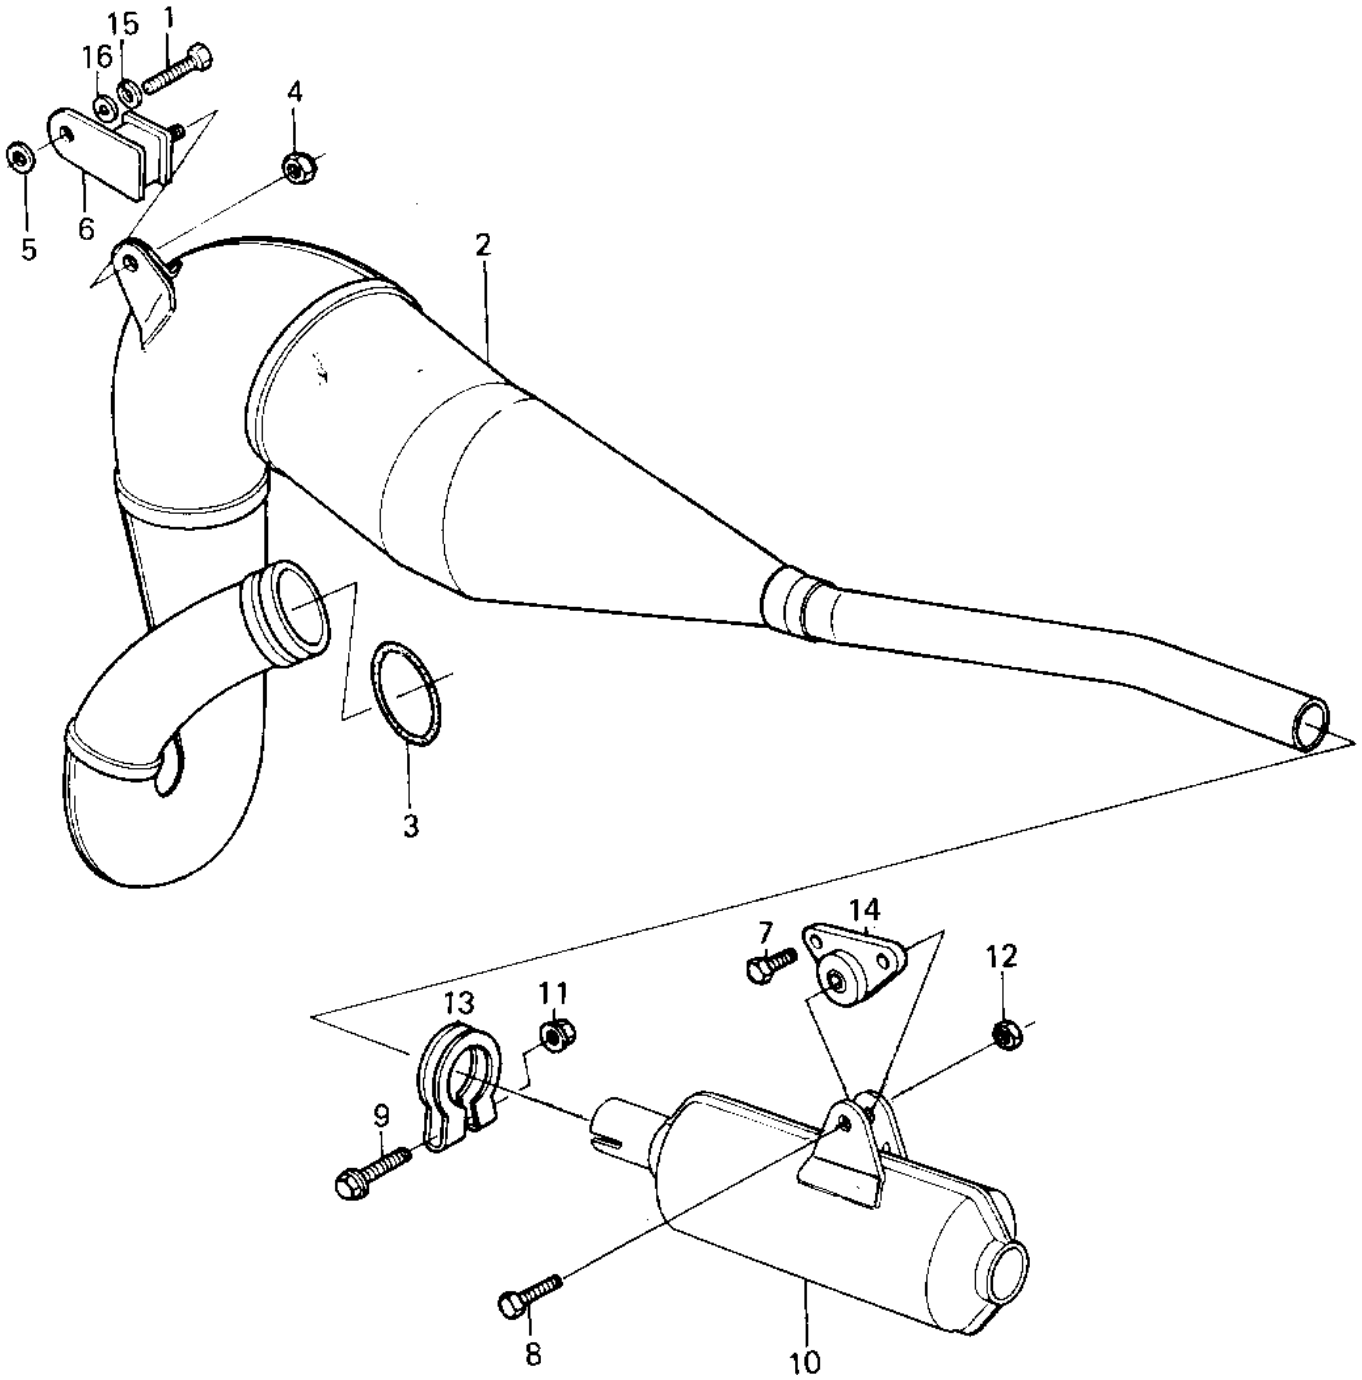

1980 KX125 PARTS DIAGRAM

MUFFLER ('80 A6)

1980 KX125 PARTS LIST

MUFFLER ('80 A6)

ITEM NAME	PART NUMBER	QUANTITY
BOLT-SMALL-UPSET 8X25 (Ref # 1)	115G0825	1
KX125 A6 POWER PIPE (Ref # 2)	18002-1143	1
"0" RING,45M/M (Ref # 3)	670E3045	1
NUT,LOCK,8MM (Ref # 4)	92015-1124	1
WASHER 8.5X23.5X4.5 (Ref # 5)	92022-218	1
DAMPER,MUFFLER FITING (Ref # 6)	92075-1060	1
BOLT-UPSET (Ref # 7)	112G0618	2
BOLT-UPSET (Ref # 8)	112G0625	1
BOLT,FLANGED,6X35 (Ref # 9)	130H0635	1
MUFFLER ASSY (Ref # 10)	18001-1105	1
NUT-6MM (Ref # 11)	92015-1078	1
NUT (Ref # 12)	92019-008	1
CLAMP,MUFFLER (Ref # 13)	92037-1169	1
DAMPER RUBBER (Ref # 14)	92075-1046	1
WASHER SPRING 8MM (Ref # 15)	461F0800	1
WASHER PLAIN 8MM (Ref # 16)	411B0800	1