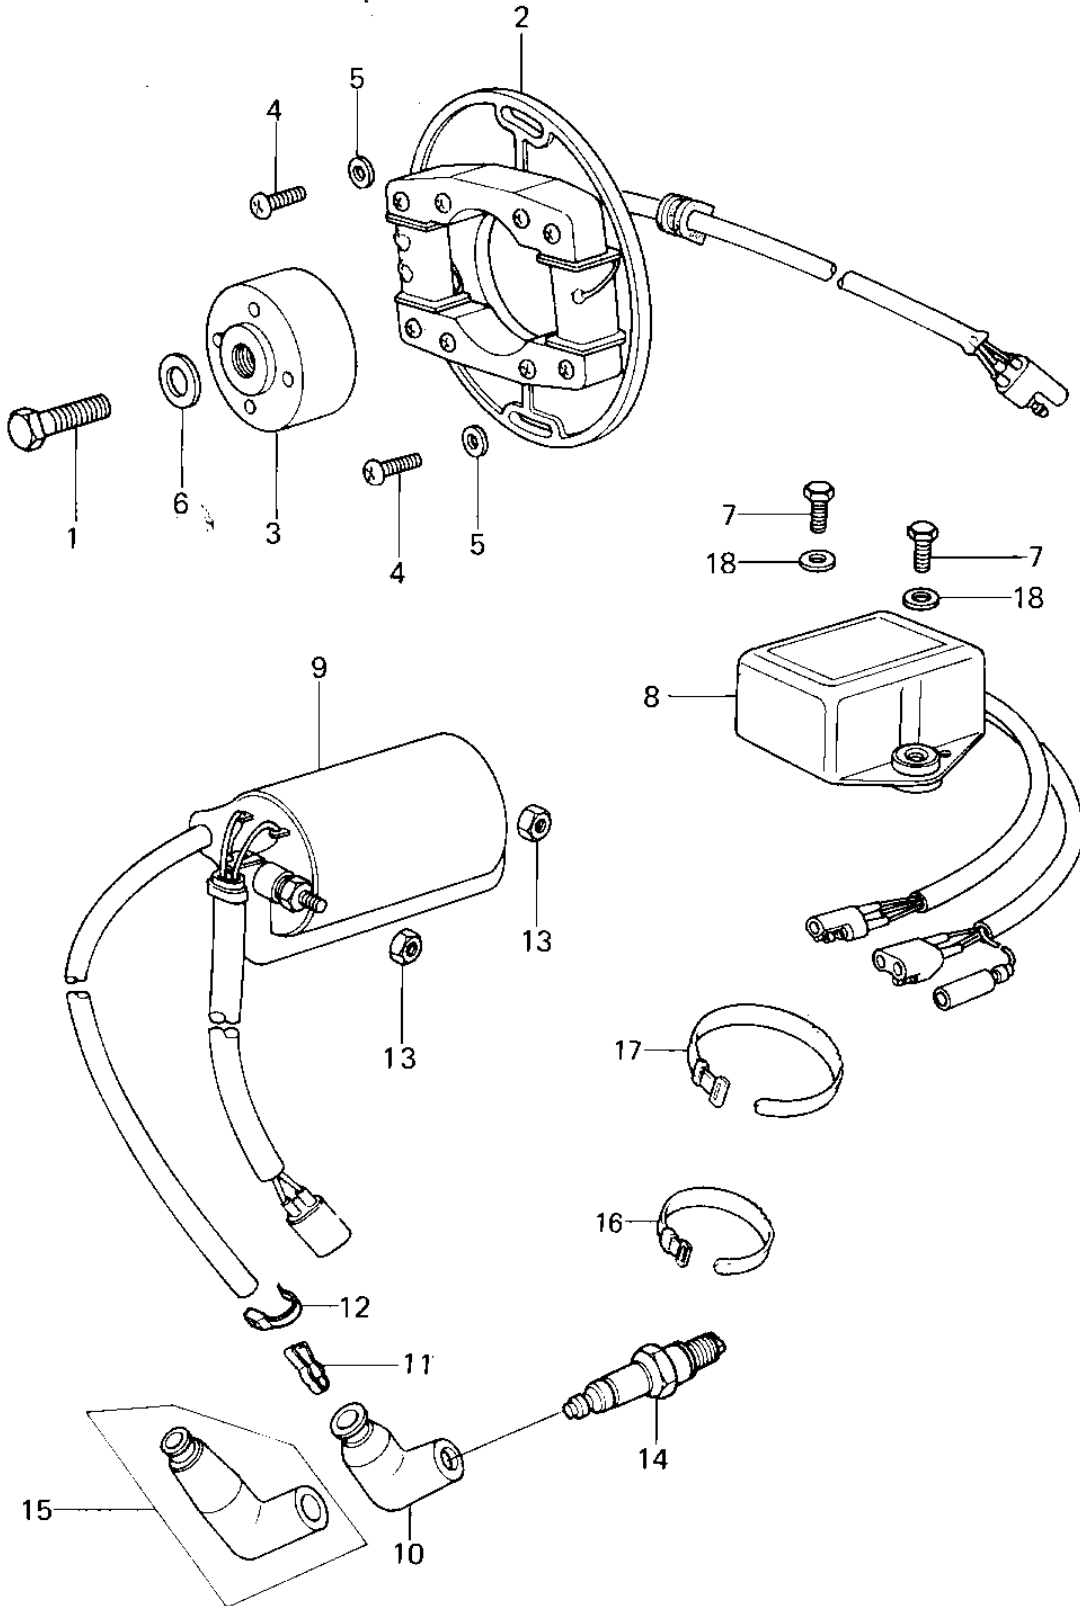

# 1980 KX125 PARTS DIAGRAM

IGNITION (80 A6)

# 1980 KX125 PARTS LIST

## IGNITION ('80 A6)

ITEM NAME	PART NUMBER	QUANTITY
BOLT (Ref # 1)	92001-1578	1
STATOR ASSY,MAGNETO (Ref # 2)	21003-1019	1
ROTOR,MAGNETO (Ref # 3)	21007-1013	1
SCREW PAN HEAD 6X25 (Ref # 4)	220B0625	2
WASHER PLAIN 6MM (Ref # 5)	410B0600	2
WASHER 8.5X23.5X4.5 (Ref # 6)	92022-218	1
BOLT-UPSET (Ref # 7)	112G0618	2
IGNITION UNIT (Ref # 8)	21119-1010	1
COIL,IGNITION (Ref # 9)	21121-1007	1
CAP,SPARK PLUG (Ref # 10)	21130-1006	1
TERMINAL,PLUG CAP (Ref # 11)	21169-001	1
CLAMP,SPARK PLUG CAP (Ref # 12)	92037-1173	1
NUT (Ref # 13)	92019-008	2
SPARK PLUG B9EV (Ref # 14)	B9EV	1
SPARK PLUG BR9EV (Ref # 14)	92070-3002	1
CAP ASSY,SPARK PLUG (Ref # 15)	21160-1009	1
BAND,SHORT (Ref # 16)	92072-030	1
BAND,WIRING HARNESS (Ref # 17)	92072-056	2
WASHER PLAIN (Ref # 18)	92022-024	2