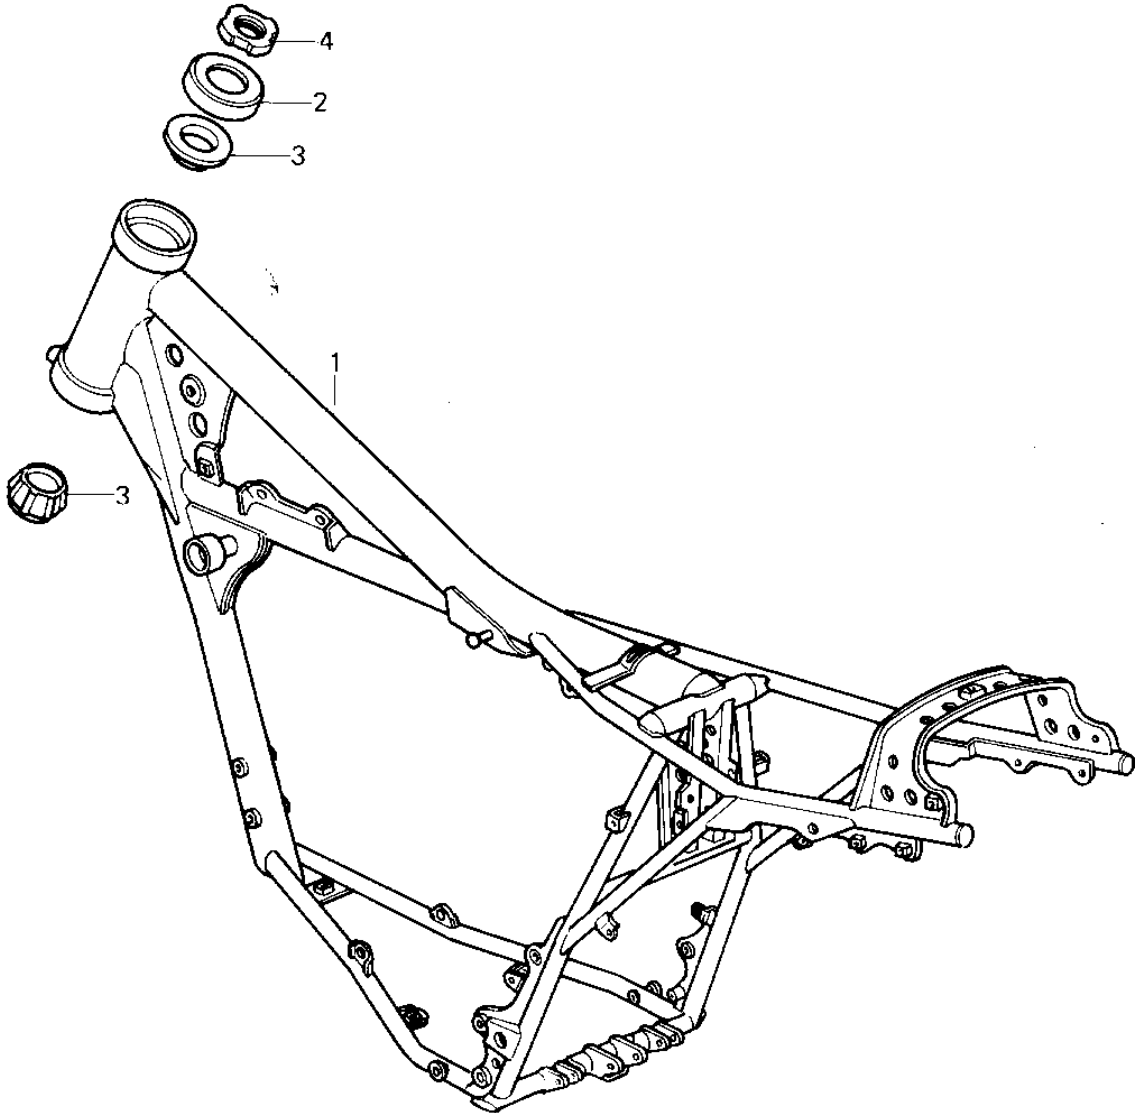

1980 KX125 PARTS DIAGRAM

FRAME ('80 A6)

1980 KX125 PARTS LIST

FRAME ('80 A6)

ITEM NAME	PART NUMBER	QUANTITY
FRAME-COMP (Ref # 1)	32002-5458	1
CAP,STEERING STEM (Ref # 2)	46098-015	1
BEARING,STEERING STEM (Ref # 3)	92047-017	2
NUT (Ref # 4)	92015-1546	1