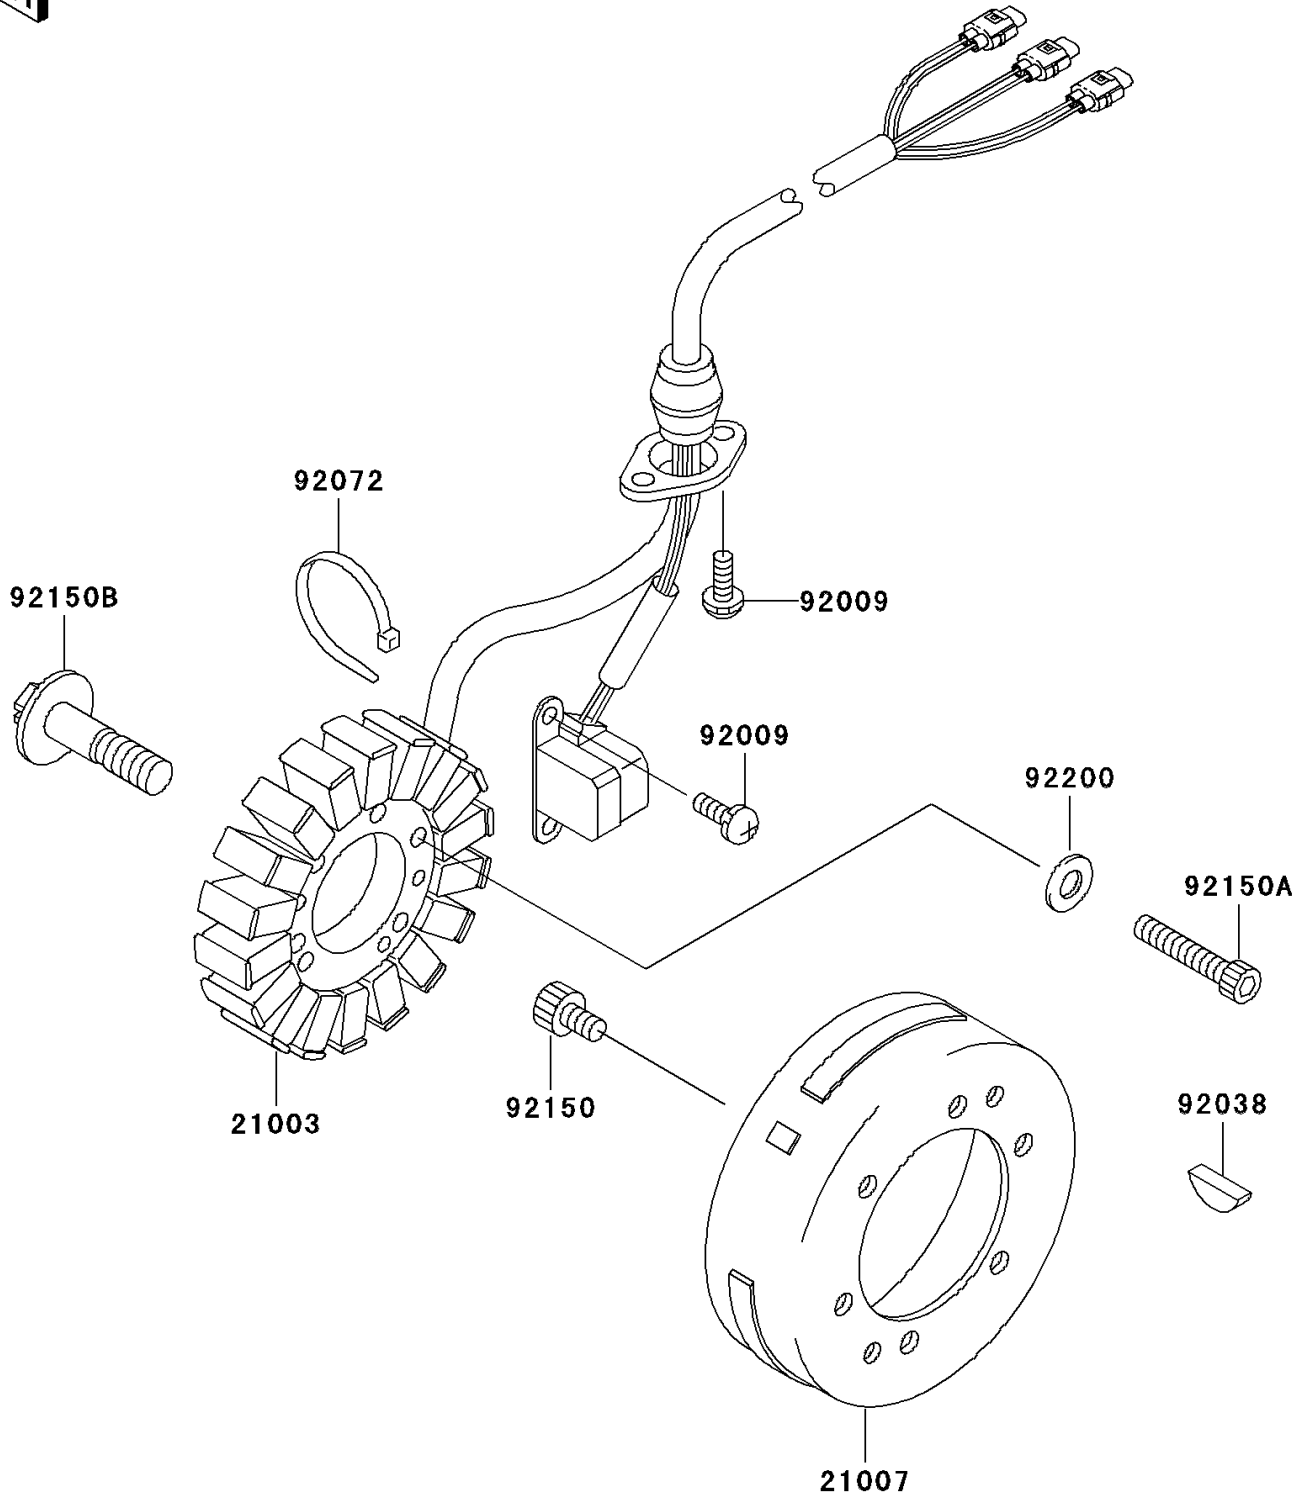

# 2000 Ultra 150 PARTS DIAGRAM

Generator

E1810

## 2000 Ultra 150 PARTS LIST

### Generator

ITEM NAME	PART NUMBER	QUANTITY
STATOR (Ref # 21003)	21003-3740	1
ROTOR (Ref # 21007)	21007-3723	1
SCREW,5X12 (Ref # 92009)	92009-1296	4
KEY,WOODRUFF (Ref # 92038)	92038-001	1
BAND (Ref # 92072)	92072-3851	1
BOLT,SOCKET,6X10 (Ref # 92150)	92150-1650	8
BOLT,SOCKET,5X25 (Ref # 92150A)	92150-1684	3
BOLT (Ref # 92150B)	92150-3843	1
WASHER,5.1X9X1.5 (Ref # 92200)	92200-3768	3