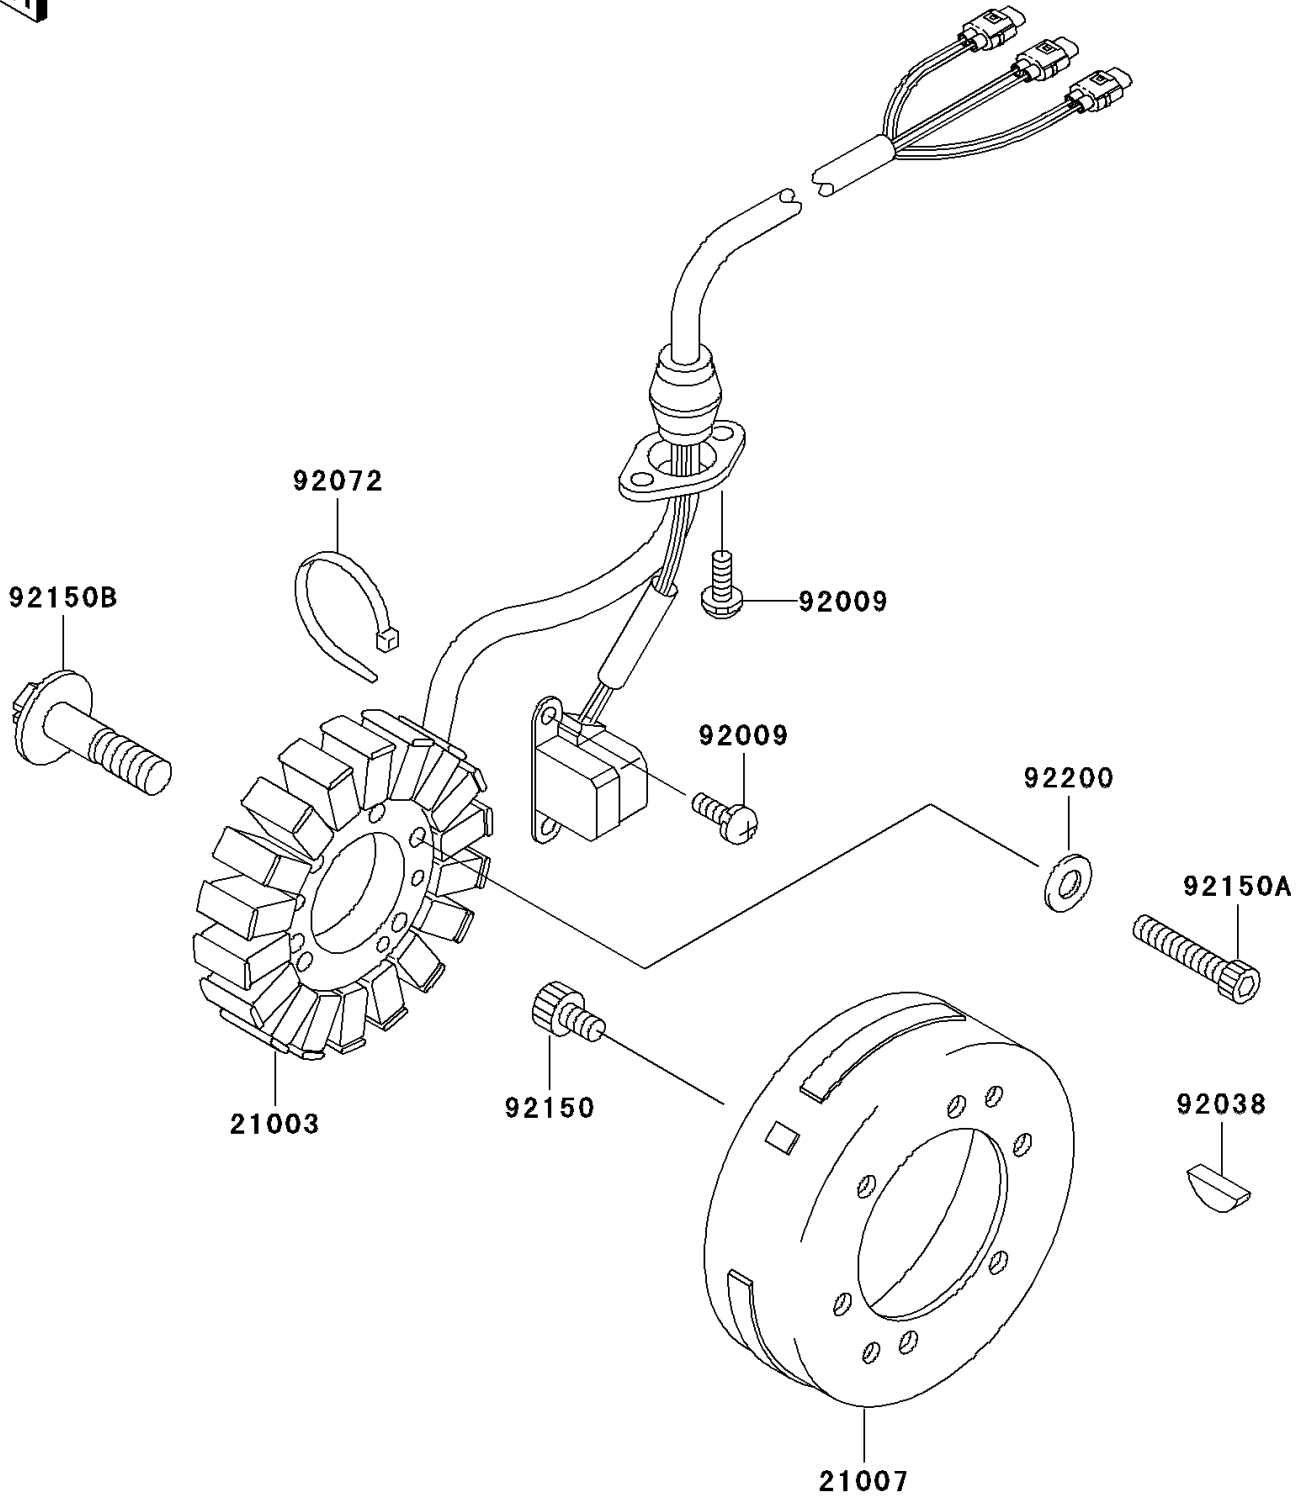

2001 Ultra 150 PARTS DIAGRAM

Generator

E1810

2001 Ultra 150 PARTS LIST

Generator

ITEM NAME	PART NUMBER	QUANTITY
STATOR (Ref # 21003)	21003-3740	1
ROTOR (Ref # 21007)	21007-3723	1
SCREW,5X12 (Ref # 92009)	92009-1296	4
KEY,WOODRUFF (Ref # 92038)	92038-001	1
BAND (Ref # 92072)	92072-3851	1
BOLT,SOCKET,6X10 (Ref # 92150)	92150-1650	8
BOLT,SOCKET,5X25 (Ref # 92150A)	92150-1684	3
BOLT (Ref # 92150B)	92150-3843	1
WASHER,5.1X9X1.5 (Ref # 92200)	92200-3768	3