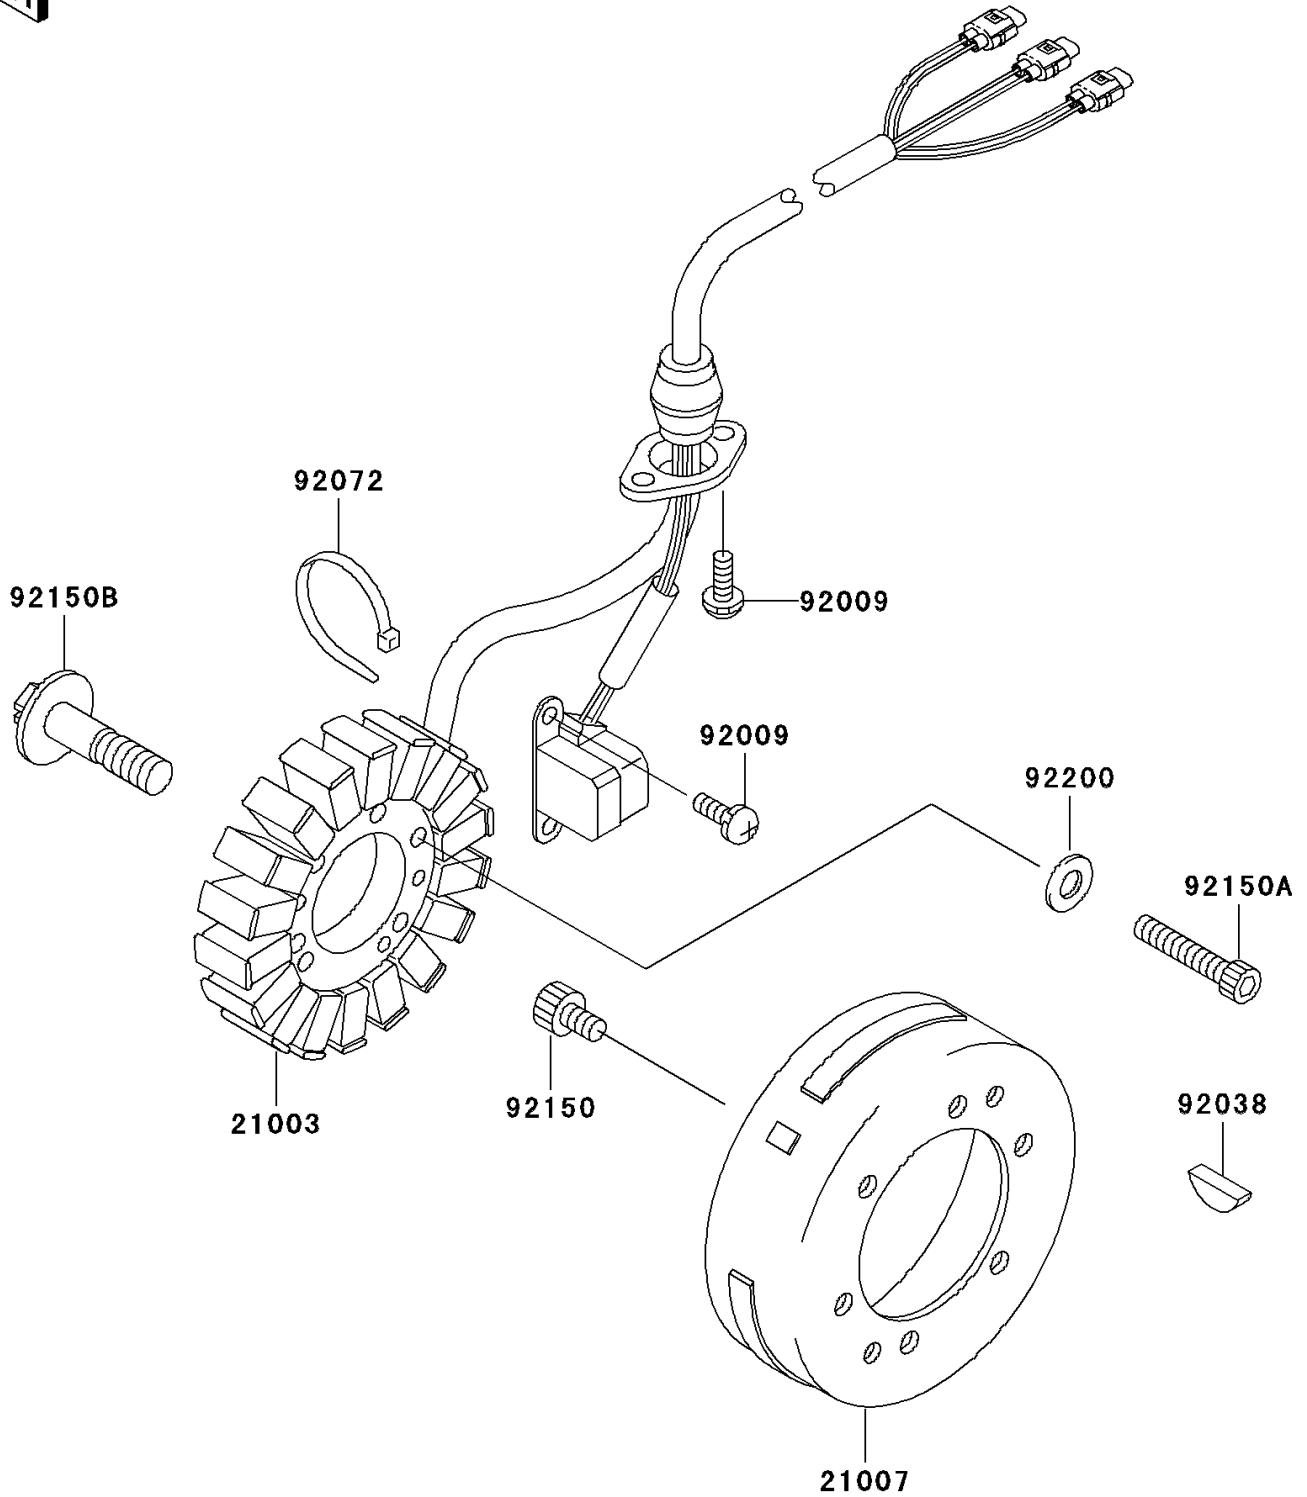

2001 Ultra 150 PARTS DIAGRAM

Generator

E1810

2001 Ultra 150 PARTS LIST

Generator

ITEM NAME	PART NUMBER	QUANTITY
STATOR (Ref # 21003)	21003-3740	1
ROTOR (Ref # 21007)	21007-3723	1
SCREW,5X12 (Ref # 92009)	92009-1296	4
KEY,WOODRUFF (Ref # 92038)	92038-001	1
BAND (Ref # 92072)	92072-3851	1
BOLT,SOCKET,6X10 (Ref # 92150)	92150-1650	8
BOLT,SOCKET,5X25 (Ref # 92150A)	92150-1684	3
BOLT (Ref # 92150B)	92150-3843	1
WASHER,5.1X9X1.5 (Ref # 92200)	92200-3768	3