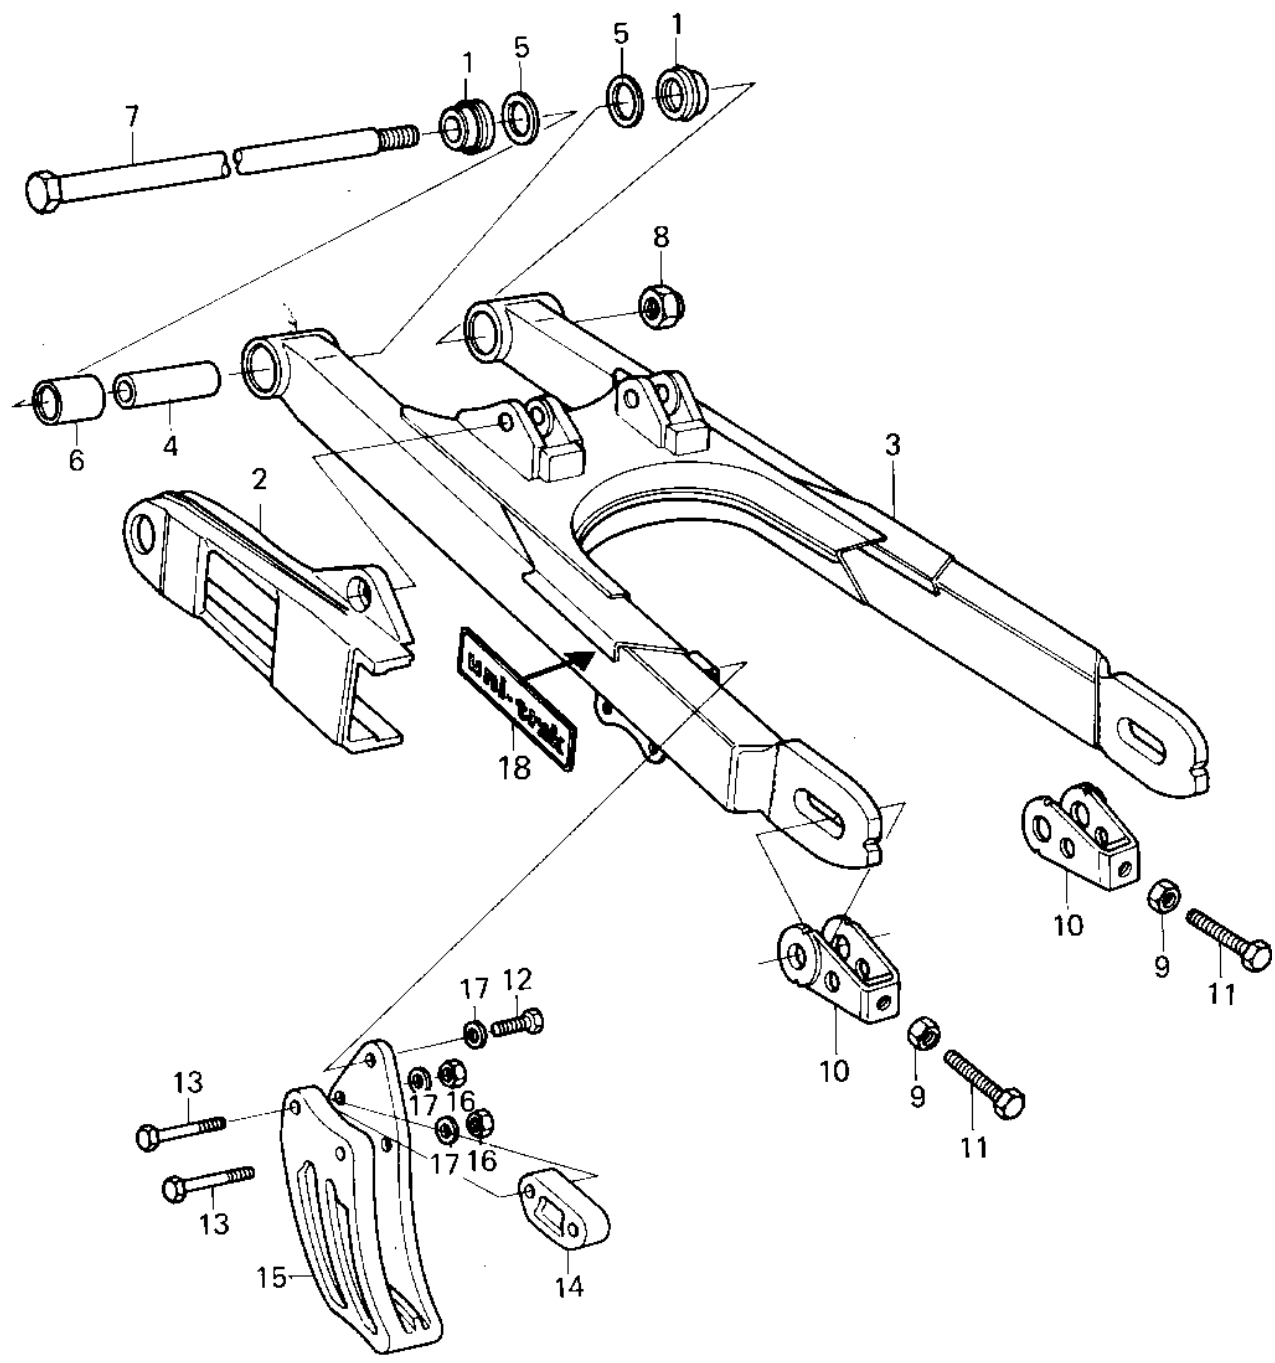

# 1980 KX125 PARTS DIAGRAM

SWING ARM ('80 A6)

# 1980 KX125 PARTS LIST

## SWING ARM ('80 A6)

ITEM NAME	PART NUMBER	QUANTITY
CAP,SWING ARM (Ref # 1)	11012-1099	4
GUIDE,CHAIN,FRONT (Ref # 2)	12053-1046	1
ARM,SWING (Ref # 3)	33001-1047	1
SLEEVE,SWING ARM (Ref # 4)	42036-1031	2
SHIM,SWING ARM (Ref # 5)	92025-1116	4
BRG,NEEDLE,HMK2030 (Ref # 6)	92046-1031	2
SHAFT-SWING ARM (Ref # 7)	33032-1020	1
NUT-LOCK,14MM (Ref # 8)	92019-011	1
NUT 8MM (Ref # 9)	318G0800	2
ADJUSTER,CHAIN (Ref # 10)	33040-1012	2
BOLT,CHAIN ADJUSTER (Ref # 11)	92001-1027	2
BOLT-UPSET,6X20 (Ref # 12)	112G0620	1
BOLT-UPSET (Ref # 13)	112G0660	2
GUIDE,CHAIN,REAR (Ref # 14)	12053-1039	1
GUARD,CHAIN (Ref # 15)	55020-1038	1
NUT (Ref # 16)	92019-008	2
WASHER 6.5X20X1.6T (Ref # 17)	92022-125	3
MARK (Ref # 18)	56018-1157	2