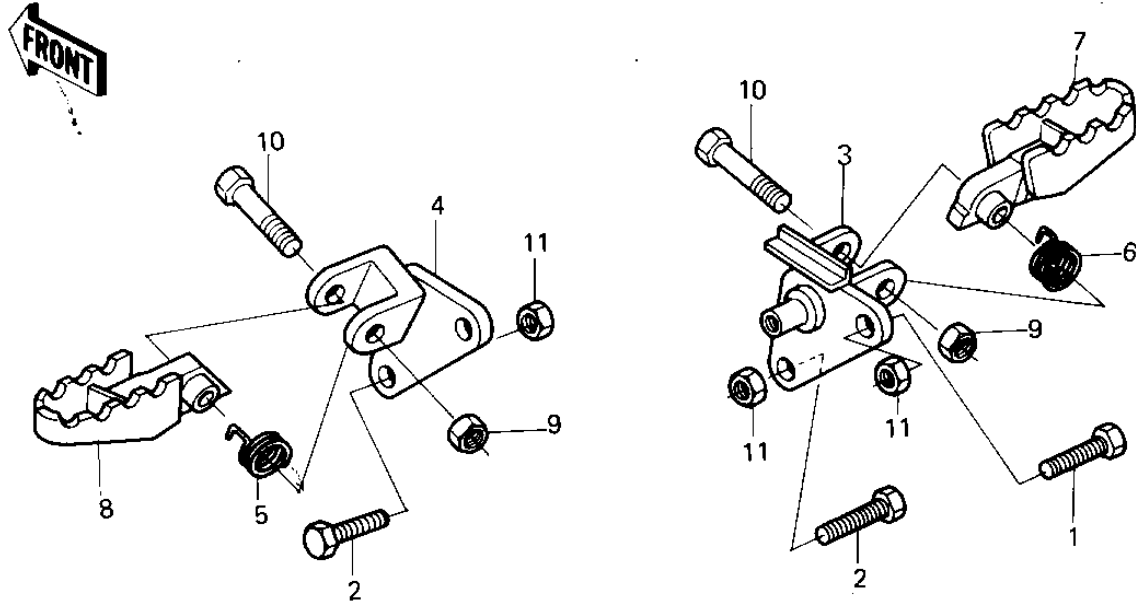

# 1980 KX125 PARTS DIAGRAM

FOOTRESTS/STAND ('80 A6)

# 1980 KX125 PARTS LIST

## FOOTRESTS/STAND ('80 A6)

ITEM NAME	PART NUMBER	QUANTITY
BOLT,8X50 (Ref # 1)	92001-1439	1
BOLT,HEX HEAD,8X50 (Ref # 2)	110P0850	2
HOLDER-STEP,RH (Ref # 3)	34003-1088	1
HOLDER,FOOTRST STEP,L (Ref # 4)	34003-1054	1
SPRING,L.H,FOOTREST (Ref # 5)	92081-1254	1
SPRING,R.H,FOOTREST (Ref # 6)	92081-1255	1
STEP,FOOTREST,R.H (Ref # 7)	34028-1027	1
STEP,FOOTREST,L.H (Ref # 8)	34028-1026	1
NUT,LOCK,10MM (Ref # 9)	92019-021	2
BOLT,HEX HEAD 10X40 (Ref # 10)	92001-1028	2
NUT,LOCK,8MM (Ref # 11)	92015-1124	3
STAND-SIDE (Ref # 12)	34024-1037	1