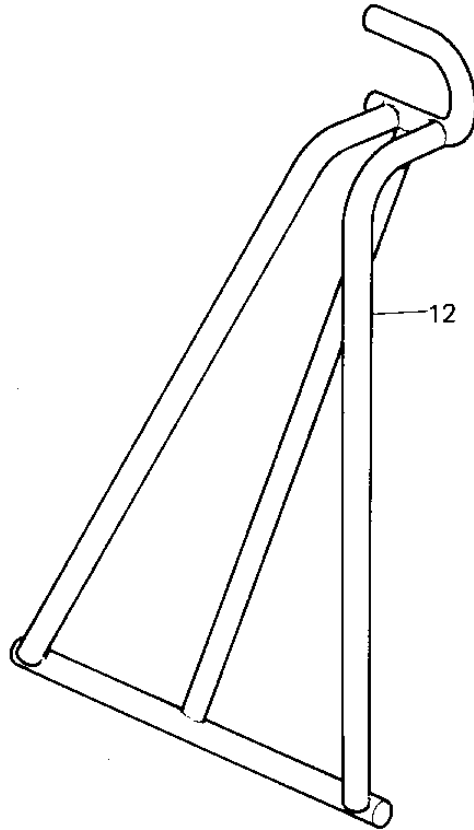

# 1980 KX125 PARTS DIAGRAM

FOOTRESTS/STAND ('80 A6)

# 1980 KX125 PARTS LIST

## FOOTRESTS/STAND ('80 A6)

ITEM NAME	PART NUMBER	QUANTITY
BOLT,8X50 (Ref # 1)	92001-1439	1
BOLT,HEX HEAD,8X50 (Ref # 2)	110P0850	2
HOLDER-STEP,RH (Ref # 3)	34003-1088	1
HOLDER,FOOTRST STEP,L (Ref # 4)	34003-1054	1
SPRING,L.H,FOOTREST (Ref # 5)	92081-1254	1
SPRING,R.H,FOOTREST (Ref # 6)	92081-1255	1
STEP,FOOTREST,R.H (Ref # 7)	34028-1027	1
STEP,FOOTREST,L.H (Ref # 8)	34028-1026	1
NUT,LOCK,10MM (Ref # 9)	92019-021	2
BOLT,HEX HEAD 10X40 (Ref # 10)	92001-1028	2
NUT,LOCK,8MM (Ref # 11)	92015-1124	3
STAND-SIDE (Ref # 12)	34024-1037	1