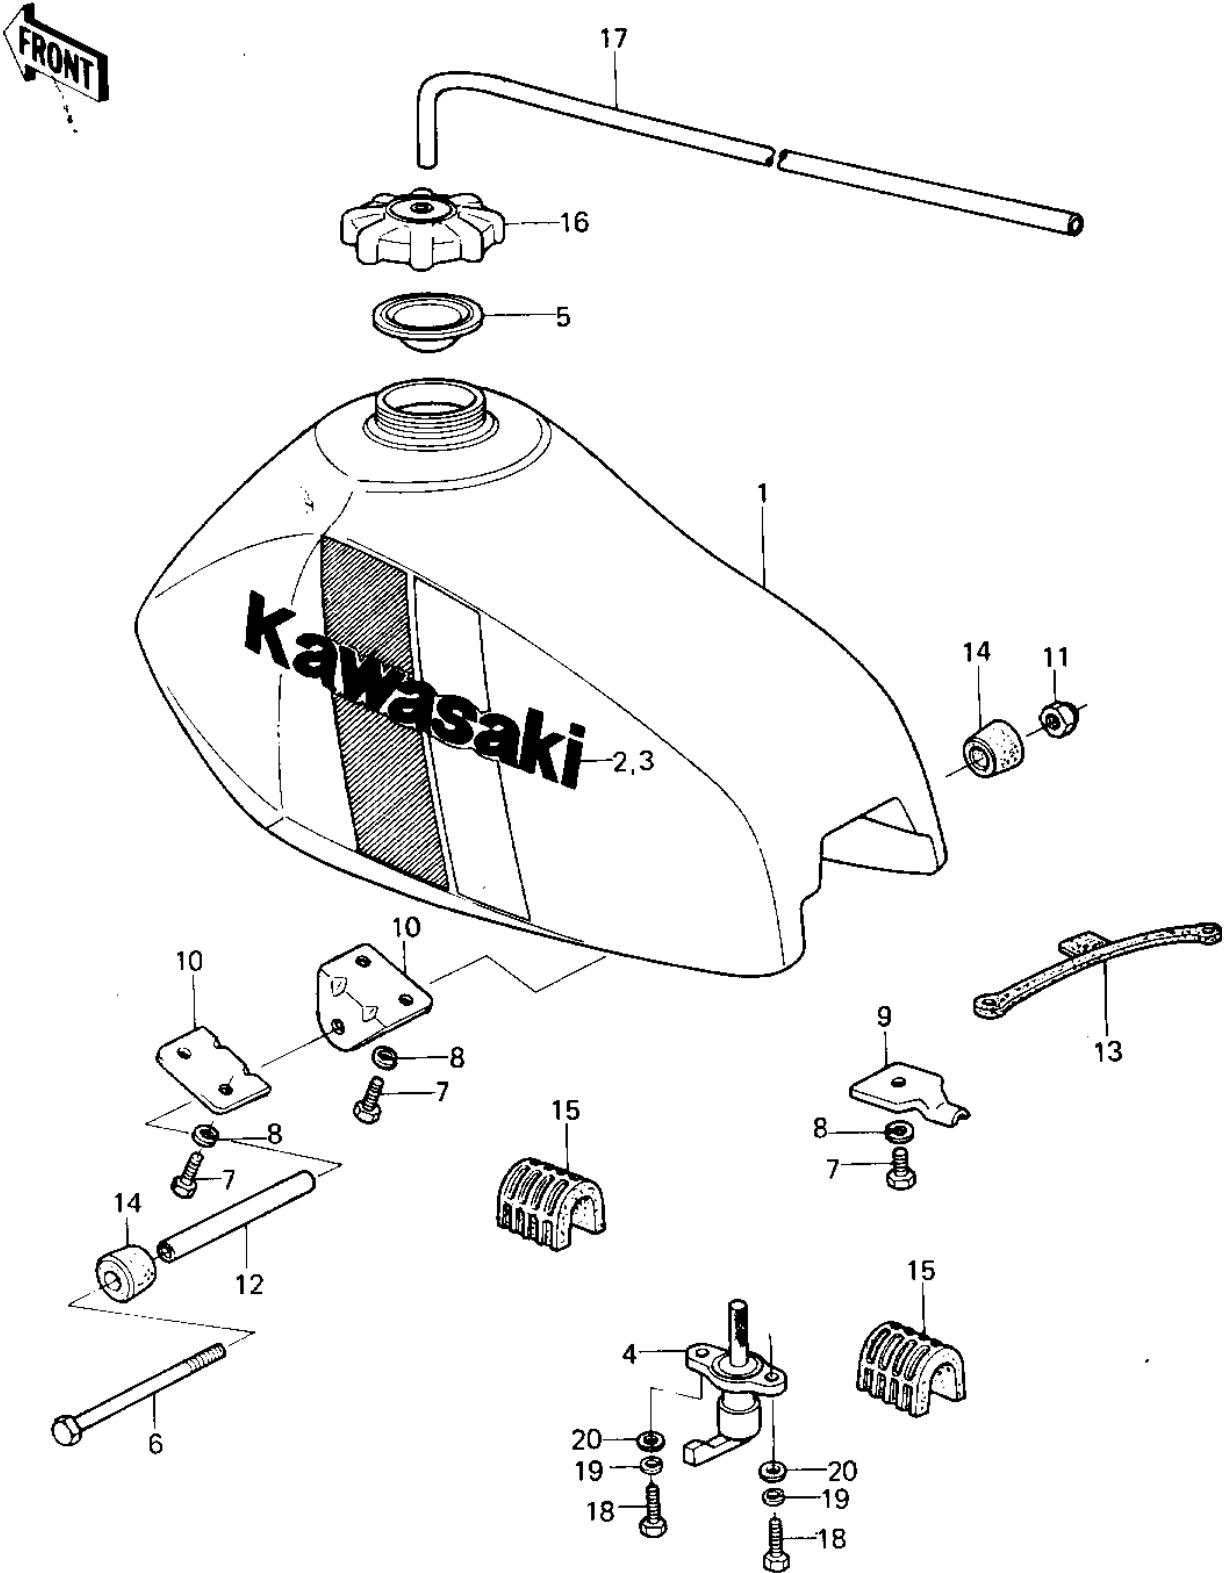

1980 KX125 PARTS DIAGRAM

FUEL TANK ('80 A6)

1980 KX125 PARTS LIST

FUEL TANK ('80 A6)

ITEM NAME	PART NUMBER	QUANTITY
TANK-FUEL,L.GREEN (Ref # 1)	51001-5108-6W	1
EMBLEM,FUEL TANK,L.H (Ref # 2)	56027-1853	1
EMBLEM,FUEL TANK,R.H (Ref # 3)	56027-1854	1
TAP-ASSY-FUEL (Ref # 4)	51023-1115	1
GASKET,FUEL TANK (Ref # 5)	11009-1452	1
BOLT-UPSET,6X105 (Ref # 6)	112G06105	1
BOLT-UPSET,6X12 (Ref # 7)	112G0612	5
WASHER SPRING 6MM (Ref # 8)	461F0600	5
BRACKET,FUEL TANK (Ref # 9)	32052-1009	1
BRACKET,FUEL TANK FIT (Ref # 10)	32052-1036	2
NUT (Ref # 11)	92019-008	1
COLLAR,FUEL TANK FITT (Ref # 12)	92027-1228	1
BAND,FUEL TANK (Ref # 13)	92072-042	1
DAMPER,FUEL TANK FITT (Ref # 14)	92075-1220	2
DAMPER,FUEL TANK (Ref # 15)	92075-1221	2
CAP-TANK,FUEL (Ref # 16)	51049-1006	1
TUBE,5X5.6X280 (Ref # 17)	92059-1109	1
BOLT-UPSET (Ref # 18)	112G0618	2
WASHER SPRING 6MM (Ref # 19)	461F0600	2
WASHER PLAIN 6MM (Ref # 20)	411B0600	2