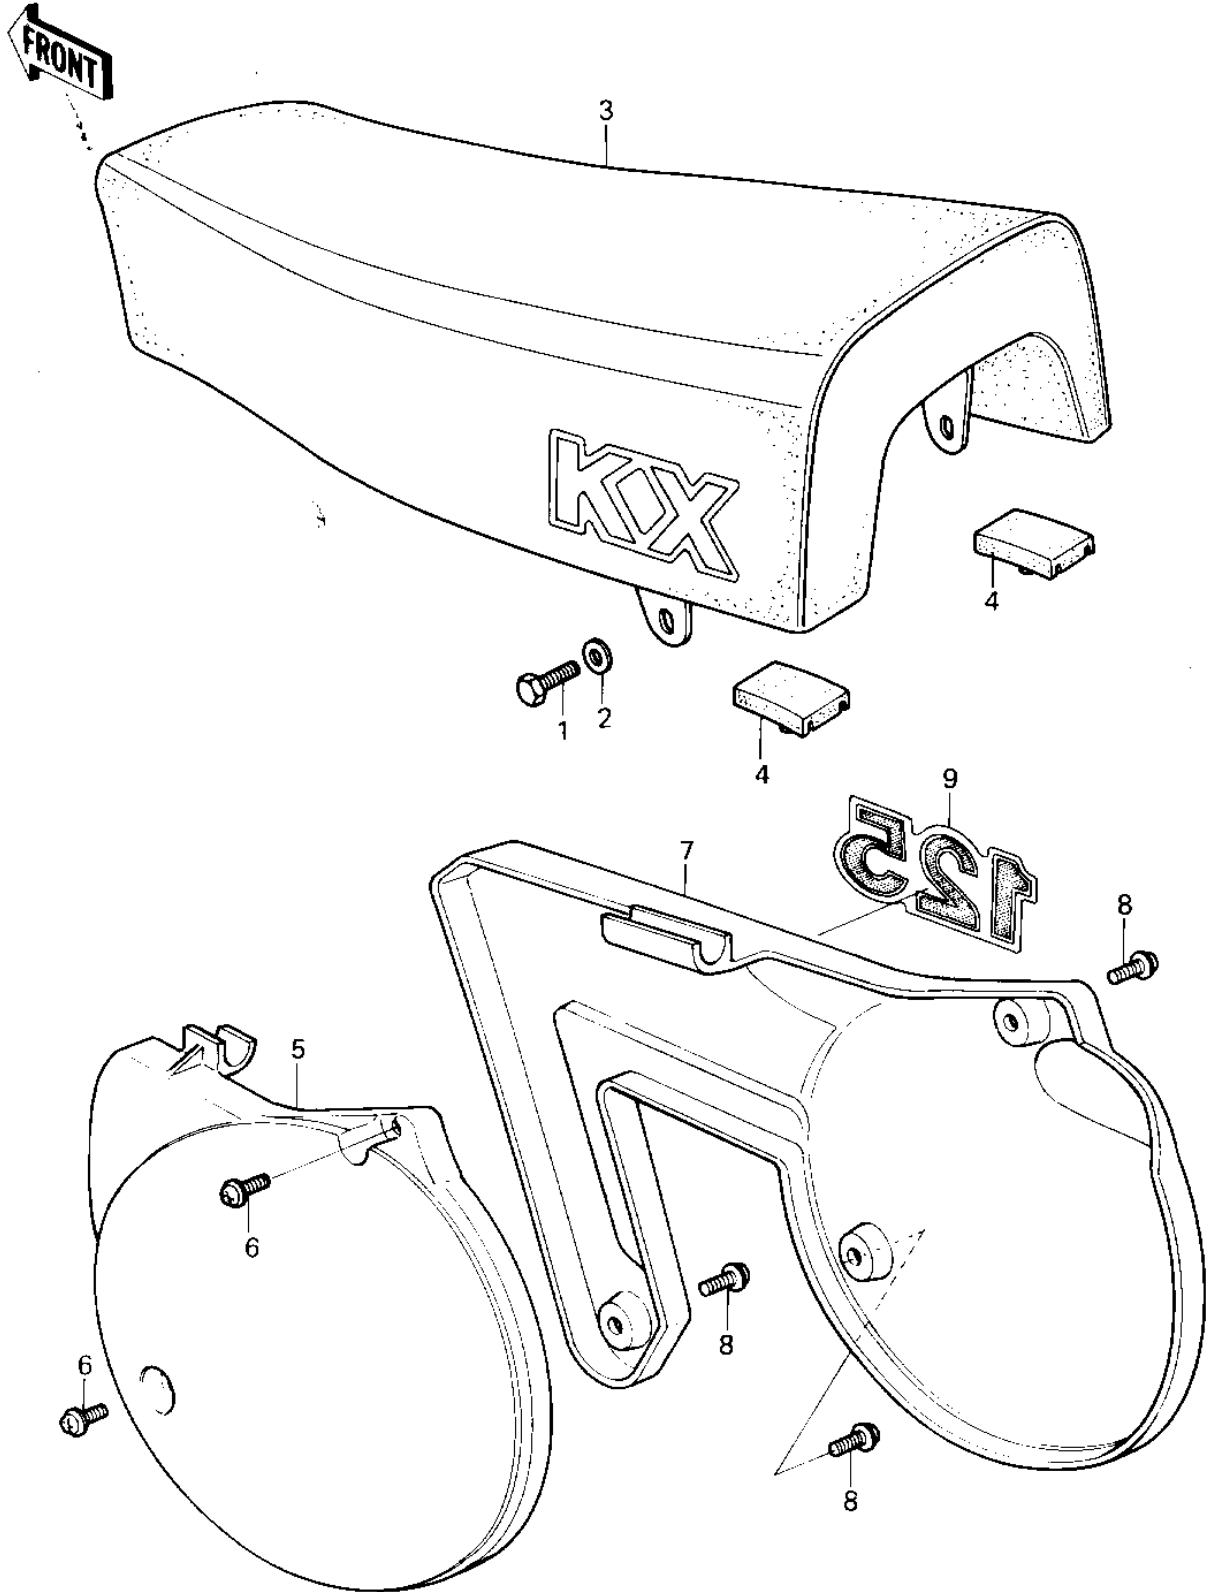

# 1980 KX125 PARTS DIAGRAM

SEAT/SIDE COVERS ('80 A6)

# 1980 KX125 PARTS LIST

## SEAT/SIDE COVERS ('80 A6)

ITEM NAME	PART NUMBER	QUANTITY
BOLT-SMALL-UPSET,8X16 (Ref # 1)	115G0816	2
WASHER PLAIN 8MM (Ref # 2)	411B0800	2
SEAT-ASSY (Ref # 3)	53001-1106	1
DAMPER,SEAT (Ref # 4)	92075-1226	2
COVER-SIDE,LH,F.BLACK (Ref # 5)	36001-1081-21	1
SCREW,6X14 (Ref # 6)	92009-1287	2
COVER-SIDE,RH,F.BLACK (Ref # 7)	36001-1082-21	1
SCREW,6X14 (Ref # 8)	92009-1287	3
EMBLEM,SIDE COVER (Ref # 9)	56018-1143	2