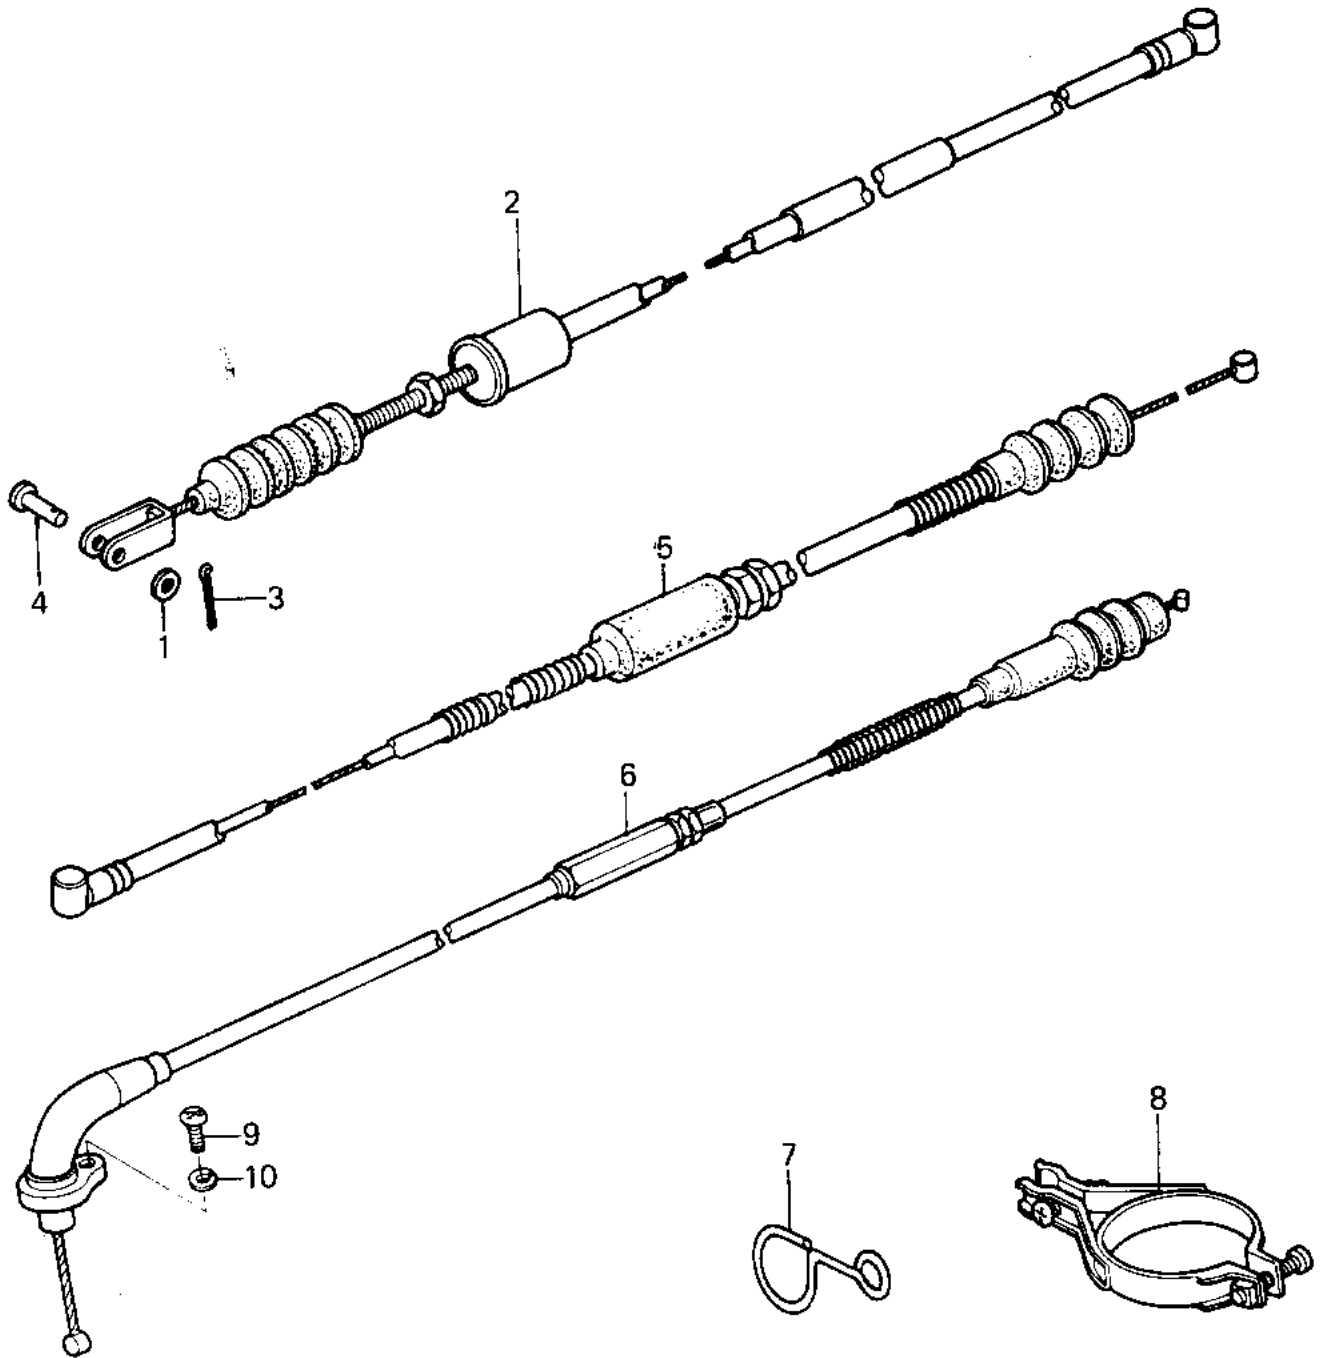

# 1980 KX125 PARTS DIAGRAM

CABLES ('80 A6)

# 1980 KX125 PARTS LIST

## CABLES ('80 A6)

ITEM NAME	PART NUMBER	QUANTITY
WASHER PLAIN 6MM (Ref # 1)	410B0600	1
CABLE,FRONT BRAKE (Ref # 2)	54005-1016	1
PIN COTTER 2.0X15 (Ref # 3)	550D2015	1
PIN-BRAKE ROD FITTING (Ref # 4)	92043-064	1
CABLE,CLUTCH (Ref # 5)	54011-1068	1
CABLE,THROTTLE (Ref # 6)	54012-1059	1
CLAM,CABLE (Ref # 7)	92037-1064	1
CLAMP,CABLE (Ref # 8)	92037-1187	1
SCREW PAN HEAD 5X10 (Ref # 9)	220B0510	1
WASHER SPRING 5MM (Ref # 10)	461F0500	1