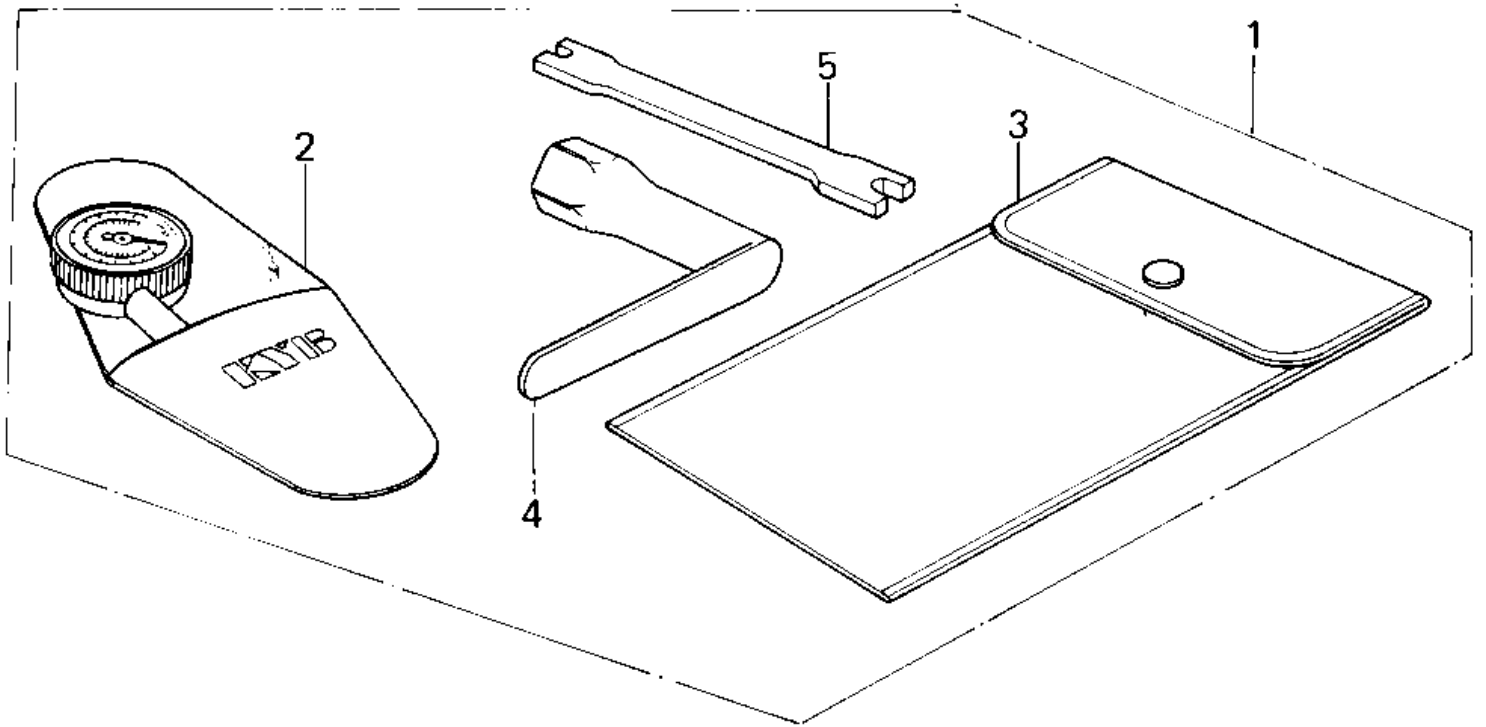

1980 KX125 PARTS DIAGRAM

OWNER TOOLS ('80 A6)

1980 KX125 PARTS LIST

OWNER TOOLS ('80 A6)

ITEM NAME	PART NUMBER	QUANTITY
TOOL KIT (Ref # 1)	56007-1010	1
GAUGE,AIR (Ref # 2)	52005-1003	1
BAG,TOOL (Ref # 3)	56008-008	1
WRENCH,SPARK PLUG (Ref # 4)	92110-019	1
WRENCH SPOKE (Ref # 5)	92110-1016	1
LIQUID GASKET (Ref # 6)	92104-002	10