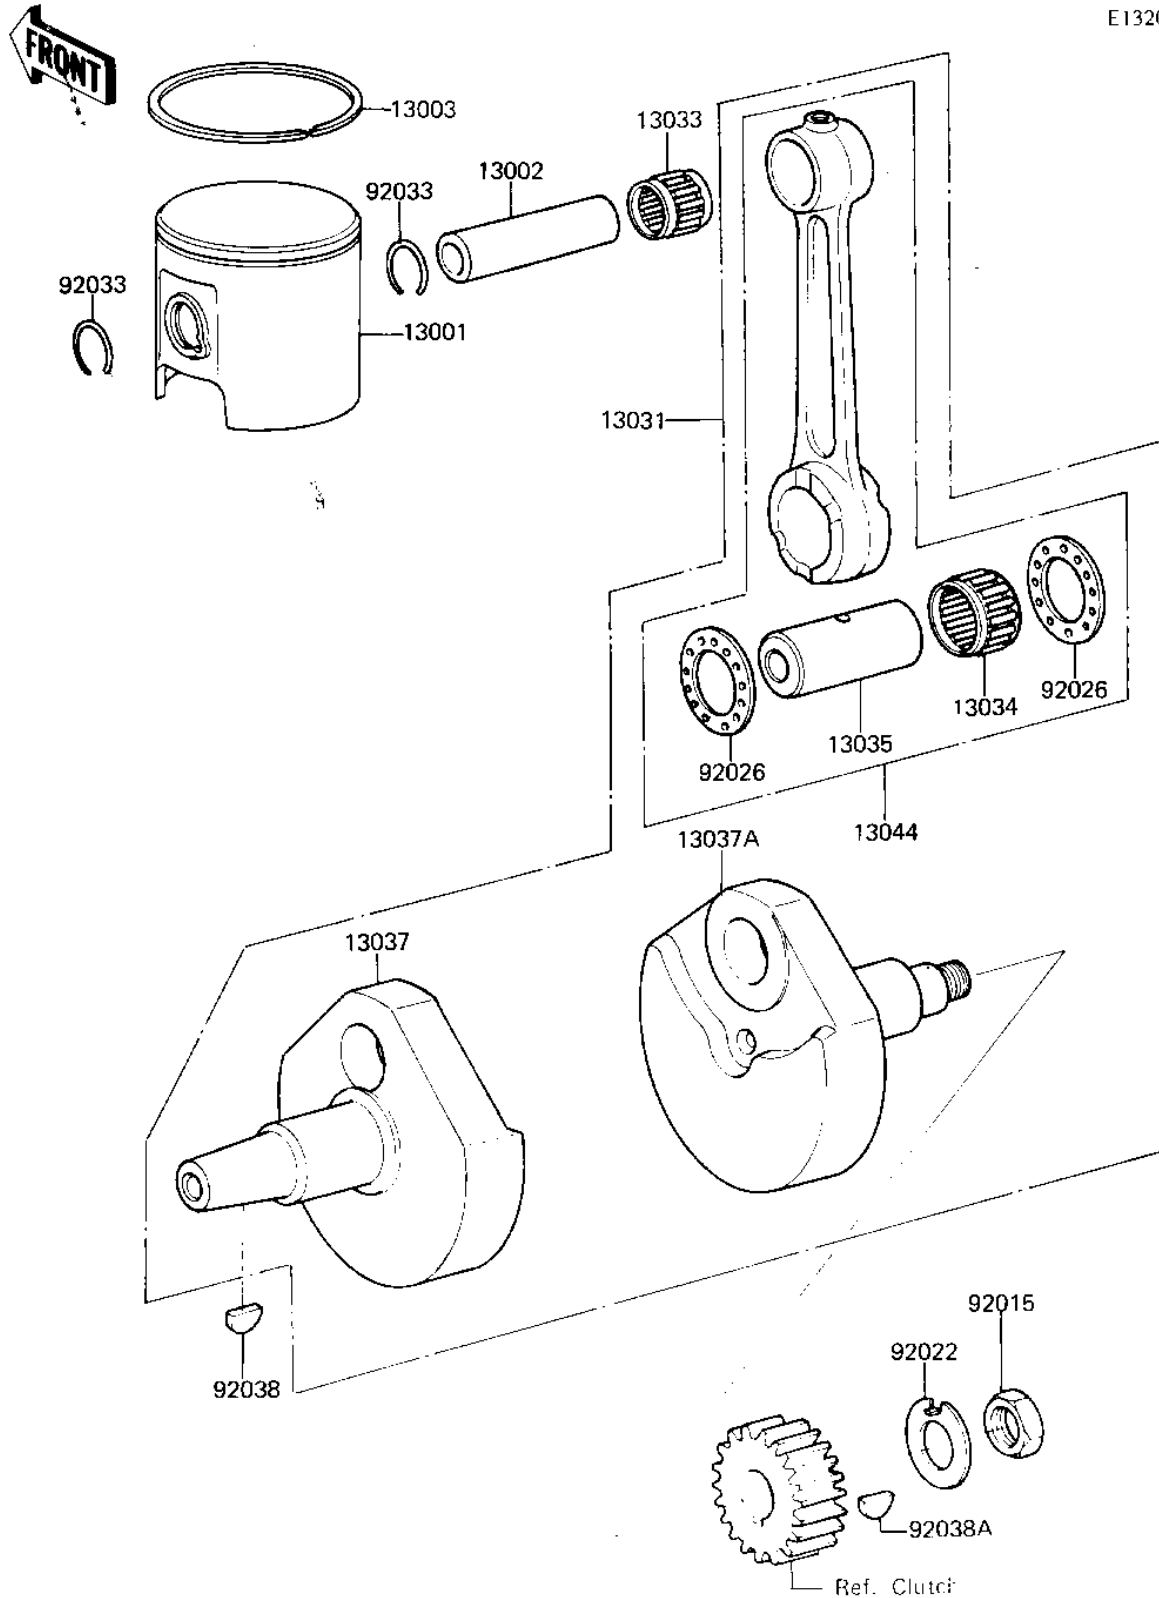

1981 KX125 PARTS DIAGRAM

CRANKSHAFT/PISTON ('81 A7)

E1320-0005

1981 KX125 PARTS LIST

CRANKSHAFT/PISTON ('81 A7)

ITEM NAME	PART NUMBER	QUANTITY
PISTON-ENGINE (Ref # 13001)	13001-1052	1
PIN-PISTON (Ref # 13002)	13002-1003	1
RING,PISTON,S.T.D (Ref # 13003)	13003-1060	1
CRANKSHAFT-COMP (Ref # 13031)	13031-5010	1
BEARING-SMALL END (Ref # 13033)	13033-1007	1
BEARING-BIG END (Ref # 13034)	13034-1079	1
PIN,CRANK (Ref # 13035)	13035-1001	1
CRANKSHAFT,LH (Ref # 13037)	13037-1103	1
CRANKSHAFT,RH (Ref # 13037A)	13037-1104	1
SET-CONNECTING ROD (Ref # 13044)	13044-5018	1
NUT 12MM (Ref # 92015)	92015-006	1
WASHER,LOCK (Ref # 92022)	92022-1063	1
WASHER SIDE (Ref # 92026)	92026-011	2
CIRCLIP PISTON PIN (Ref # 92033)	92036-004	2
WOODRUFF KEY (Ref # 92038)	92038-001	1
WOODRUFF KEY PRY PINI (Ref # 92038A)	92038-003	1