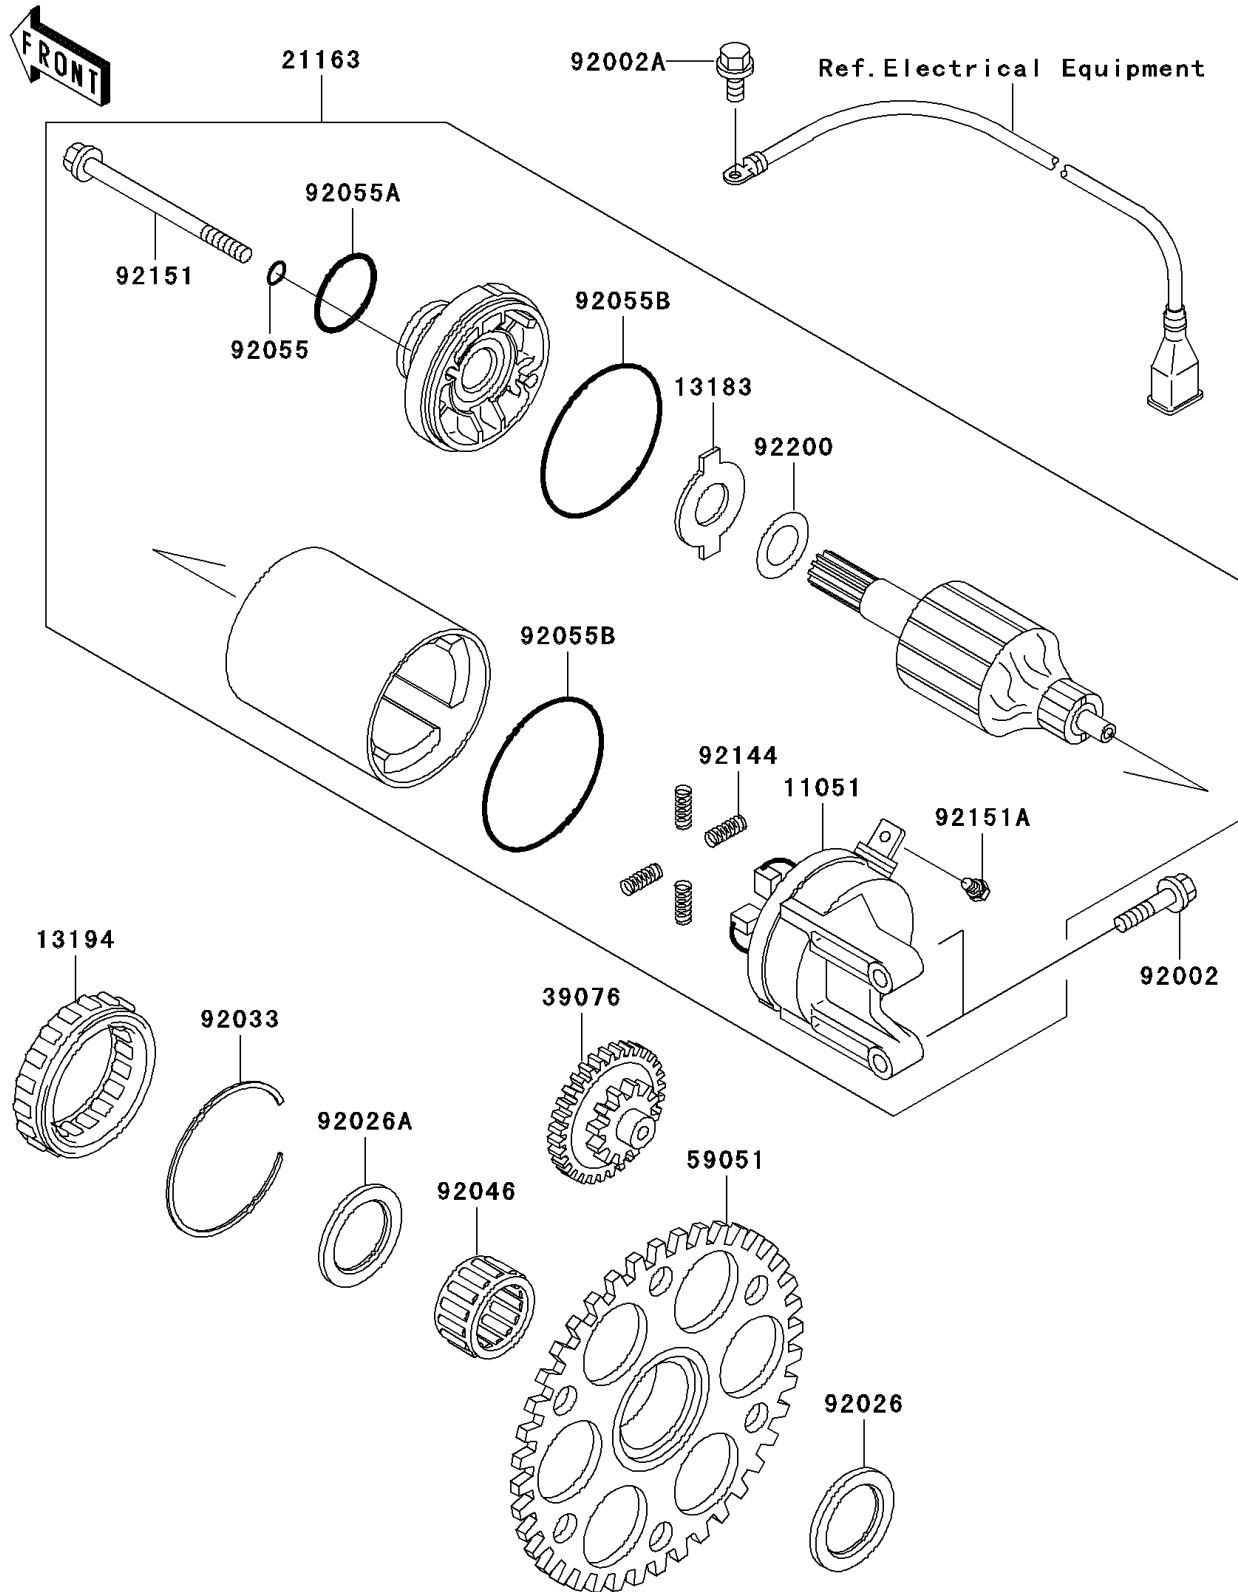

1999 Ultra 150 PARTS DIAGRAM

Starter Motor(JH1200-A1/A2)

E1840

1999 Ultra 150 PARTS LIST

Starter Motor(JH1200-A1/A2)

ITEM NAME	PART NUMBER	QUANTITY
BRACKET,STARTER MOTOR (Ref # 11051)	11051-3715	1
PLATE (Ref # 13183)	13183-1460	1
CLUTCH-ONEWAY (Ref # 13194)	13194-3704	1
STARTER-ELECTRIC (Ref # 21163)	21163-3715	1
LIMITER (Ref # 39076)	39076-3703	1
GEAR-SPUR (Ref # 59051)	59051-3706	1
BOLT,6X25 (Ref # 92002)	92002-3714	2
BOLT,6X12 (Ref # 92002A)	92002-3763	1
SPACER,28X38X3.0 (Ref # 92026)	92026-3738	1
SPACER,26.3X38X2.5 (Ref # 92026A)	92026-3739	1
RING-SNAP (Ref # 92033)	92033-3731	1
BEARING-NEEDLE,KT283315E01 (Ref # 92046)	92046-3701	1
RING-O,4.5MM (Ref # 92055)	92055-1261	2
RING-O,24.4MM (Ref # 92055A)	92055-1262	1
RING-O (Ref # 92055B)	92055-1455	2
SPRING,BRUSH (Ref # 92144)	92144-1423	4
BOLT,STARTER MOTOR (Ref # 92151)	92151-3755	2
BOLT,STARTER TERMINAL (Ref # 92151A)	92151-3756	1
WASHER (Ref # 92200)	92200-1019	1