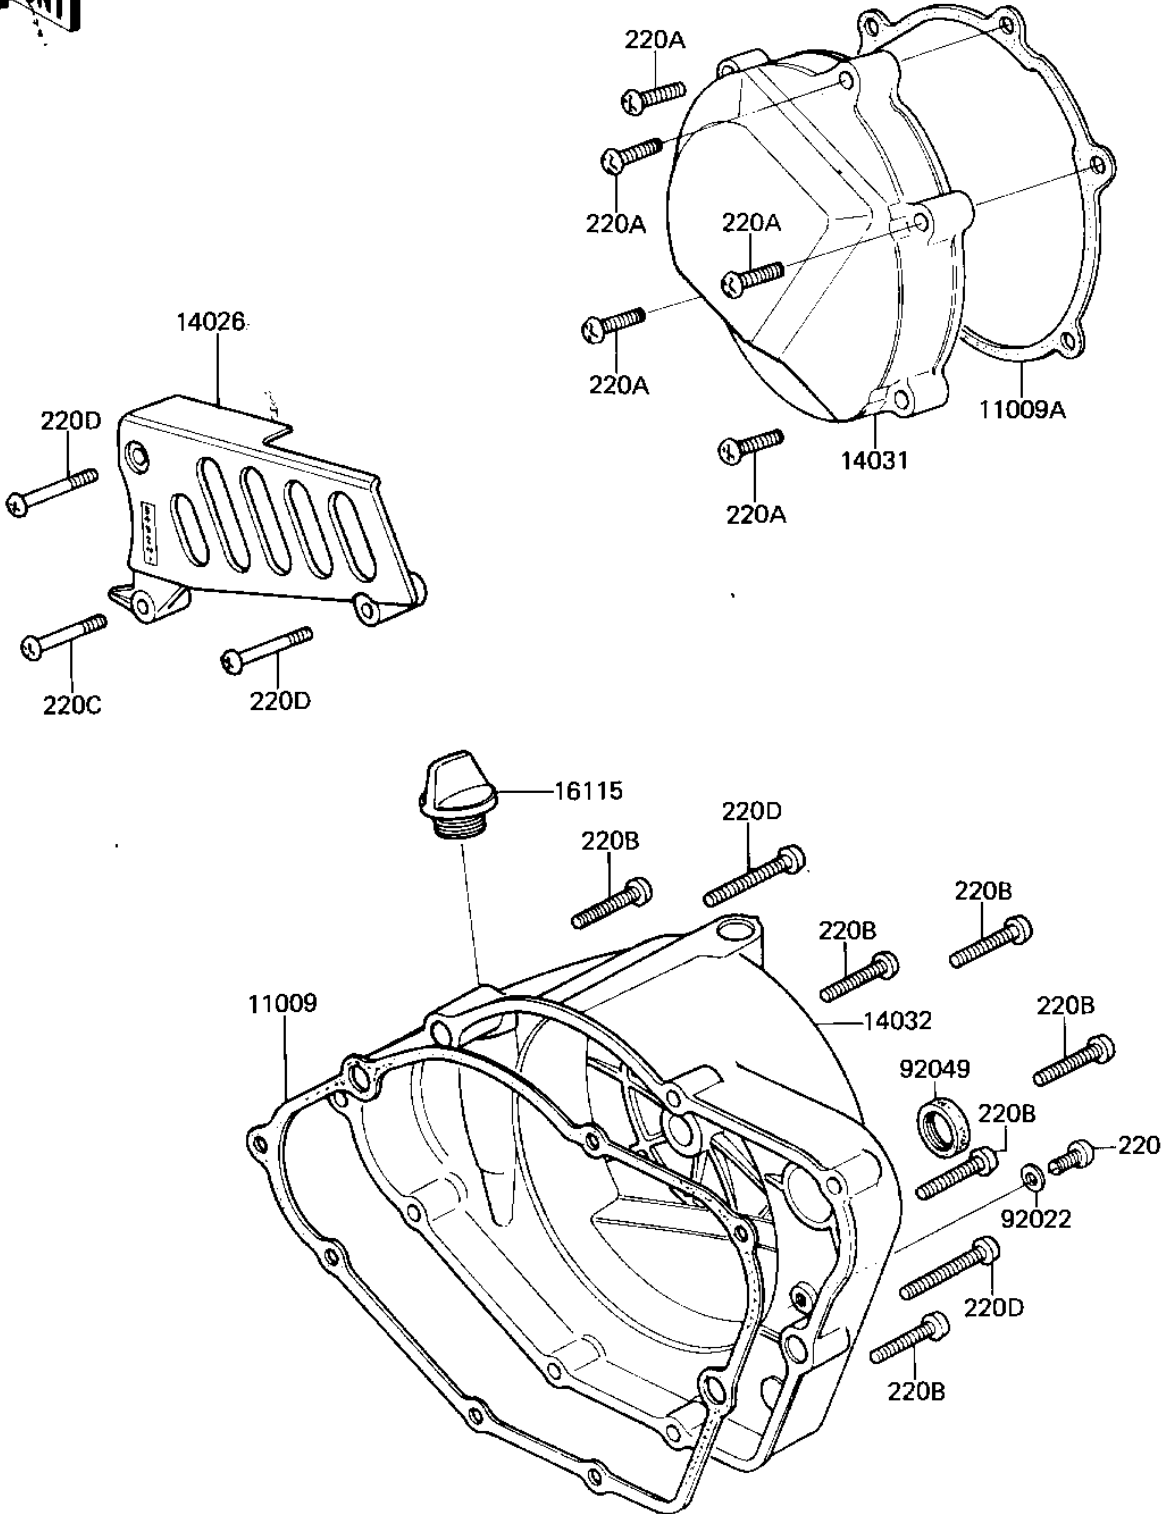

# 1981 KX125 PARTS DIAGRAM

ENGINE COVERS ('81 A7)

E1430-0005

# 1981 KX125 PARTS LIST

## ENGINE COVERS ('81 A7)

ITEM NAME	PART NUMBER	QUANTITY
GASKET,R.H ENGIN CVER (Ref # 11009)	11009-1040	1
GASKET,LH,ENGINE COVR (Ref # 11009A)	11009-1177	1
COVER,FRONT CHAIN (Ref # 14026)	14026-1012-21	1
COVER-GENERATOR,F.BLA (Ref # 14031)	14031-1061	1
COVER,RH,ENGINE,F.BLK (Ref # 14032)	14032-1034	1
FILLER,OIL (Ref # 16115)	16115-018	1
WASHER OIL PUMP BANJO (Ref # 92022)	92022-077	1
OIL SEAL SB16244 (Ref # 92049)	92049-002	1
SCREW PAN HEAD 6X8 (Ref # 220)	220B0608	1
SCREW PAN HEAD 6X25 (Ref # 220A)	220B0625	1
SCREW PAN HEAD 6X28 (Ref # 220B)	220B0628	6
SCREW PAN HEAD 6X35 (Ref # 220C)	220B0635	1
SCREW PAN HEAD 6X40 (Ref # 220D)	220B0640	2