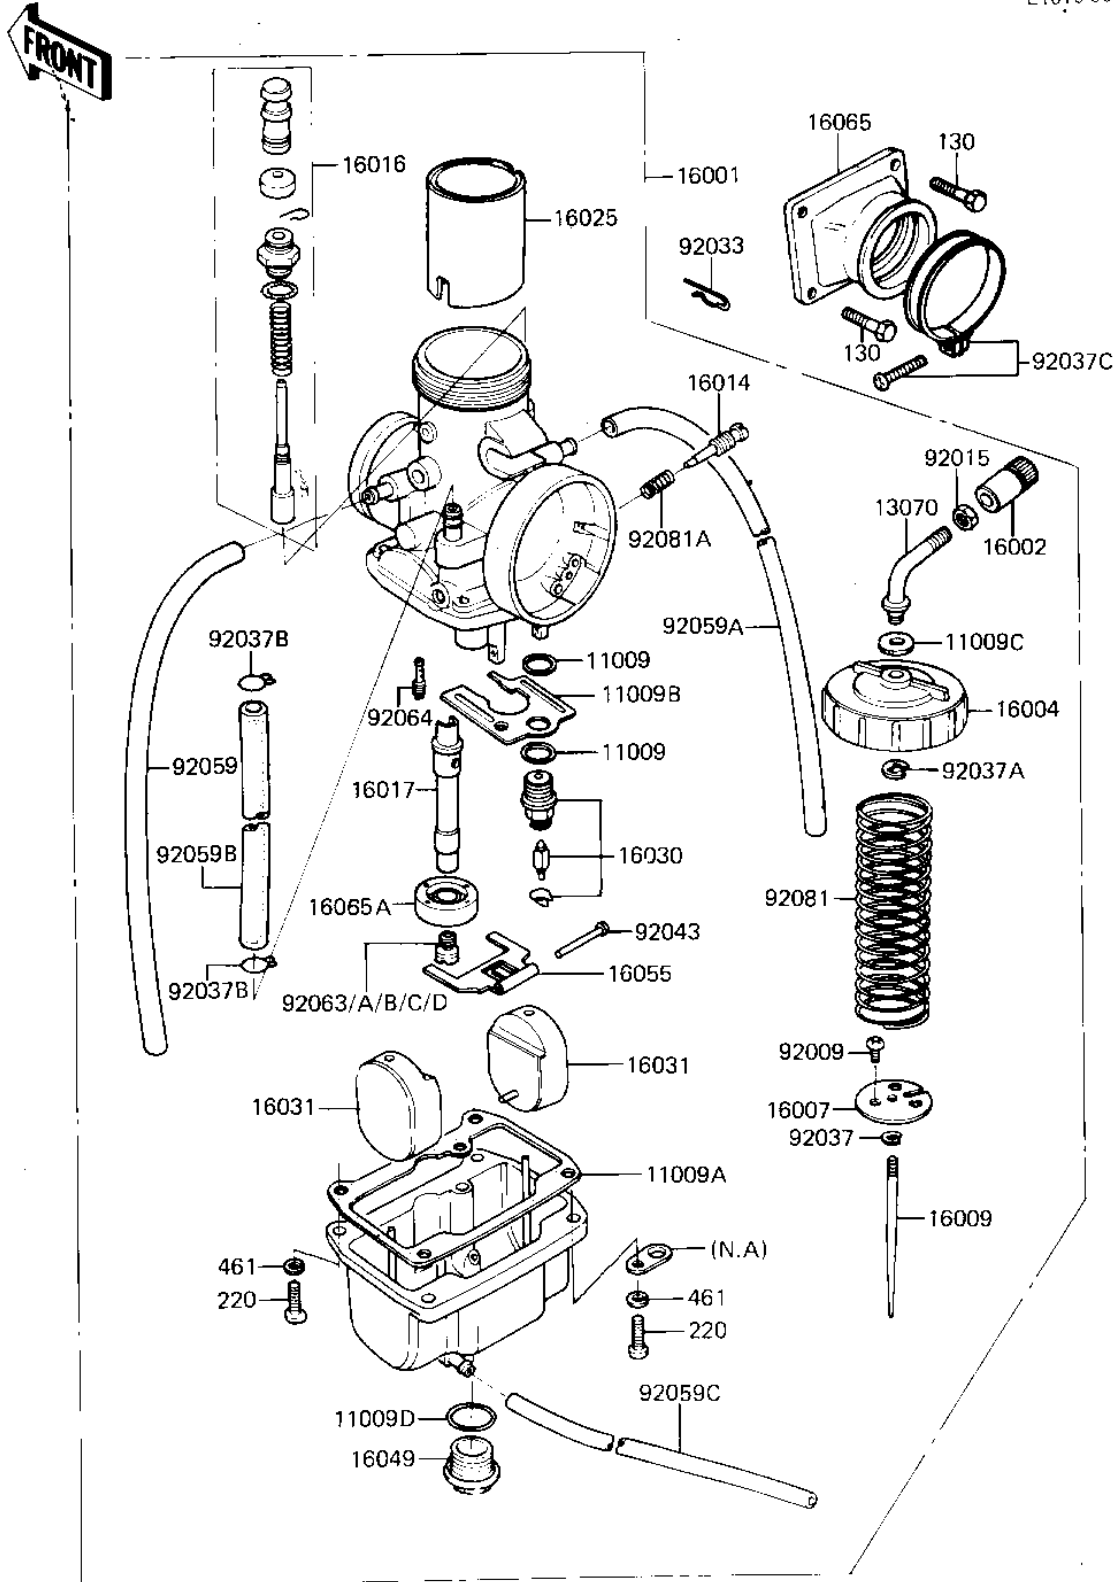

1981 KX125 PARTS DIAGRAM

CARBURETOR ('81 A7)

E1610-0006